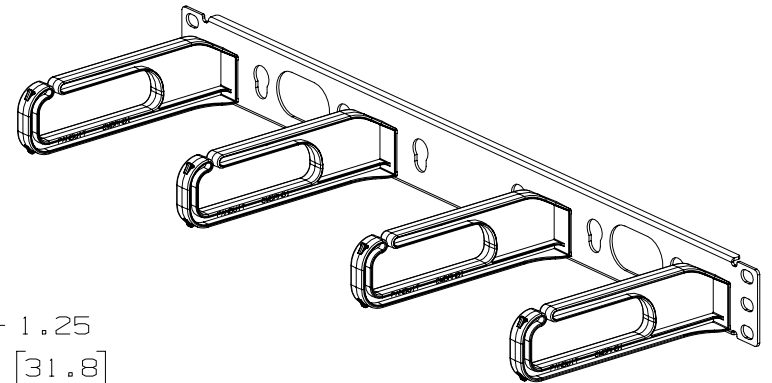

NOTES:

- SEE CATALOG FOR COMPLETE LIST OF PARTS APPLICABLE FOR USE WITH THIS PART.
- DIMENSIONS IN PARENTHESES ARE IN METRIC.
- PARTS INCLUDED:
 - 4 - D-RINGS
 - 1 - METAL STAMPING
 - 4 - 12-24 SCREWS
- FOR OPTIONAL SNAP ON COVER USE PART NUMBER CMPHIC.

| | | | |
|--|------------------|--|-----------|
| TITLE | | OPEN CABLE MANAGEMENT PANEL HORIZONTAL HIGH DENSITY (CMPHHF1) | |
| ITEM REVISION NAME | | M00671AF/02 | |
| DATASET FILE NAME | | M00671AF_DC/02A | |
| UNLESS OTHERWISE SPECIFIED, DIMENSIONAL TOLERANCES ARE: IN (mm) | | MATERIAL: STAMPING- BLACK POWDER COATED C.R.S. | |
| DRAWING NUMBER: | | 00671 - 14 | |
| THIRD ANGLE PROJECTION | SCALE | SHT 1 OF 1 | SIZE A |
| DRAWN BY SJA | DATE 12-17-99 | CHK DABE | NONE |