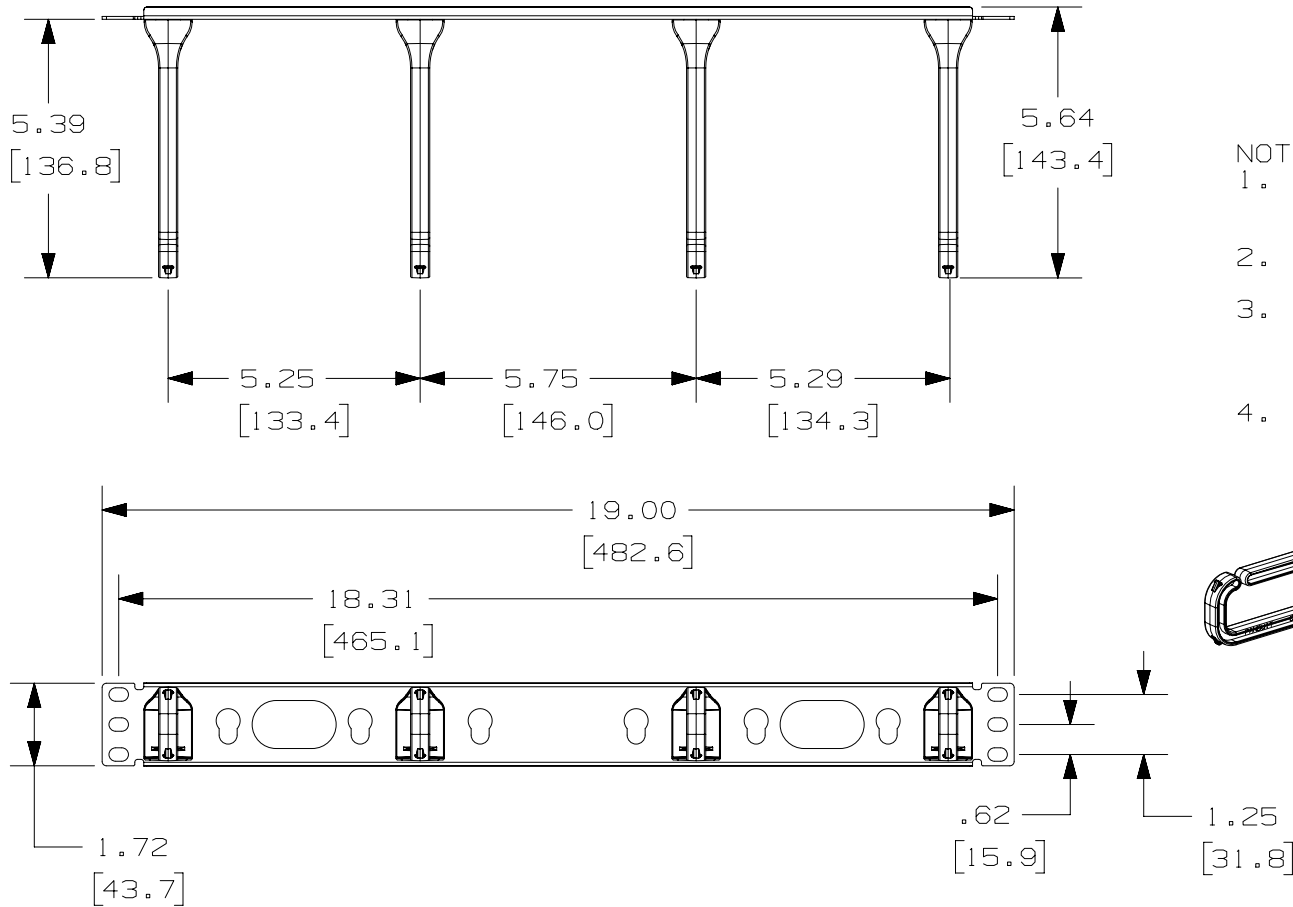

THIS COPY IS PROVIDED ON A RESTRICTED BASIS AND IS NOT TO BE USED IN ANY WAY DETRIMENTAL TO THE INTERESTS OF PANDUIT CORP.

PANDUIT P/N	WEIGHT
CMPHHF1	.71 LB/EACH PC .3 kg/EACH PC

NOTES:

1. SEE CATALOG FOR COMPLETE LIST OF PARTS APPLICABLE FOR USE WITH THIS PART.
2. DIMENSIONS IN PARENTHESES ARE IN METRIC.
3. PARTS INCLUDED:
   - 4 - D-RINGS
   - 1 - METAL STAMPING
   - 4 - 12-24 SCREWS
4. FOR OPTIONAL SNAP ON COVER USE PART NUMBER CMPHIC.