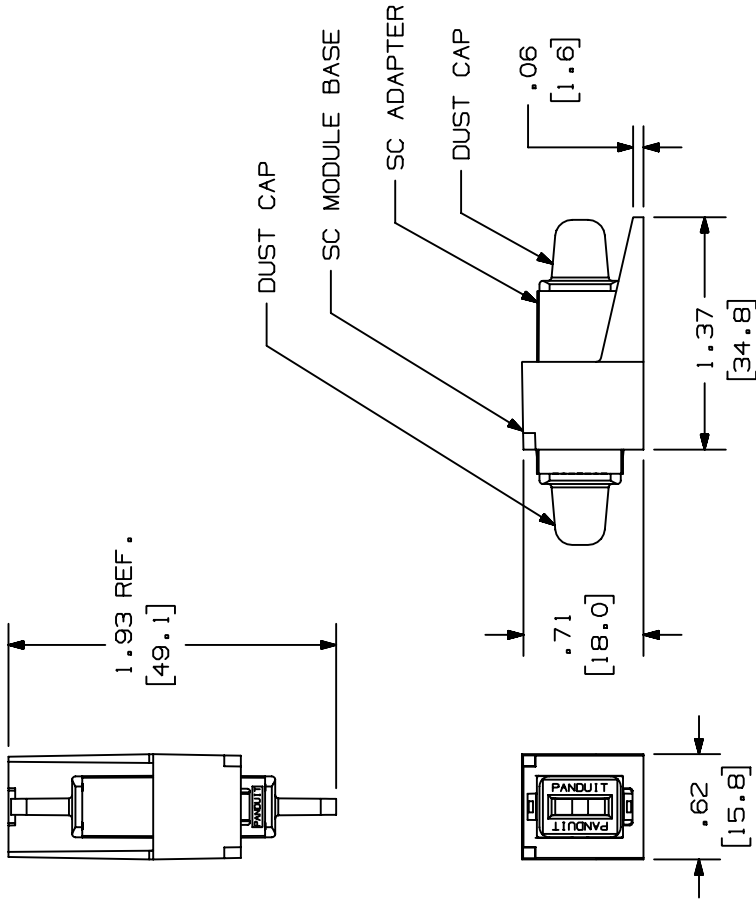

THIS COPY IS PROVIDED ON A RESTRICTED BASIS AND IS NOT TO BE USED IN ANY WAY DETRIMENTAL TO THE INTERESTS OF PANDUIT CORP.

PANDUIT P/N	WEIGHT	SPLIT SLEEVE TYPE
CMSEISC**	1.2 lbs/100 PCS (540.0 g/100 PCS)	PHOS BRONZE
CMSBUSC**	1.2 lbs/100 PCS (540.0 g/100 PCS)	ZIRCONIA

NOTES:

- SEE CURRENT CATALOG FOR PART NUMBER SUFFIXES TO INDICATE COLOR OF MODULE BASE, AND/OR PACKAGE QUANTITIES. SEE CATALOG FOR COMPLETE LIST OF PARTS APPLICABLE FOR USE WITH THIS PART.
- MATERIALS:**
 - MODULE BASE: ABS
 - ADAPTER HOUSING: POLYCARBONATE
 - SPLIT SLEEVE: ZIRCONIA/PHOS BRONZE
 - INNER LATCH: POLYETHERIMIDE
 - DUST CAP: THERMOPLASTIC ELASTOMER
- COMPLIANT WITH TIA/EIA-604-3 (FOCIS-3) AND TIA/EIA-568B.3
- DIMENSIONS IN BRACKETS ARE METRIC [mm]

MINI-COM SIMPLEX SC ADAPTER MODULE
CUSTOMER DRAWING

 THIRD ANGLE PROJECTION		ALL DIMENSIONS ARE GIVEN IN INCHES UNLESS OTHERWISE SPECIFIED. DIMENSIONAL TOLERANCES ARE: (.XX) ±.03 (0.8) ANGLES REVIEW DRAWING NUMBERS		DRAWING FILENAME MO1106BD_DC_00D.prt SCALE NONE	
DATE	06-19-01	PART NO.	CMSEISC**/CMSBUSC**	DRAWING NO.	01106-06
CHK'D	PJI	SIZE	A		
REV	3	DATE	04-19-05	MYW	RELEASED TO PRODUCTION
REV		DATE		BY	CHK
					DESCRIPTION
				ECN - R	CUST SUP
				OTH	