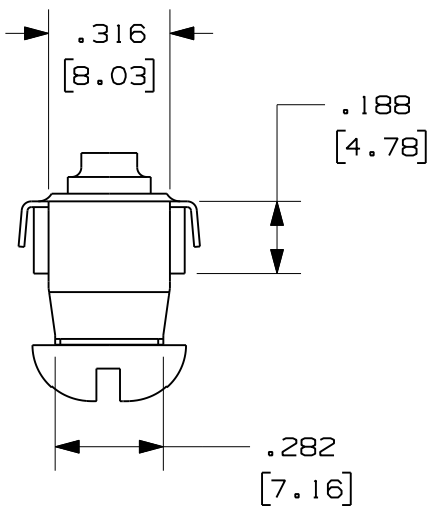

THIS COPY IS PROVIDED ON A RESTRICTED BASIS AND IS NOT TO BE USED IN ANY WAY DETRIMENTAL TO THE INTERESTS OF PANDUIT CORP.

CAGE NUT REMOVED FROM VIEW FOR CLARITY

PANDUIT P/N	WEIGHT
CNWS1224-C	1.59 LBS/EACH 0.72 Kg/EACH

- NOTES:
- VISIT OUR ON-LINE CATALOG AT WWW.PANDUIT.COM FOR A LIST OF CURRENT PARTS APPLICABLE FOR USE WITH THIS PRODUCT.
 - DIMENSIONS IN PARENTHESES ARE METRIC (mm).
 - PARTS SUPPLIED:
(100) - #12-24 ROUND HEAD SCREW
(100) - #12-24 CAGE NUT

PARTS SHOWN ASSEMBLED FOR REFERENCE ONLY

MODEL FILENAME	V10293UK/00.PRT
CAD FILENAME/LAYERS	V10293UK_DC/00A.PRT

PANDUIT CORP. TINLEY PARK, ILLINOIS

#12-24 CAGE NUT WITH SCREW-KIT CUSTOMER DRAWING

UNLESS OTHERWISE SPECIFIED, DIMENSIONAL TOLERANCES ARE:		UNLESS OTHERWISE SPECIFIED, ALL DIMENSIONS ARE GIVEN IN INCHES, THIRD ANGLE PROJECTION.	
INCHES	[METRIC - MILLIMETER]	ANGLE	
X.X +/- 0.03	X +/- 0.8		
X.XX +/- 0.015	X.X +/- 0.4	+/- 1°	
X.XXX +/- 0.005	X.XX +/- 0.13		

OOA	5-23-08	TMW		RELEASED TO PRODUCTION	V10293UK							
REV	DATE	BY	CHK	DESCRIPTION	ECN	R	CUST	SUP	OTH			

DRAWN BY	MAT'L:	SCALE
TMW		2:1
DATE	SEE NOTES	DRAWING NO.
5-23-08		V10293UK
CHK'D		DWG SIZE
		A