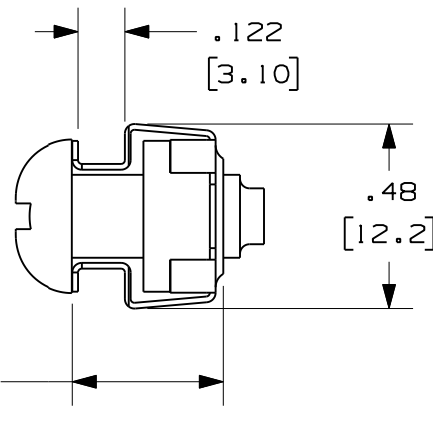

THIS COPY IS PROVIDED ON A RESTRICTED BASIS AND IS NOT TO BE USED IN ANY WAY DETRIMENTAL TO THE INTERESTS OF PANDUIT CORP.

CAGE NUT REMOVED FROM VIEW FOR CLARITY

PANDUIT P/N	WEIGHT
CNWS1224-C	1.59 LBS/EACH 0.72 Kg/EACH

- NOTES:
- VISIT OUR ON-LINE CATALOG AT WWW.PANDUIT.COM FOR A LIST OF CURRENT PARTS APPLICABLE FOR USE WITH THIS PRODUCT.
 - DIMENSIONS IN PARENTHESES ARE METRIC (mm).
 - PARTS SUPPLIED:
(100) - #12-24 ROUND HEAD SCREW
(100) - #12-24 CAGE NUT

PARTS SHOWN ASSEMBLED FOR REFERENCE ONLY

MODEL FILENAME	V10293UK/00.PRT
CAD FILENAME/LAYERS	V10293UK_DC/00A.PRT

PANDUIT CORP. TINLEY PARK, ILLINOIS

#12-24 CAGE NUT WITH SCREW-KIT CUSTOMER DRAWING

UNLESS OTHERWISE SPECIFIED, DIMENSIONAL TOLERANCES ARE:		UNLESS OTHERWISE SPECIFIED, ALL DIMENSIONS ARE GIVEN IN INCHES, THIRD ANGLE PROJECTION.	
INCHES	[METRIC - MILLIMETER]	ANGLE	
X.X +/- 0.03	X +/- 0.8		
X.XX +/- 0.015	X.X +/- 0.4	+/- 1°	
X.XXX +/- 0.005	X.XX +/- 0.13		

OOA	5-23-08	TMW		RELEASED TO PRODUCTION	V10293UK							
REV	DATE	BY	CHK	DESCRIPTION	ECN	R	CUST	SUP	OTH			

DRAWN BY	MAT'L:	SCALE
TMW		2:1
DATE	SEE NOTES	DRAWING NO.
5-23-08		V10293UK
CHK'D		DWG SIZE
		A