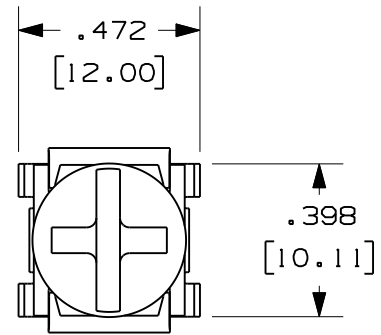

THIS COPY IS PROVIDED ON A RESTRICTED BASIS AND IS NOT TO BE USED IN ANY WAY DETRIMENTAL TO THE INTERESTS OF PANDUIT CORP.

CAGE NUT REMOVED FROM VIEW FOR CLARITY

PANDUIT P/N	WEIGHT
CNWS1224-C	1.59 LBS/EACH 0.72 Kg/EACH

1. NOTES:
1. VISIT OUR ON-LINE CATALOG AT WWW.PANDUIT.COM FOR A LIST OF CURRENT PARTS APPLICABLE FOR USE WITH THIS PRODUCT.
  2. DIMENSIONS IN PARENTHESES ARE METRIC (mm).
  3. PARTS SUPPLIED:
     (100) - #12-24 ROUND HEAD SCREW
     (100) - #12-24 CAGE NUT

PARTS SHOWN ASSEMBLED FOR REFERENCE ONLY

MODEL FILENAME	V10293UK/00.PRT
CAD FILENAME/LAYERS	V10293UK_DC/00A.PRT

PANDUIT CORP. TINLEY PARK, ILLINOIS

#12-24 CAGE NUT WITH SCREW-KIT CUSTOMER DRAWING

UNLESS OTHERWISE SPECIFIED, DIMENSIONAL TOLERANCES ARE:		UNLESS OTHERWISE SPECIFIED, ALL DIMENSIONS ARE GIVEN IN INCHES, THIRD ANGLE PROJECTION.	
INCHES	[METRIC - MILLIMETER]	ANGLE	
X.X +/- 0.03	X +/- 0.8		
X.XX +/- 0.015	X.X +/- 0.4	+/- 1°	
X.XXX +/- 0.005	X.XX +/- 0.13		

OOA	5-23-08	TMW		RELEASED TO PRODUCTION	V10293UK							
REV	DATE	BY	CHK	DESCRIPTION	ECN	R	CUST	SUP	OTH			

DRAWN BY	MAT'L:	SCALE
TMW		2:1
DATE	SEE NOTES	DRAWING NO.
5-23-08		V10293UK
CHK'D		DWG SIZE
		A