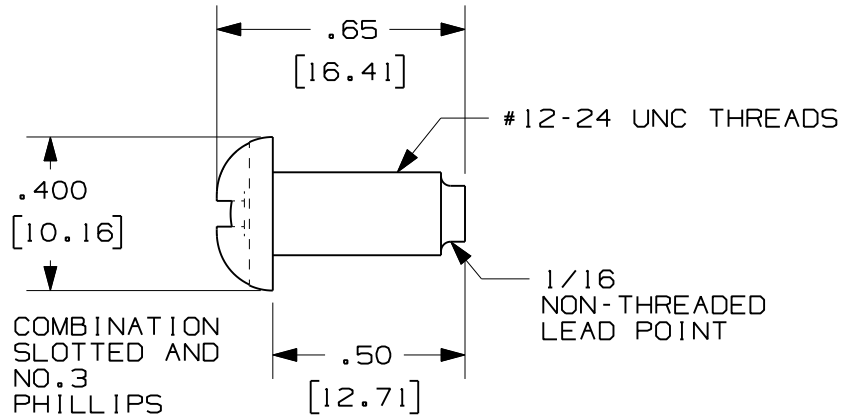

THIS COPY IS PROVIDED ON A RESTRICTED BASIS AND IS NOT TO BE USED IN ANY WAY DETRIMENTAL TO THE INTERESTS OF PANDUIT CORP.

CAGE NUT REMOVED FROM VIEW FOR CLARITY

PANDUIT P/N	WEIGHT
CNWS1224-C	1.59 LBS/EACH 0.72 Kg/EACH

- NOTES:
- VISIT OUR ON-LINE CATALOG AT WWW.PANDUIT.COM FOR A LIST OF CURRENT PARTS APPLICABLE FOR USE WITH THIS PRODUCT.
 - DIMENSIONS IN PARENTHESES ARE METRIC (mm).
 - PARTS SUPPLIED:
(100) - #12-24 ROUND HEAD SCREW
(100) - #12-24 CAGE NUT

PARTS SHOWN ASSEMBLED FOR REFERENCE ONLY

MODEL FILENAME	V10293UK/00.PRT
CAD FILENAME/LAYERS	V10293UK_DC/00A.PRT

PANDUIT CORP. TINLEY PARK, ILLINOIS

#12-24 CAGE NUT WITH SCREW-KIT CUSTOMER DRAWING

UNLESS OTHERWISE SPECIFIED, DIMENSIONAL TOLERANCES ARE:		UNLESS OTHERWISE SPECIFIED, ALL DIMENSIONS ARE GIVEN IN INCHES, THIRD ANGLE PROJECTION.	
INCHES	[METRIC - MILLIMETER]	ANGLE	
X.X +/- 0.03	X +/- 0.8		
X.XX +/- 0.015	X.X +/- 0.4	+/- 1°	
X.XXX +/- 0.005	X.XX +/- 0.13		

OOA	5-23-08	TMW		RELEASED TO PRODUCTION	V10293UK							
REV	DATE	BY	CHK	DESCRIPTION	ECN	R	CUST	SUP	OTH			

DRAWN BY	MAT'L:	SCALE
TMW		2:1
DATE	SEE NOTES	DRAWING NO.
5-23-08		V10293UK
CHK'D		DWG SIZE
		A