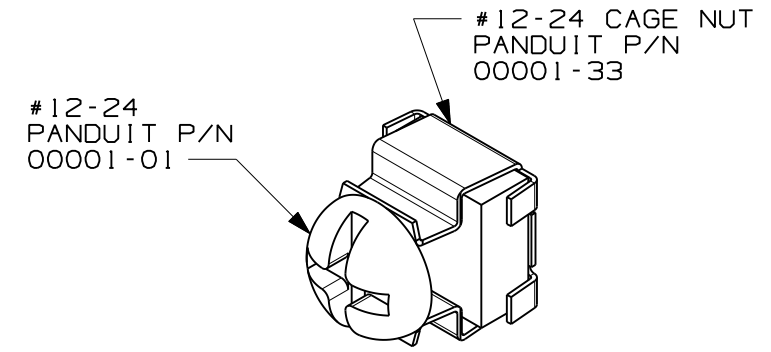

THIS COPY IS PROVIDED ON A RESTRICTED BASIS AND IS NOT TO BE USED IN ANY WAY DETRIMENTAL TO THE INTERESTS OF PANDUIT CORP.

CAGE NUT REMOVED FROM VIEW FOR CLARITY

PANDUIT P/N	WEIGHT
CNWS1224-C	1.59 LBS/EACH 0.72 Kg/EACH

- NOTES:
- VISIT OUR ON-LINE CATALOG AT WWW.PANDUIT.COM FOR A LIST OF CURRENT PARTS APPLICABLE FOR USE WITH THIS PRODUCT.
 - DIMENSIONS IN PARENTHESES ARE METRIC (mm).
 - PARTS SUPPLIED:
(100) - #12-24 ROUND HEAD SCREW
(100) - #12-24 CAGE NUT

PARTS SHOWN ASSEMBLED FOR REFERENCE ONLY

MODEL FILENAME	V10293UK/00.PRT
CAD FILENAME/LAYERS	V10293UK_DC/00A.PRT

PANDUIT CORP. TINLEY PARK, ILLINOIS

#12-24 CAGE NUT WITH SCREW-KIT CUSTOMER DRAWING

UNLESS OTHERWISE SPECIFIED, DIMENSIONAL TOLERANCES ARE:		UNLESS OTHERWISE SPECIFIED, ALL DIMENSIONS ARE GIVEN IN INCHES, THIRD ANGLE PROJECTION.	
INCHES	[METRIC - MILLIMETER]	ANGLE	
X.X +/- 0.03	X +/- 0.8		
X.XX +/- 0.015	X.X +/- 0.4	+/- 1°	
X.XXX +/- 0.005	X.XX +/- 0.13		

OOA	5-23-08	TMW		RELEASED TO PRODUCTION	V10293UK							
REV	DATE	BY	CHK	DESCRIPTION	ECN	R	CUST	SUP	OTH			

DRAWN BY	MAT'L:	SCALE
TMW		2:1
DATE	SEE NOTES	DRAWING NO.
5-23-08		V10293UK
CHK'D		DWG SIZE
		A