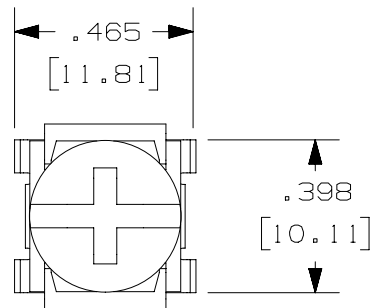

- NOTES:
- VISIT OUR ON-LINE CATALOG AT WWW.PANDUIT.COM FOR A LIST OF CURRENT PARTS APPLICABLE FOR USE WITH THIS PRODUCT.
  - DIMENSIONS IN PARENTHESES ARE METRIC (mm).
  - PARTS SUPPLIED:  
(100)- M6x1.0 ROUND HEAD SCREW  
(100)- M6 CAGE NUT

UNLESS OTHERWISE SPECIFIED, DIMENSIONAL TOLERANCES ARE:		UNLESS OTHERWISE SPECIFIED, ALL DIMENSIONS ARE GIVEN	
INCHES	[METRIC - MILLIMETER]	ANGLE	
X.X +/- 0.03	X.X +/- 0.8		
X.XX +/- 0.015	X.X +/- 0.4	+/- 1°	
X.XXX +/- 0.005	X.XX +/- 0.13		