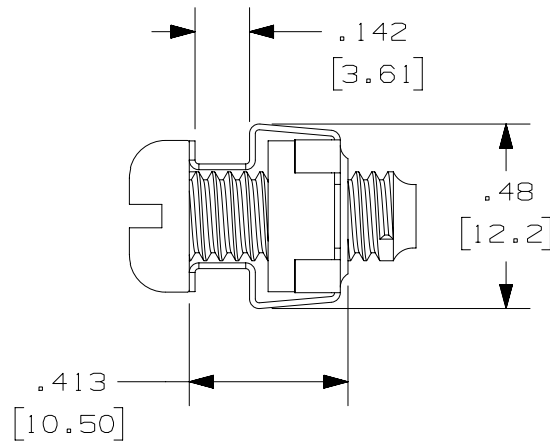

THIS COPY IS PROVIDED ON A RESTRICTED BASIS AND IS NOT TO BE USED IN ANY WAY DETRIMENTAL TO THE INTERESTS OF PANDUIT CORP.

CAGE NUT REMOVED FROM VIEW FOR CLARITY

PANDUIT P/N	WEIGHT
CNWSM6-C	1.90 LBS/EACH 0.86 Kg/EACH

- NOTES:
- VISIT OUR ON-LINE CATALOG AT WWW.PANDUIT.COM FOR A LIST OF CURRENT PARTS APPLICABLE FOR USE WITH THIS PRODUCT.
  - DIMENSIONS IN PARENTHESES ARE METRIC (mm).
  - PARTS SUPPLIED:  
(100)- M6x1.0 ROUND HEAD SCREW  
(100)- M6 CAGE NUT

UNLESS OTHERWISE SPECIFIED, DIMENSIONAL TOLERANCES ARE:		UNLESS OTHERWISE SPECIFIED, ALL DIMENSIONS ARE GIVEN	
INCHES	[METRIC - MILLIMETER]	ANGLE	
X.X +/- 0.03	X.X +/- 0.8		
X.XX +/- 0.015	X.X +/- 0.4	+/- 1°	
X.XXX +/- 0.005	X.XX +/- 0.13		