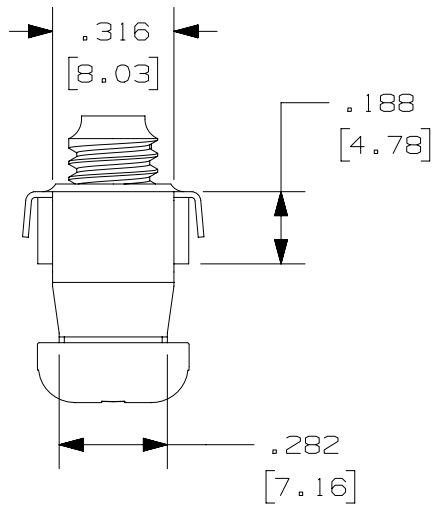

THIS COPY IS PROVIDED ON A RESTRICTED BASIS AND IS NOT TO BE USED IN ANY WAY DETRIMENTAL TO THE INTERESTS OF PANDUIT CORP.

CAGE NUT REMOVED FROM VIEW FOR CLARITY

PANDUIT P/N	WEIGHT
CNWSM6-C	1.90 LBS/EACH 0.86 Kg/EACH

- NOTES:
- VISIT OUR ON-LINE CATALOG AT WWW.PANDUIT.COM FOR A LIST OF CURRENT PARTS APPLICABLE FOR USE WITH THIS PRODUCT.
  - DIMENSIONS IN PARENTHESES ARE METRIC (mm).
  - PARTS SUPPLIED:  
(100)- M6x1.0 ROUND HEAD SCREW  
(100)- M6 CAGE NUT

UNLESS OTHERWISE SPECIFIED, DIMENSIONAL TOLERANCES ARE:		UNLESS OTHERWISE SPECIFIED, ALL DIMENSIONS ARE GIVEN	
INCHES	[METRIC - MILLIMETER]	ANGLE	
X.X +/- 0.03	X.X +/- 0.8		
X.XX +/- 0.015	X.X +/- 0.4	+/- 1°	
X.XXX +/- 0.005	X.XX +/- 0.13		

DRAWN BY TKW	MAT'L:	SCALE 2:1
DATE 03-28-07	SEE NOTES	DRAWING NO. 10119-20
CHK'D		DWG A SIZE

00	3-28-07	TKW		RELEASED TO PRODUCTION	10119-20				
REV	DATE	BY	CHK	DESCRIPTION	ECN	R	CUST	SUP	OTH