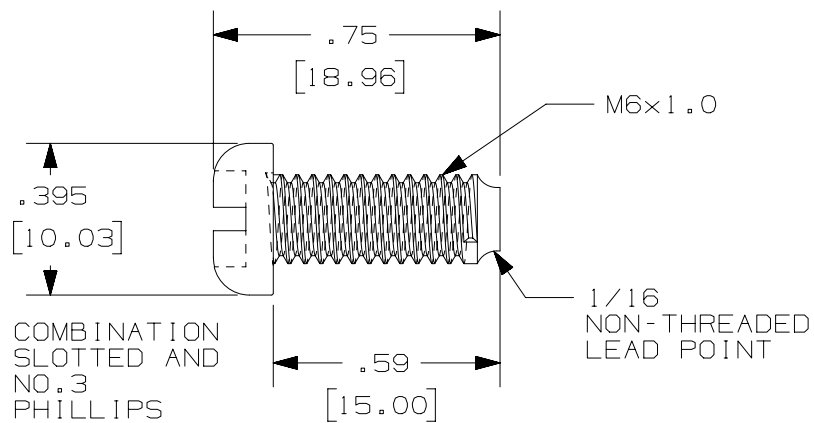

THIS COPY IS PROVIDED ON A RESTRICTED BASIS AND IS NOT TO BE USED IN ANY WAY DETRIMENTAL TO THE INTERESTS OF PANDUIT CORP.

CAGE NUT REMOVED FROM VIEW FOR CLARITY

PANDUIT P/N	WEIGHT
CNWSM6-C	1.90 LBS/EACH 0.86 Kg/EACH

- NOTES:
- VISIT OUR ON-LINE CATALOG AT WWW.PANDUIT.COM FOR A LIST OF CURRENT PARTS APPLICABLE FOR USE WITH THIS PRODUCT.
  - DIMENSIONS IN PARENTHESES ARE METRIC (mm).
  - PARTS SUPPLIED:  
(100)- M6x1.0 ROUND HEAD SCREW  
(100)- M6 CAGE NUT