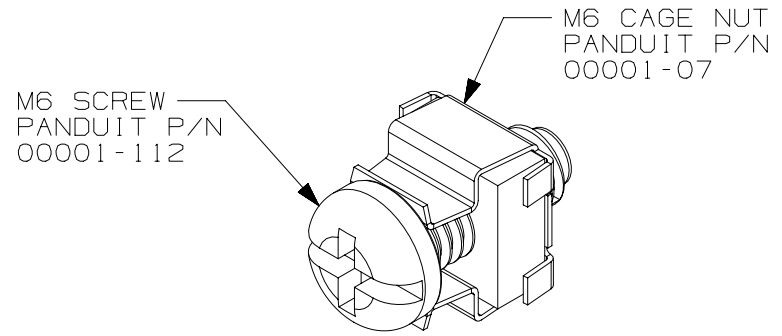

THIS COPY IS PROVIDED ON A RESTRICTED BASIS AND IS NOT TO BE USED IN ANY WAY DETRIMENTAL TO THE INTERESTS OF PANDUIT CORP.

CAGE NUT REMOVED FROM VIEW FOR CLARITY

PANDUIT P/N	WEIGHT
CNWSM6-C	1.90 LBS/EACH 0.86 Kg/EACH

- NOTES:
- VISIT OUR ON-LINE CATALOG AT WWW.PANDUIT.COM FOR A LIST OF CURRENT PARTS APPLICABLE FOR USE WITH THIS PRODUCT.
  - DIMENSIONS IN PARENTHESES ARE METRIC (mm).
  - PARTS SUPPLIED:  
(100)- M6x1.0 ROUND HEAD SCREW  
(100)- M6 CAGE NUT