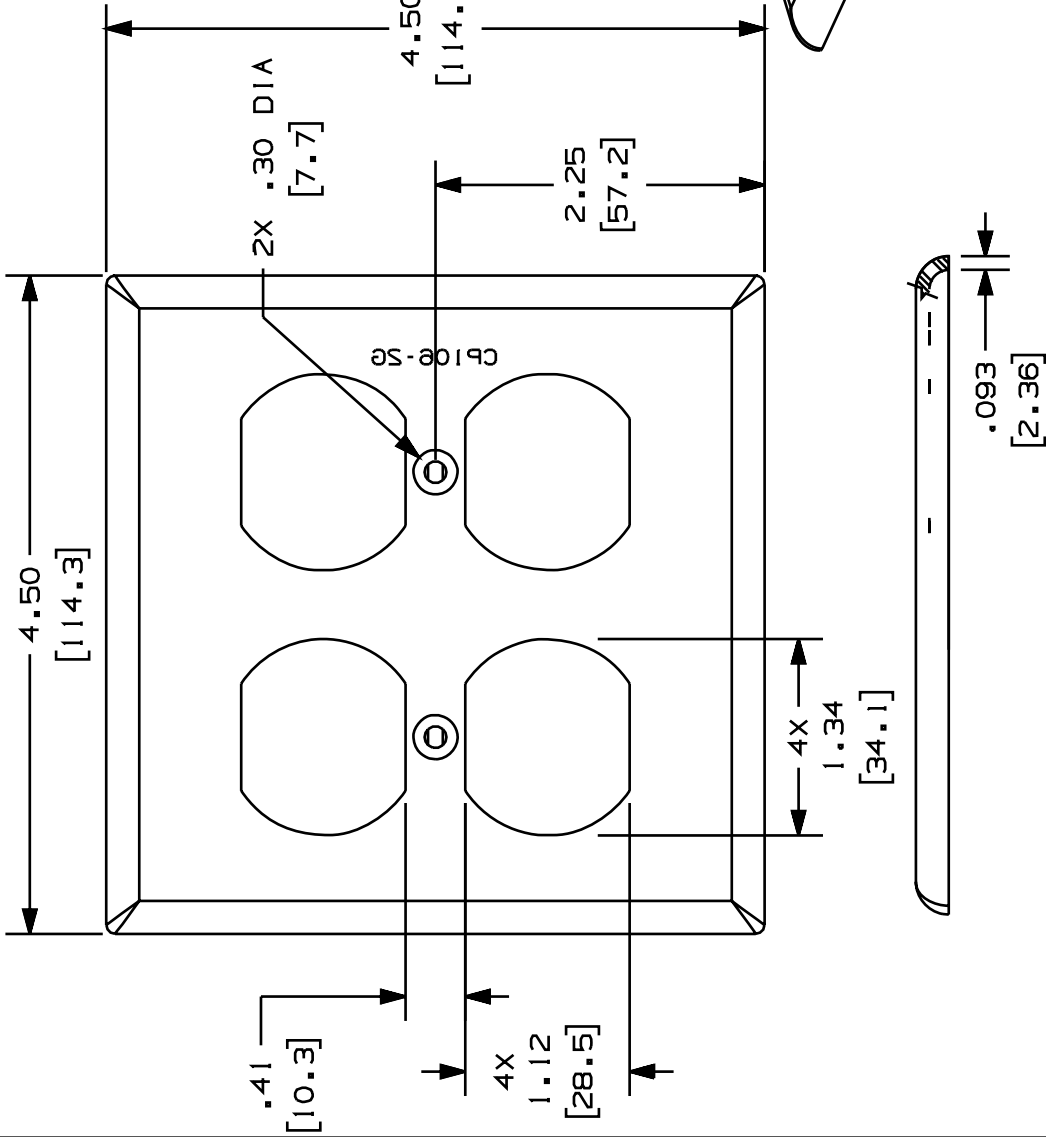

THIS COPY IS PROVIDED ON A RESTRICTED BASIS AND IS NOT TO BE USED IN ANY WAY DETRIMENTAL TO THE INTERESTS OF PANDUIT CORP.

PANDUIT P/N	WEIGHT
CP106**-2G	.544 LB/10 PCS (247.5 g/10 PCS)

- NOTES:
- **1. SEE CURRENT CATALOG FOR ADDITIONAL PART NUMBER SUFFIXES TO INDICATE COLOR AND OR PACKAGE QUANTITY.
 - 2. TWO (2) #6-32 X 1/2" SLOTTED OVAL HEAD SCREW IS INCLUDED WITH THIS PART.
 - 3. DIMENSIONS IN PARENTHESES ARE IN METRIC.
 - 4. PART ACCEPTS TWO (2) "106" DUPLEX MODULE FRAME CF1064.

CAD FILENAME/LAYERS (9736402) M00125BA_DC_00B.PRT

PANDUIT

CORP. TINLEY PARK, ILLINOIS

CLASSIC SERIES "106"
 DUPLEX FACEPLATE (CP106**-2G)
 CUSTOMER DRAWING

UNLESS OTHERWISE SPECIFIED, DIMENSIONAL TOLERANCES ARE:
 (1.X) ±.010(1.3)
 (1.XX) ±.03(1.8) ANGLES ±

UNLESS OTHERWISE SPECIFIED, ALL DIMENSIONS ARE GIVEN IN INCHES, THIRD ANGLE PROJECTION.

DRAWN BY RCA

MAT'L: NONE

DATE 08-29-97

ABS

DWG NO.

00125-02

CHECKED BY CEF