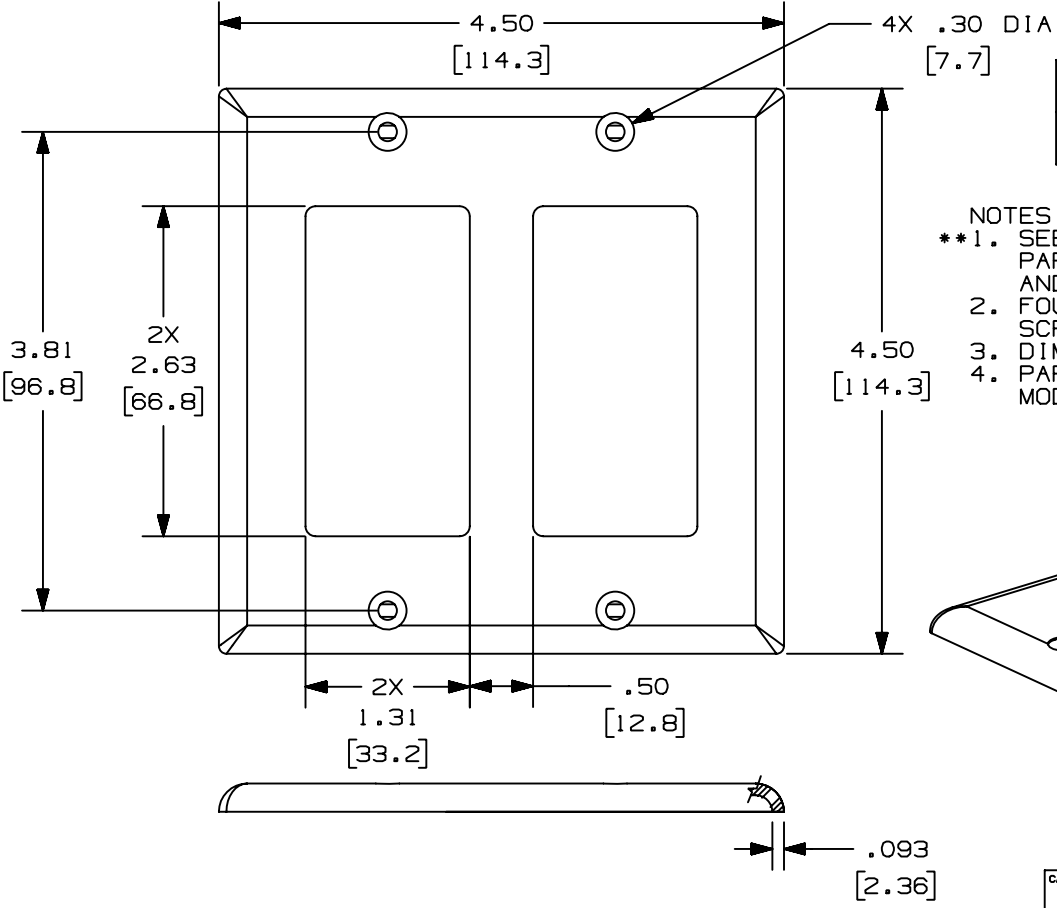

THIS COPY IS PROVIDED ON A RESTRICTED BASIS AND IS NOT TO BE USED IN ANY WAY DETRIMENTAL TO THE INTERESTS OF PANDUIT CORP.

PANDUIT P/N	WEIGHT
CPG***-2G	.494 LB/10 PCS (224.7 g/10 PCS)

- NOTES:
- **1. SEE CURRENT CATALOG FOR ADDITIONAL PART NUMBER SUFFIXES TO INDICATE COLOR AND OR PACKAGE QUANTITY.
 - 2. FOUR (4) #6-32 X 1/4" SLOTTED OVAL HEAD SCREWS ARE INCLUDED WITH THIS PART.
 - 3. DIMENSIONS IN PARENTHESES ARE IN METRIC.
 - 4. PART ACCEPTS TWO (2) OF THE 3 TYPES OF GFCI MODULE FRAMES, CFG1, CFG2, AND CFG4.

CAD FILENAME/LAYERS (9736402) M00123BA_DC_00B.PRT

PANDUIT CORP. TINLEY PARK, ILLINOIS
 CLASSIC SERIES "GFCI" DOUBLE GANG FACEPLATE (CPG***-2G)
 CUSTOMER DRAWING

UNLESS OTHERWISE SPECIFIED, DIMENSIONAL TOLERANCES ARE:
 (.X) ± (.XXX) ±.010(.3)
 (.XX) ±.03(.8) ANGLES ±

UNLESS OTHERWISE SPECIFIED, ALL DIMENSIONS ARE GIVEN IN INCHES, THIRD ANGLE PROJECTION.

REV	DATE	BY	CHK	DESCRIPTION	ECN	CHK	CUST	SUP
1	06-28-99	DW	HIW	A. REVISED TITLE NAME	00123-02	HIW	HIW	
R	08-29-97	RCA	CEF	RELEASED TO PRODUCTION	00123-02	CEF	CEF	