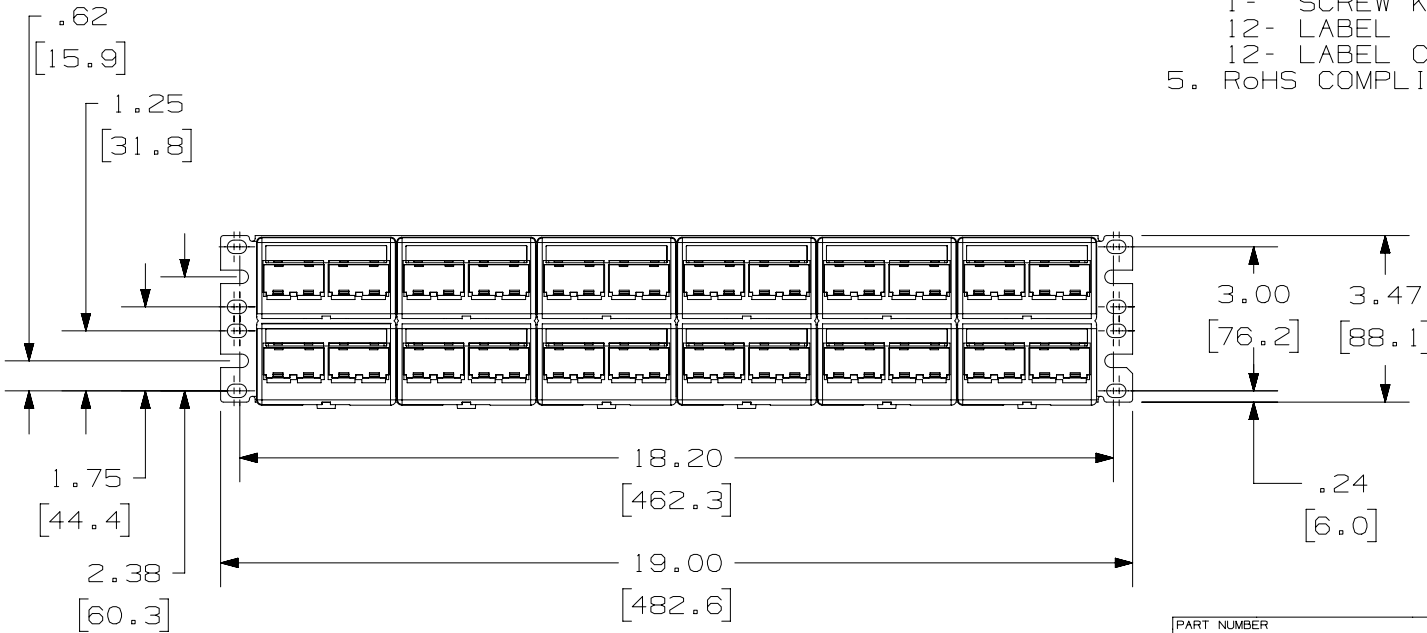

THIS COPY IS PROVIDED ON A RESTRICTED BASIS AND IS NOT TO BE USED IN ANY WAY DETRIMENTAL TO THE INTERESTS OF PANDUIT CORP.

NOTES:

1. VISIT OUR ON-LINE CATALOG AT WWW.PANDUIT.COM FOR A LIST OF CURRENT PARTS APPLICABLE FOR USE WITH THIS PRODUCT.
2. DIMENSIONS IN [] ARE METRIC.
3. WEIGHT: 8.86LB/10 PCS
[40118.8 g/10 PCS]
4. KIT INCLUDES:
 - 1- INSTRUCTION SHEET (ENGLISH)
 - 1- METAL STAMPING
 - 12- FURNITURE FACEPLATE (CFFPL4)
 - 48- MINI-COM TX6A 10GIG JACK MODULE W/CAP
 - 1- TERMINATION TOOL
 - 1- SCREW KIT (INCLUDES 4 SCREWS)
 - 12- LABEL
 - 12- LABEL COVER
5. RoHS COMPLIANT.

PART NUMBER		CPPKL6ATG48WBL		
TITLE		MINI-COM 48 PORT TX6A 10 GIG MODULAR PATCH PANEL KIT		
ITEM REVISION NAME		CUSTOMER DRAWING		
DATASET FILE NAME		M00742KA/00		
MATERIAL		M00742KA_DC113/00B		
DRAWN BY		THIRD ANGLE PROJECTION		
DATE		DRAWING NUMBER		
6-25-13		SEE NOTE 4		
CHK		00742-113		
JSP		SCALE		
NONE		SHEET 1 OF 1		
SIZE		A		