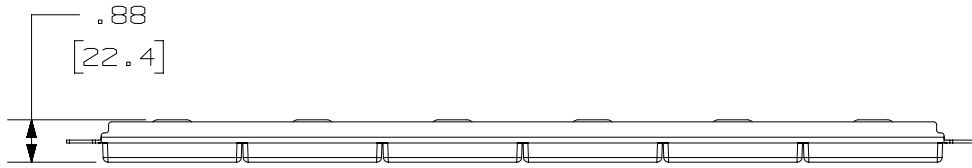

THIS COPY IS PROVIDED ON A RESTRICTED BASIS AND IS NOT TO BE USED IN ANY WAY DETRIMENTAL TO THE INTERESTS OF PANDUIT CORP.

NOTES:

1. VISIT OUR ON-LINE CATALOG AT WWW.PANDUIT.COM FOR A LIST OF CURRENT PARTS APPLICABLE FOR USE WITH THIS PRODUCT.
2. DIMENSIONS IN [] ARE METRIC.
3. WEIGHT: 8.86LB/10 PCS
[40118.8 g/10 PCS]
4. KIT INCLUDES:
 - 1- INSTRUCTION SHEET (ENGLISH)
 - 1- METAL STAMPING
 - 12- FURNITURE FACEPLATE (CFFPL4)
 - 48- MINI-COM TX6A 10GIG JACK MODULE W/CAP
 - 1- TERMINATION TOOL
 - 1- SCREW KIT (INCLUDES 4 SCREWS)
 - 12- LABEL
 - 12- LABEL COVER
5. RoHS COMPLIANT.

PART NUMBER		CPPKL6ATG48WBL		
TITLE		MINI-COM 48 PORT TX6A 10 GIG MODULAR PATCH PANEL KIT		
ITEM REVISION NAME		CUSTOMER DRAWING		
DATASET FILE NAME		M00742KA/00		
MATERIAL		M00742KA_DC113/00B		
DRAWN BY		THIRD ANGLE PROJECTION		
DATE		DRAWING NUMBER		
6-25-13		SEE NOTE 4		
CHK		00742-113		
JSP		SCALE		
NONE		SHEET 1 OF 1		
SIZE		A		