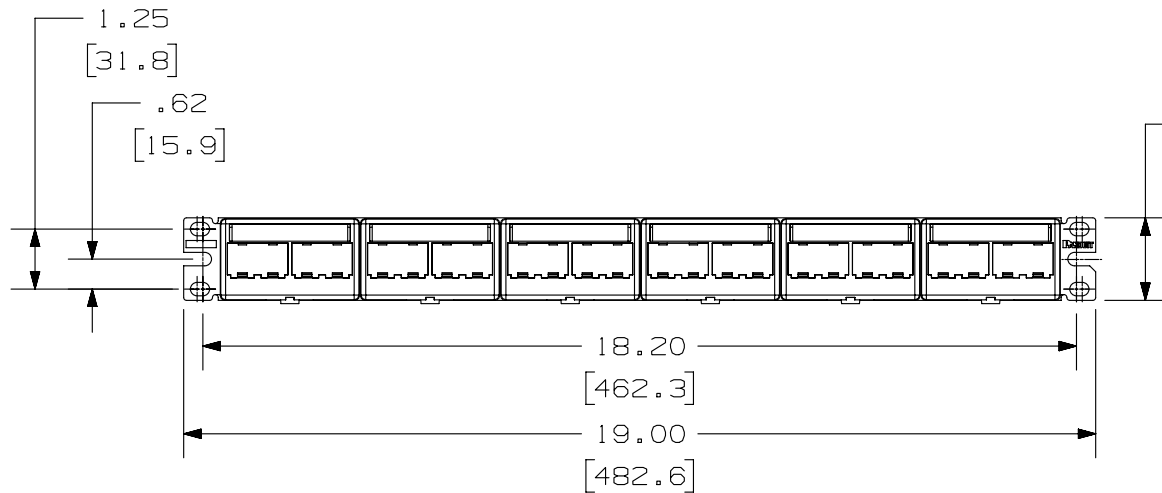

NOTES:

- SEE CURRENT CATALOG FOR ADDITIONAL PART NUMBER SUFFIXES TO INDICATE COLOR AND OR PACKAGE QUANTITY.
- SEE CATALOG FOR COMPLETE LIST OF PARTS APPLICABLE FOR USE WITH THIS PART.
- DIMENSIONS IN [] ARE IN METRIC.
- PART INCLUDES:
 - 1- METAL STAMPING
 - 6- MODULAR FACEPLATE WITH LABEL SLOT
 - 6- LABEL
 - 6- LABEL COVER
 - 1- SCREW KIT (INCLUDES FOUR #12-24 SCREWS)
 - 1- SCREW KIT (INCLUDES FOUR M6 SCREWS)

| | | | |
|---|---------|---------------------------------|-------|
| PART NUMBER | | CPPL24WBLV | |
| TITLE | | | |
| MINI-COM 24 PORT MODULAR PATCH PANEL WITH LABEL/COVER | | | |
| CUSTOMER DRAWING | | | |
| ITEM REVISION NAME | | M02479BZ/01 | |
| DATASET FILE NAME | | M02479BZ_DC55/00B | |
| UNLESS OTHERWISE SPECIFIED, DIMENSIONAL TOLERANCES ARE: IN [mm] | | MATERIAL: | |
| .x ± .xx ± .03 [.8] | | PANEL: C.R.S. FACEPLATE: ABS | |
| .xxx ± .010 [.3] | | DRAWING NUMBER: | |
| ANGLES ± | | 02479-055 | |
| THIRD ANGLE PROJECTION | | SHT 1 OF 1 | |
| DRAWN BY | DATE | CHK | SCALE |
| SP | 4-19-06 | MJD | NONE |
| REV | | | SIZE |
| A | | | A |

| REV | DATE | BY | CHK | APR | DESCRIPTION | ECN |
|-----|---------|-----|------|-----|---------------------------------|-----------|
| 1 | 5/14/14 | JSP | REFR | MMR | A. REVISED DRAWING TITLE BLOCK. | 02479-055 |
| R | 4-19-06 | JSP | MJD | MJD | RELEASED TO PRODUCTION | 02479-055 |