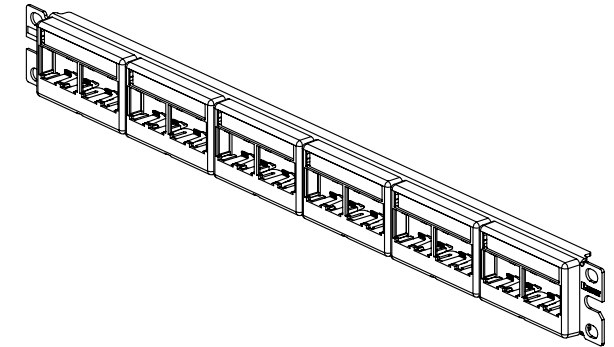

THIS COPY IS PROVIDED ON A RESTRICTED BASIS AND IS NOT TO BE USED IN ANY WAY DETRIMENTAL TO THE INTERESTS OF PANDUIT CORP.

| | |
|-------------|-------------------------------------|
| PANDUIT P/N | WEIGHT |
| CPPL24WBLV | 6.15 LB/10 PCS (2789.6 g/10 PCS) |

NOTES:

- SEE CURRENT CATALOG FOR ADDITIONAL PART NUMBER SUFFIXES TO INDICATE COLOR AND OR PACKAGE QUANTITY.
- SEE CATALOG FOR COMPLETE LIST OF PARTS APPLICABLE FOR USE WITH THIS PART.
- DIMENSIONS IN [] ARE IN METRIC.
- PART INCLUDES:
 - 1- METAL STAMPING
 - 6- MODULAR FACEPLATE WITH LABEL SLOT
 - 6- LABEL
 - 6- LABEL COVER
 - 1- SCREW KIT (INCLUDES FOUR #12-24 SCREWS)
 - 1- SCREW KIT (INCLUDES FOUR M6 SCREWS)

| | | | |
|---|---------|---------------------------------|-------|
| PART NUMBER | | CPPL24WBLV | |
| TITLE | | | |
| MINI-COM 24 PORT MODULAR PATCH PANEL WITH LABEL/COVER | | | |
| CUSTOMER DRAWING | | | |
| ITEM REVISION NAME | | M02479BZ/01 | |
| DATASET FILE NAME | | M02479BZ_DC55/00B | |
| UNLESS OTHERWISE SPECIFIED, DIMENSIONAL TOLERANCES ARE: IN [mm] | | MATERIAL: | |
| .x ± .xx ± .03 [.8] | | PANEL: C.R.S. FACEPLATE: ABS | |
| .xxx ± .010 [.3] | | DRAWING NUMBER: | |
| ANGLES ± | | 02479-055 | |
| THIRD ANGLE PROJECTION | | SHT 1 OF 1 | |
| DRAWN BY | DATE | CHK | SCALE |
| SP | 4-19-06 | MJD | NONE |
| REV | | | SIZE |
| A | | | A |