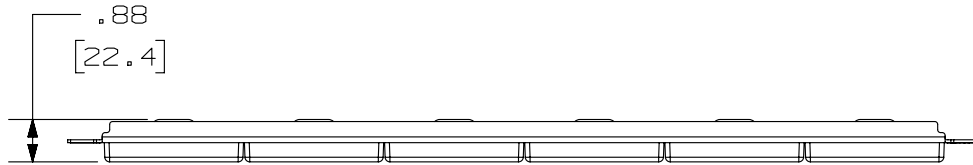

NOTES:

- SEE CURRENT CATALOG FOR ADDITIONAL PART NUMBER SUFFIXES TO INDICATE COLOR AND OR PACKAGE QUANTITY.
- SEE CATALOG FOR COMPLETE LIST OF PARTS APPLICABLE FOR USE WITH THIS PART.
- DIMENSIONS IN [] ARE IN METRIC.
- PART INCLUDES:
 - 1- METAL STAMPING
 - 6- MODULAR FACEPLATE WITH LABEL SLOT
 - 6- LABEL
 - 6- LABEL COVER
 - 1- SCREW KIT (INCLUDES FOUR #12-24 SCREWS)
 - 1- SCREW KIT (INCLUDES FOUR M6 SCREWS)