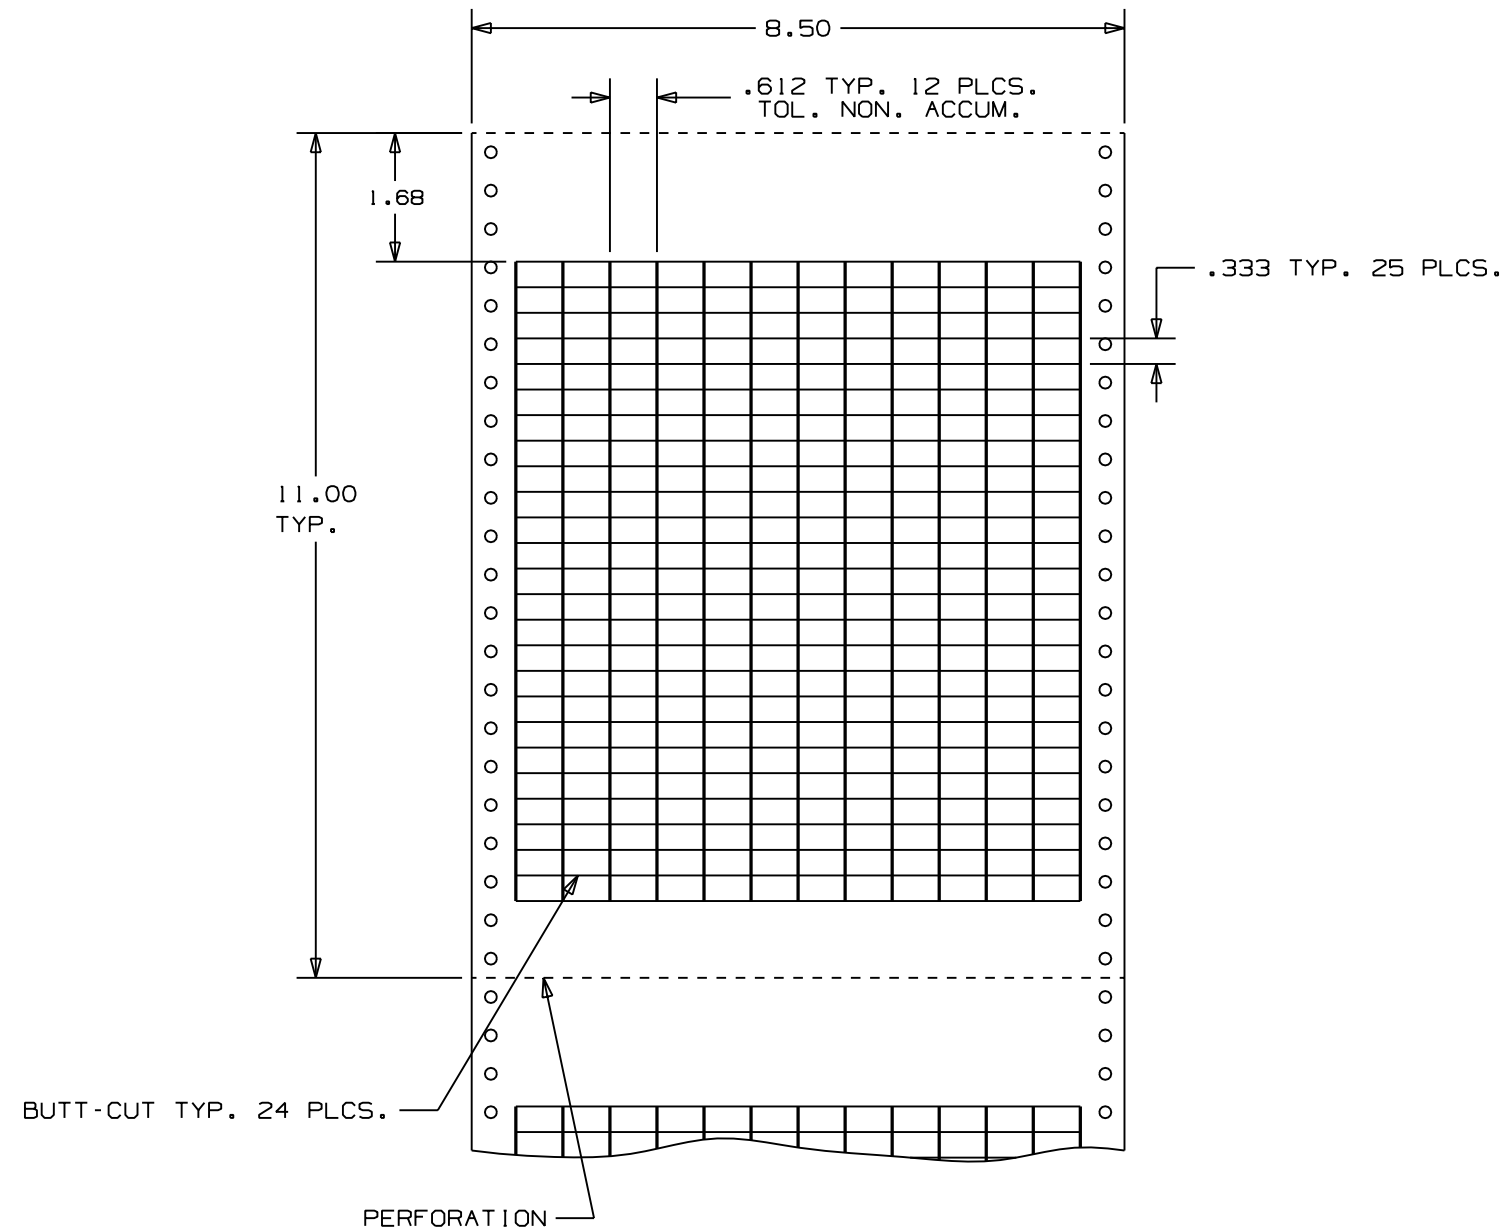

THIS COPY IS PROVIDED ON A RESTRICTED BASIS AND IS NOT TO BE USED IN ANY WAY DETRIMENTAL TO THE INTERESTS OF PANDUIT CORP.

TABLE 1.		
PART NO.	COLOR	PM COLOR
CPPLF -5	WHITE	_____
CPPLF -5YL	YELLOW	PANTONE 101C
CPPLF -5RD	RED	PANTONE 184C
CPPLF -5BU	BLUE	PANTONE 291C
CPPLF -5GR	GREEN	PANTONE 353C
CPPLF -5IG	GRAY	PANTONE 422C
CPPLF -5OR	ORANGE	PANTONE 150C
CPPLF -5VL	PURPLE	PANTONE 264C
CPPLF -5EI	IVORY	_____

NOTE:
1. SEE MFG. DWG. NO. A60714.

PART NO.	MATERIAL	MARKER SIZE in (mm)
CPPLF -5**	GMPO5	.612 X .333 [15.54] [8.46]

REV	DATE	BY	CHK	DESCRIPTION	ECN	R	CUST	SUP	GMBH
O	6-7-06	RVU		RELEASE TO PRODUCTION.	4542	R			
A	8-18-05	RVU	DWY	DRAWING RELEASE	0000	R			

CAD FILENAME/LAYERS 100619CH_C10365_CPPLF -5_00.PRT

PANDUIT CORP TINLEY PARK, ILLINOIS

CUSTOMER DRAWING
CPPLF -5** COMPUTER PRINTABLE
LABELS .612 X .333

UNLESS OTHERWISE SPECIFIED,
DIMENSIONAL TOLERANCES ARE:
(.X) ± .03 (XXX) ± .010
(.XX) ± .015 ANGLES ±

UNLESS OTHERWISE SPECIFIED,
ALL DIMENSIONS ARE GIVEN IN
INCHES, THIRD ANGLE PROJECTION

DRAWN BY RVU

MAT'L: SEE MATERIAL

DATE 8-18-05

CHK'D

SCALE NTS

DRAWING NO. C10365

DWG B