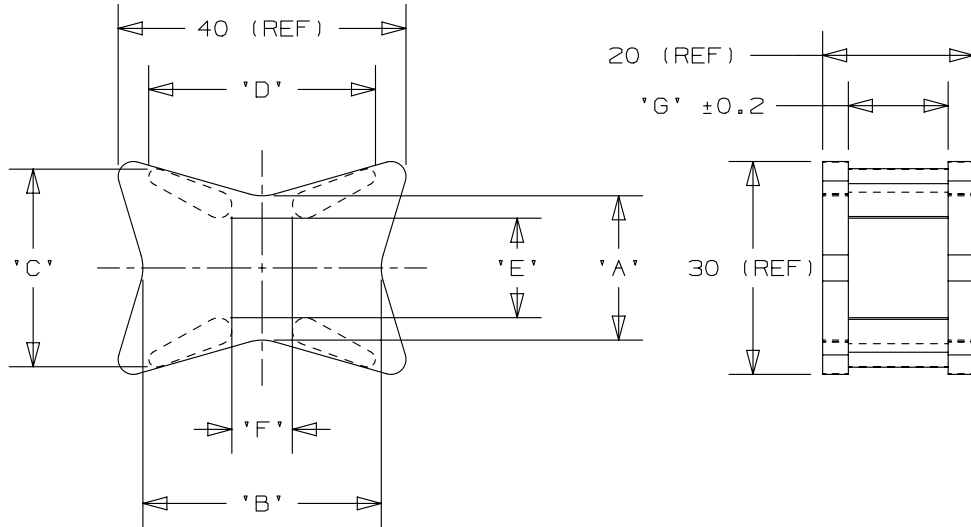

2

1

THIS COPY IS PROVIDED ON A RESTRICTED BASIS AND IS NOT TO BE USED IN ANY WAY DETRIMENTAL TO THE INTERESTS OF PANDUIT CORP.

PANDUIT PART NO.	DIMENSIONS							WEIGHT grams / 100 pcs
	'A'	'B'	'C'	'D'	'E'	'F'	'G'	
CSEH15A30	18.6	31	26.3	29.7	11.2	8	13.1	833

TITLE				CABLE SPACER			
ITEM REVISION NAME				10B015IV/00			
DATASET FILE NAME				10B015IV_DC/00 - GB1932BV_REV01			
UNLESS OTHERWISE SPECIFIED, DIMENSIONAL TOLERANCES ARE: IN [ mm ]				MATERIAL:			
± 0.5 mm				SEE NOTE 1			
DRAWN BY				DRAWING NUMBER:			
JAD				GB1932BV			
DATE				THIRD ANGLE PROJECTION			
4/28/03				SHT 1 OF 1			
CHK				SCALE			
NONE				SIZE			
A4							