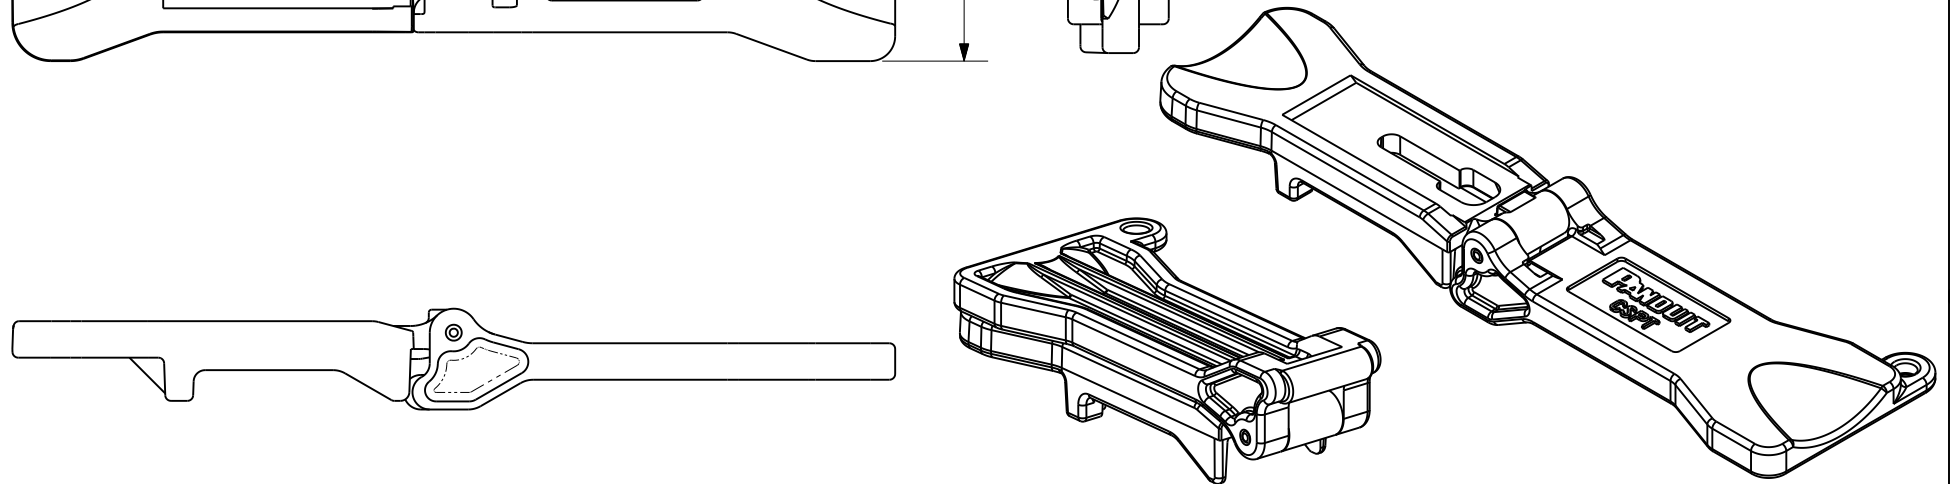

THIS COPY IS PROVIDED ON A RESTRICTED BASIS AND IS NOT TO BE USED IN ANY WAY DETRIMENTAL TO THE INTERESTS OF PANDUIT CORP.

PANDUIT P/N	WEIGHT
CSPT	.28 LB/10 PCS (127.0 g/10 PCS)

- NOTES:
1. SEE CURRENT CATALOG FOR PACKAGE QUANTITY.
  2. SEE CATALOG FOR COMPLETE LIST OF PARTS APPLICABLE FOR USE WITH THIS PART.
  3. DIMENSIONS IN PARENTHESES ARE IN METRIC.
  4. MATERIAL: 20% GLASS FILLED NYLON.

MODEL FILENAME	M01558BA_CGJT_ASSY_00.PRT	SIZE	A
DRAWING FILENAME	M01558BA_DC01_00A.PRT		

TITLE  
TX6™ MODULAR PLUG  
TERMINATION TOOL CUSTOMER DRAWING

 <b>PANDUIT</b> <sup>R</sup> CORP. TINLEY PARK, IL 60477	I.I. NUMBER	NS-0598
	PRODUCT SPEC	
 THIRD ANGLE PROJECTION ALL DIMENSIONS ARE GIVEN IN INCHES, UNLESS OTHERWISE SPECIFIED. DIMENSIONAL TOLERANCES ARE: (.X) ± (.XXX) ± (.XX) ± ANGLES ±	WORK INSTRUCTION	
	SCALE	FULL
DRAWN BY MDJr	REVIEW DRAWING NUMBERS	PART NO. CSPT
DATE 11-19-02		DRAWING NO. 01558-01
CHK'D		