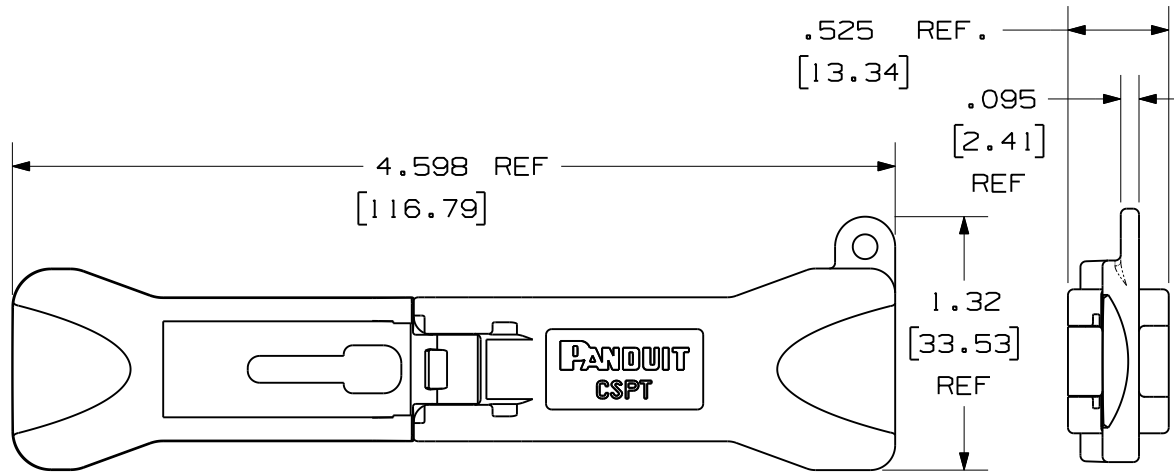

THIS COPY IS PROVIDED ON A RESTRICTED BASIS AND IS NOT TO BE USED IN ANY WAY DETRIMENTAL TO THE INTERESTS OF PANDUIT CORP.

PANDUIT P/N	WEIGHT
CSPT	.28 LB/10 PCS (127.0 g/10 PCS)

- NOTES:
1. SEE CURRENT CATALOG FOR PACKAGE QUANTITY.
  2. SEE CATALOG FOR COMPLETE LIST OF PARTS APPLICABLE FOR USE WITH THIS PART.
  3. DIMENSIONS IN PARENTHESES ARE IN METRIC.
  4. MATERIAL: 20% GLASS FILLED NYLON.

MODEL FILENAME	M01558BA_CGJT_ASSY_00.PRT	SIZE	A
DRAWING FILENAME	M01558BA_DC01_00A.PRT		

TITLE  
TX6™ MODULAR PLUG  
TERMINATION TOOL CUSTOMER DRAWING

 <b>PANDUIT</b> <sup>R</sup> CORP. TINLEY PARK, IL 60477	I.I. NUMBER	NS-0598
	PRODUCT SPEC	
 THIRD ANGLE PROJECTION ALL DIMENSIONS ARE GIVEN IN INCHES, UNLESS OTHERWISE SPECIFIED. DIMENSIONAL TOLERANCES ARE: (.X) ± (.XXX) ± (.XX) ± ANGLES ±	WORK INSTRUCTION	
	SCALE	FULL
DRAWN BY MDJr	REVIEW DRAWING NUMBERS	PART NO. CSPT
DATE 11-19-02		DRAWING NO. 01558-01
CHK'D		