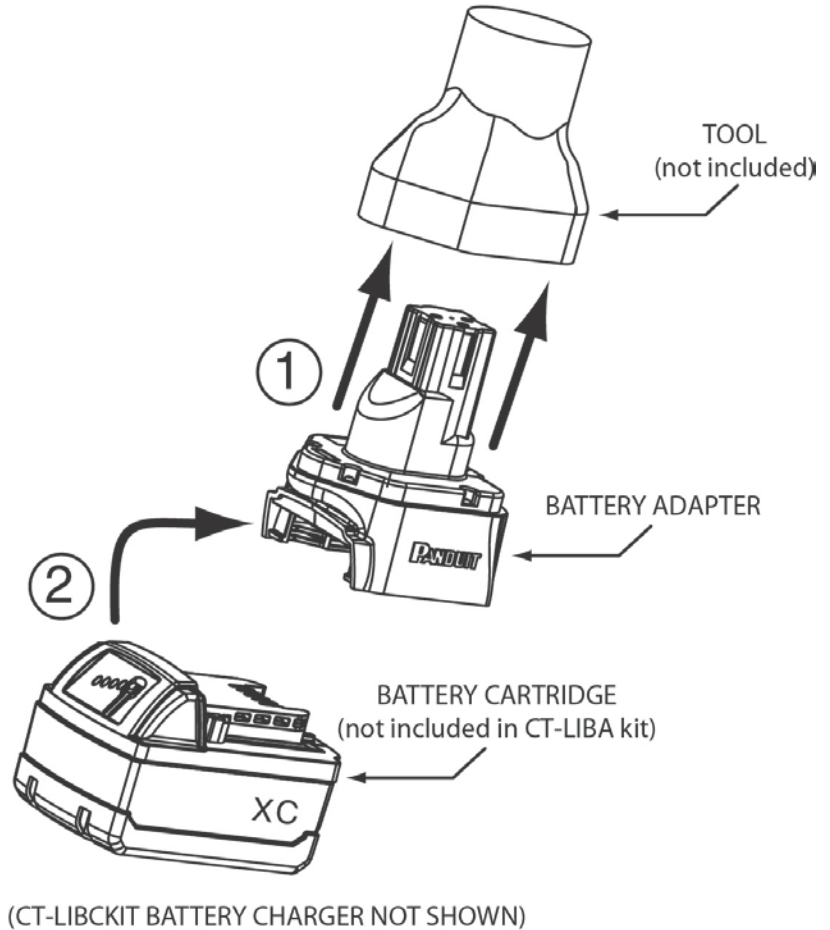

Milwaukee® Li-Ion
18V, Battery Pack
48-11-1828 (USA)
C18 BX, 3.0 Ah (EUR)

Milwaukee® Li-Ion
18V, Battery Pack
48-11-1815 (USA)
C18 B, 1.5 Ah (EUR)

Milwaukee® is a registered trademark of Milwaukee Electric Tool Corp.