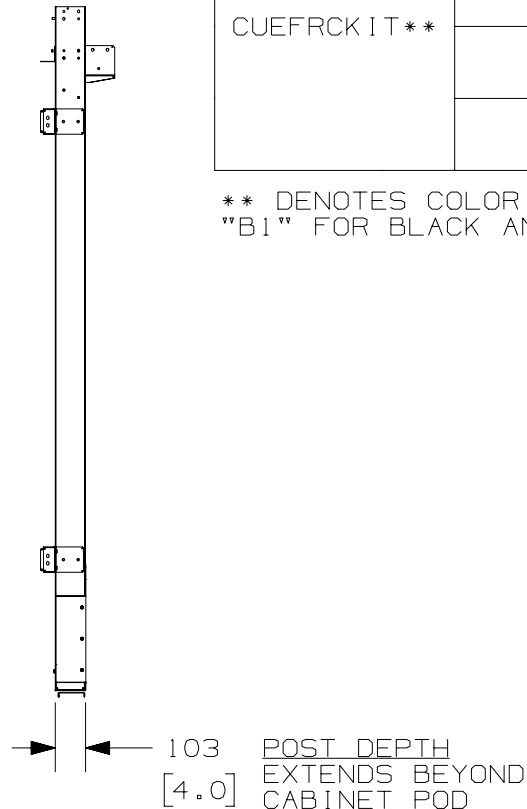

THIS COPY IS PROVIDED ON A RESTRICTED BASIS AND IS NOT TO BE USED IN ANY WAY DETRIMENTAL TO THE INTERESTS OF PANDUIT CORP.

PANDUIT P/N	SYSTEM HEIGHT	OVERALL HEIGHT "A"
CUEFRCKIT**	42RU	2320 (91.34)
	45RU	2333.2 (91.86)
	48RU	2466.6 (97.11)
	52RU	2644.4 (104.11)

** DENOTES COLOR - ADD SUFFIX:
"B1" FOR BLACK AND "W1" FOR WHITE

TITLE
NET-CONTAIN USRC TO UAC 900mm CONVERSION KIT
(CUEFRCKIT***)
CUSTOMER DRAWING

ITEM REVISION NAME
00435NAA/00

DATASET FILE NAME
00435NAA_DC/00A