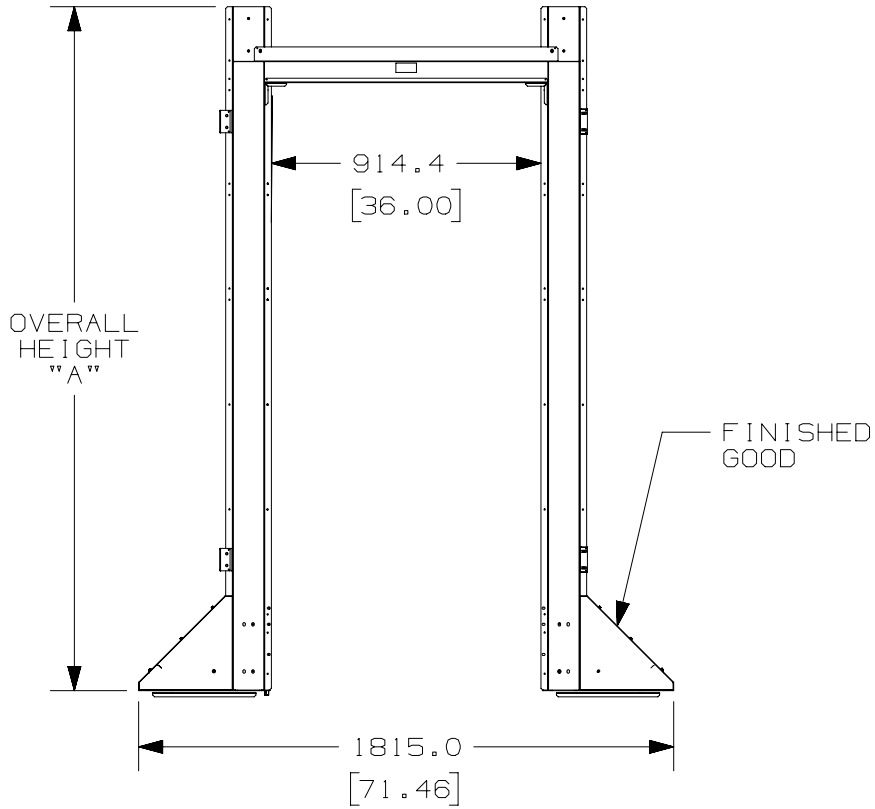

THIS COPY IS PROVIDED ON A RESTRICTED BASIS AND IS NOT TO BE USED IN ANY WAY DETRIMENTAL TO THE INTERESTS OF PANDUIT CORP.

PANDUIT P/N	SYSTEM HEIGHT	OVERALL HEIGHT "A"
CUEFRCKIT**	42RU	2320 (91.34)
	45RU	2333.2 (91.86)
	48RU	2466.6 (97.11)
	52RU	2644.4 (104.11)

** DENOTES COLOR - ADD SUFFIX:
"B1" FOR BLACK AND "W1" FOR WHITE

TITLE
NET-CONTAIN USRC TO UAC 900mm CONVERSION KIT
(CUEFRCKIT***)
CUSTOMER DRAWING

ITEM REVISION NAME
00435NAA/00

DATASET FILE NAME
00435NAA_DC/00A

PANDUIT

MATERIAL:
N/A

DRAWING NUMBER:
00435NAA-DC

THIRD ANGLE
PROJECTION

00A	6-28-16	LEE	SSP	SGI	RELEASED TO PRODUCTION	V09000WR
-----	---------	-----	-----	-----	------------------------	----------

REV	DATE	BY	CHK	APR	DESCRIPTION	ECN	DRAWN BY	DATE	CHK	SCALE	SHT 2 OF 2	SIZE
							LEE	6-27-16	SSP	NONE		A