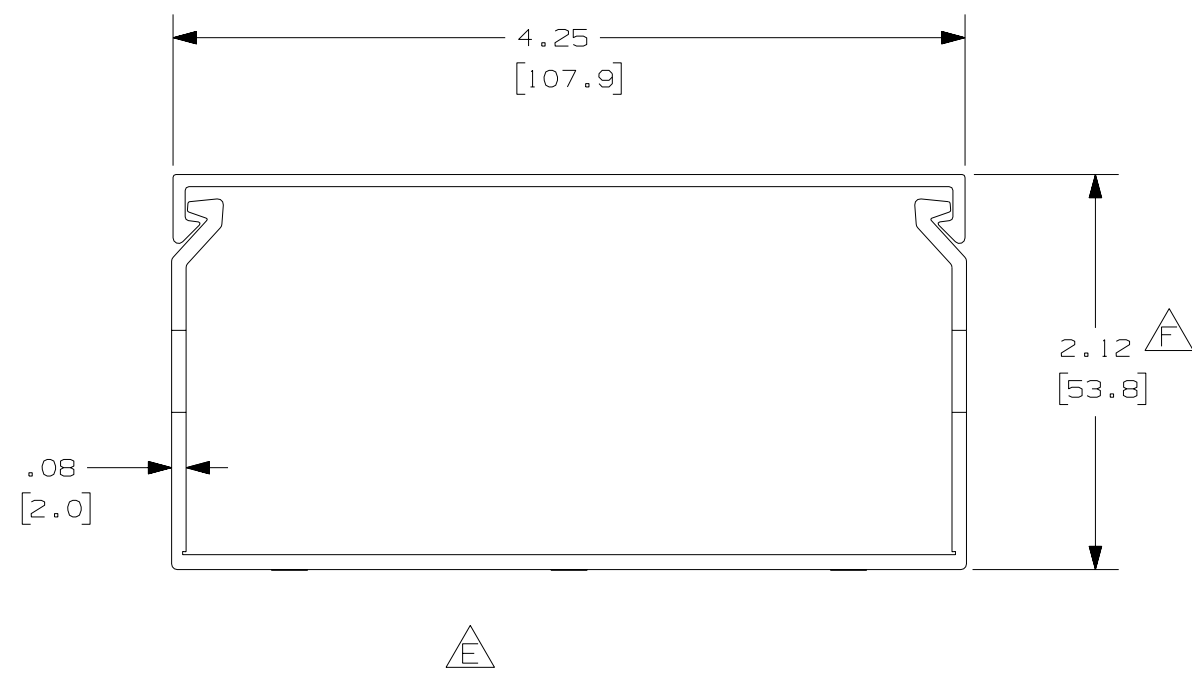

THIS COPY IS PROVIDED ON A RESTRICTED BASIS AND IS NOT TO BE USED IN ANY WAY DETRIMENTAL TO THE INTERESTS OF PANDUIT CORP.

NOTES:

1. ALL DIMENSIONS ARE REFERENCE ONLY.
2. DIMENSIONS IN PARENTHESIS ARE METRIC.
3. THE ** DENOTE COLOR.
4. DUCT AND COVER ARE AVAILABLE IN 6 FT [1828.8] LENGTHS.

REV	DATE	BY	CHK	DESCRIPTION
--	-----	---	---	G. ADDED LENGTH NOTE F. CORRECTED DIMENSION
2	8/12/07	JCSTMKBE		E. DELETED DIMENSION D. ADDED DIMENSION
--	-----	---	---	C. CHANGED DRAWING SIZE
1	6-18-04	JCSTMKBE		B. CHANGED VIEW A. ADDED TOP VIEW, NOTES, AND LABELS
R	4-25-03	JCST	JGG	DRAWING RELEASED