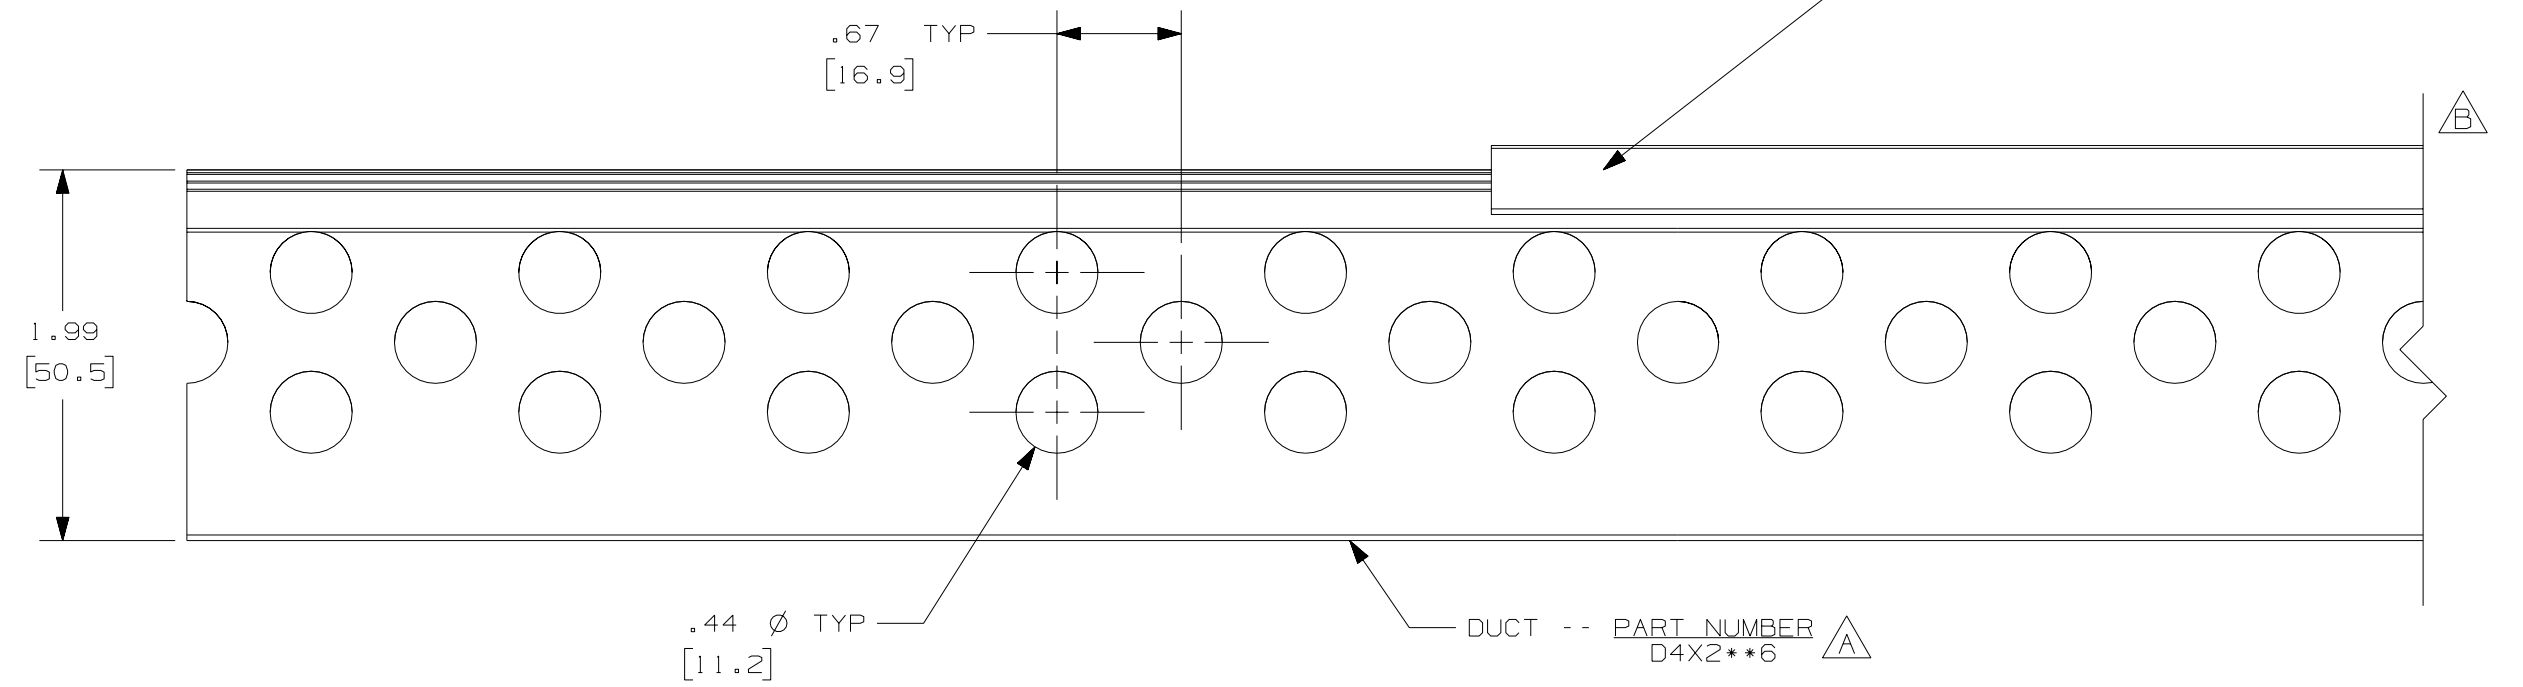

THIS COPY IS PROVIDED ON A RESTRICTED BASIS AND IS NOT TO BE USED IN ANY WAY DETRIMENTAL TO THE INTERESTS OF PANDUIT CORP.

NOTES:

1. ALL DIMENSIONS ARE REFERENCE ONLY.
2. DIMENSIONS IN PARENTHESIS ARE METRIC.
3. THE ** DENOTE COLOR.
4. DUCT AND COVER ARE AVAILABLE IN 6 FT [1828.8] LENGTHS.

REV	DATE	BY	CHK	DESCRIPTION
--	-----	---	---	G. ADDED LENGTH NOTE F. CORRECTED DIMENSION
2	8/12/07	JCSTMKBE		E. DELETED DIMENSION D. ADDED DIMENSION
--	-----	---	---	C. CHANGED DRAWING SIZE
1	6-18-04	JCSTMKBE		B. CHANGED VIEW A. ADDED TOP VIEW, NOTES, AND LABELS
R	4-25-03	JCST	JGG	DRAWING RELEASED