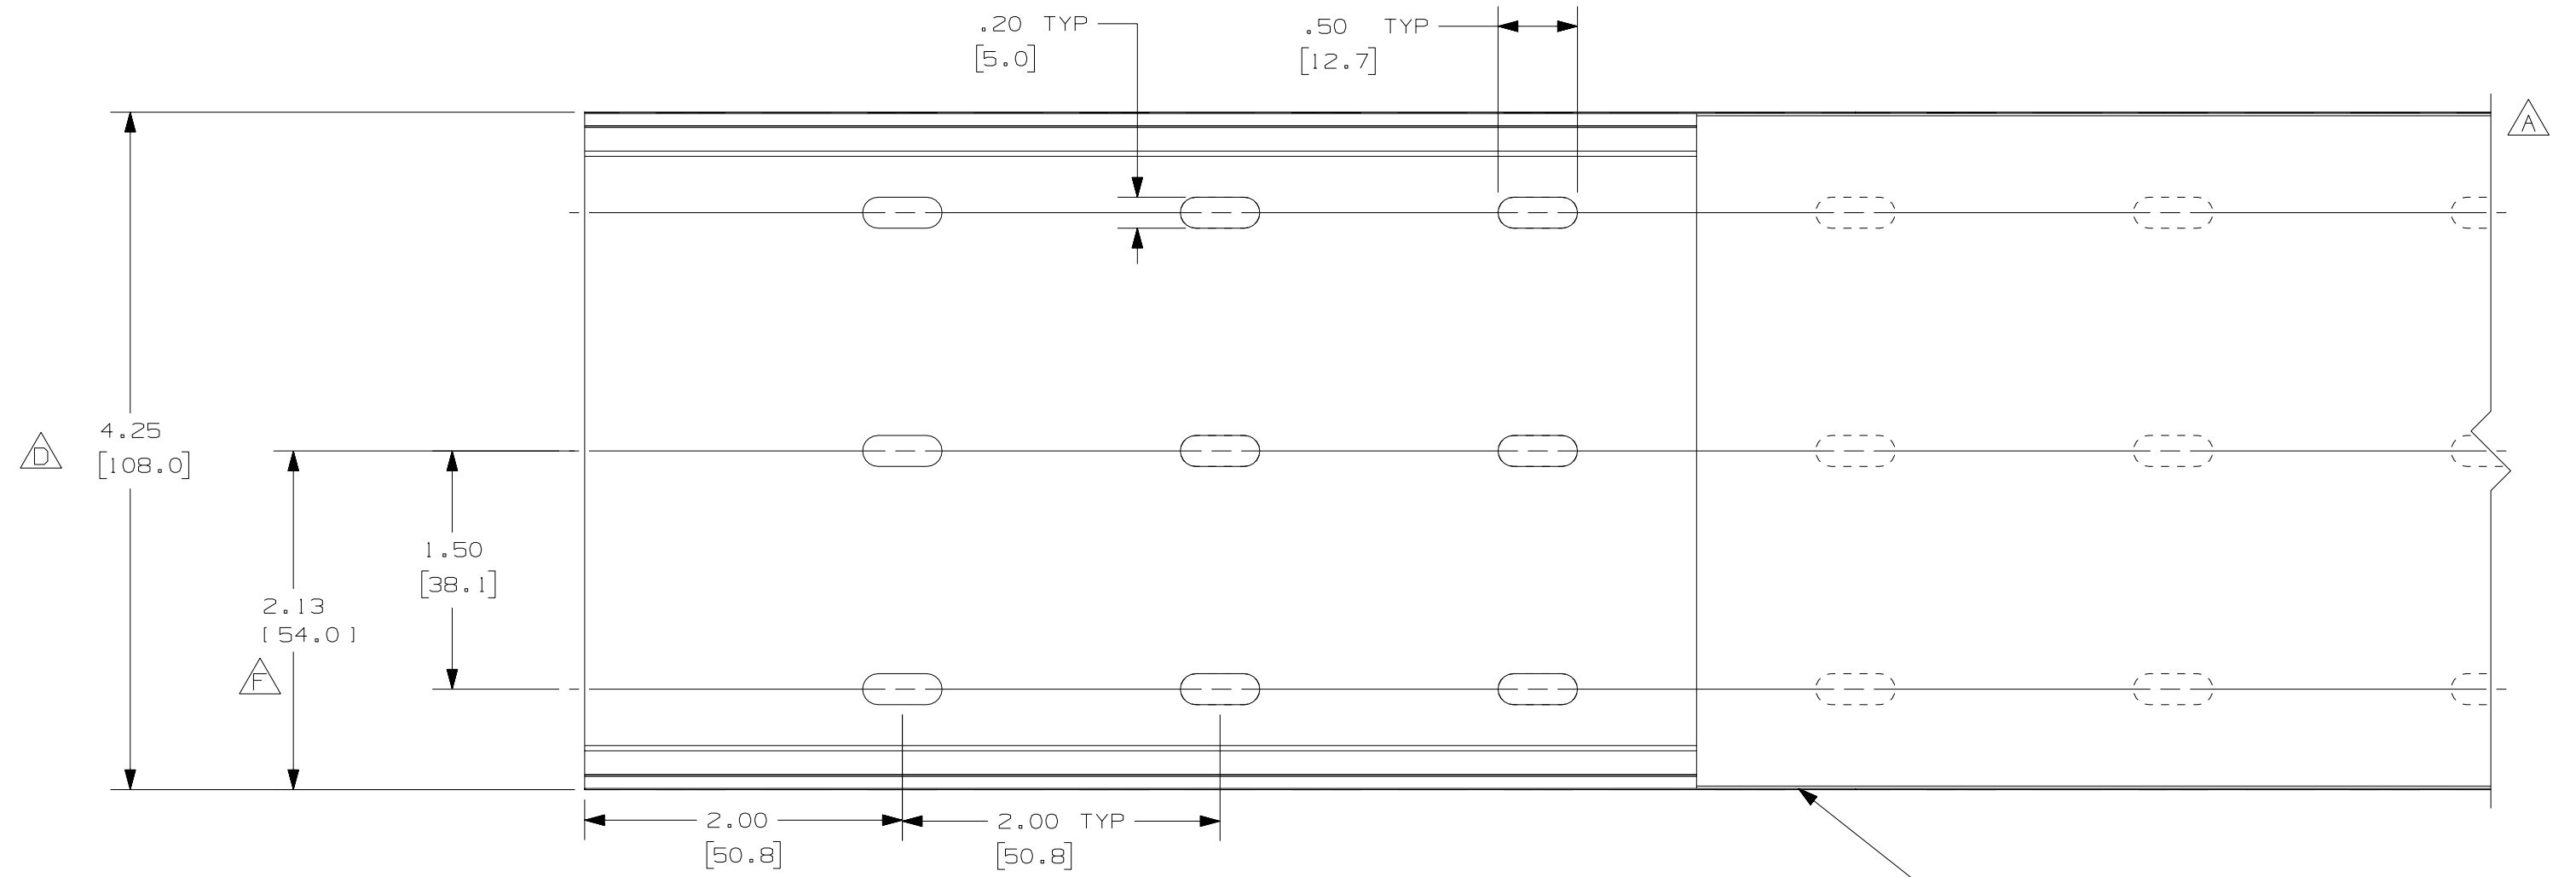

THIS COPY IS PROVIDED ON A RESTRICTED BASIS AND IS NOT TO BE USED IN ANY WAY DETRIMENTAL TO THE INTERESTS OF PANDUIT CORP.

NOTES:

1. ALL DIMENSIONS ARE REFERENCE ONLY.
2. DIMENSIONS IN PARENTHESIS ARE METRIC.
3. THE ** DENOTE COLOR.
4. DUCT AND COVER ARE AVAILABLE IN 6 FT [1828.8] LENGTHS.

REV	DATE	BY	CHK	DESCRIPTION
--	-----	---	---	G. ADDED LENGTH NOTE F. CORRECTED DIMENSION
2	8/12/07	JCSTMKBE		E. DELETED DIMENSION D. ADDED DIMENSION
--	-----	---	---	C. CHANGED DRAWING SIZE
1	6-18-04	JCSTMKBE		B. CHANGED VIEW A. ADDED TOP VIEW, NOTES, AND LABELS
R	4-25-03	JCST	JGG	DRAWING RELEASED