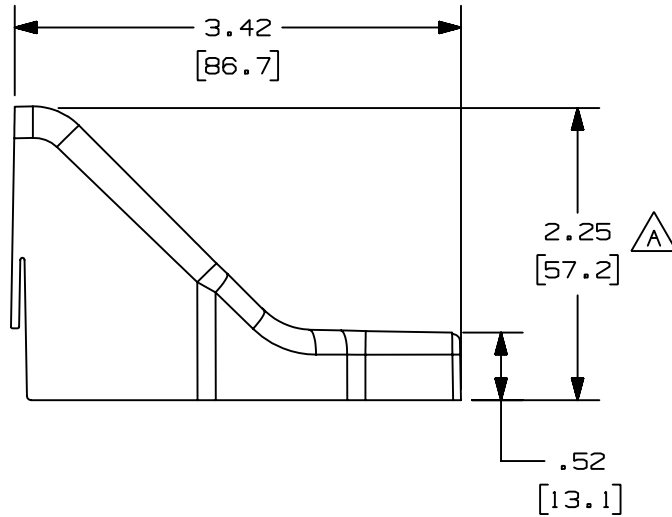

THIS COPY IS PROVIDED ON A RESTRICTED BASIS AND IS NOT TO BE USED IN ANY WAY DETRIMENTAL TO THE INTERESTS OF PANDUIT CORP.

PANDUIT P/N	WEIGHT
DCF3	.037 lbs (16.78 g)

- NOTES:
1. SEE CURRENT CATALOG FOR ADDITIONAL PART SUFFIXES TO INDICATE COLOR AND OR PACKAGE QUANTITY.
 2. THE DCF5 FITTING IS USED WITH LD3 AND LDP3 RACEWAYS.
 3. DIMENSIONS IN PARENTHESIS ARE IN METRIC.

CAD FILENAME/LAYERS D36725CC_DC_DCF3_00E.PRT

REV	DATE	BY	CHK	DESCRIPTION	ECN	R	CUST	SUP
4	01-20-05	JBN	RMHI	D. REVISED WEIGHT OF THE PART	36725-10	RGRO	RGRO	
3	03-08-04	JHEP	RGRO	C. REMOVED CD3 FROM NOTE 2	36725-10	RGRO	RGRO	
2	07-02-02	JHNUR	RMHI	B. REVISED MATERIAL IN DRAWING TITLE BLOCK.	36725-10	RGRO	RGRO	
1	06-18-99	DW	HIW	A. CORRECTED DIMENSION WAS 2.25(57.0).	36725-10	HIW	HIW	
R	05-25-99	DW	HIW	RELEASED TO PRODUCTION	36725-10	HIW	HIW	

PANDUIT CORP. TINLEY PARK, ILLINOIS	
LD3 DROP CEILING FITTING (DCF3) CUSTOMER DRAWING	
UNLESS OTHERWISE SPECIFIED, DIMENSIONAL TOLERANCES ARE: (.X) ± (.XXX) ± (.XX) ± .03 (.8) ANGLES ±	UNLESS OTHERWISE SPECIFIED, ALL DIMENSIONS ARE GIVEN IN INCHES, THIRD ANGLE PROJECTION.
DRAWN BY DW	MAT'L: ABS
DATE 05-21-99	SCALE NONE
CHK'D HIW	DRAWING NO. 36725-10
	DWG SIZE A