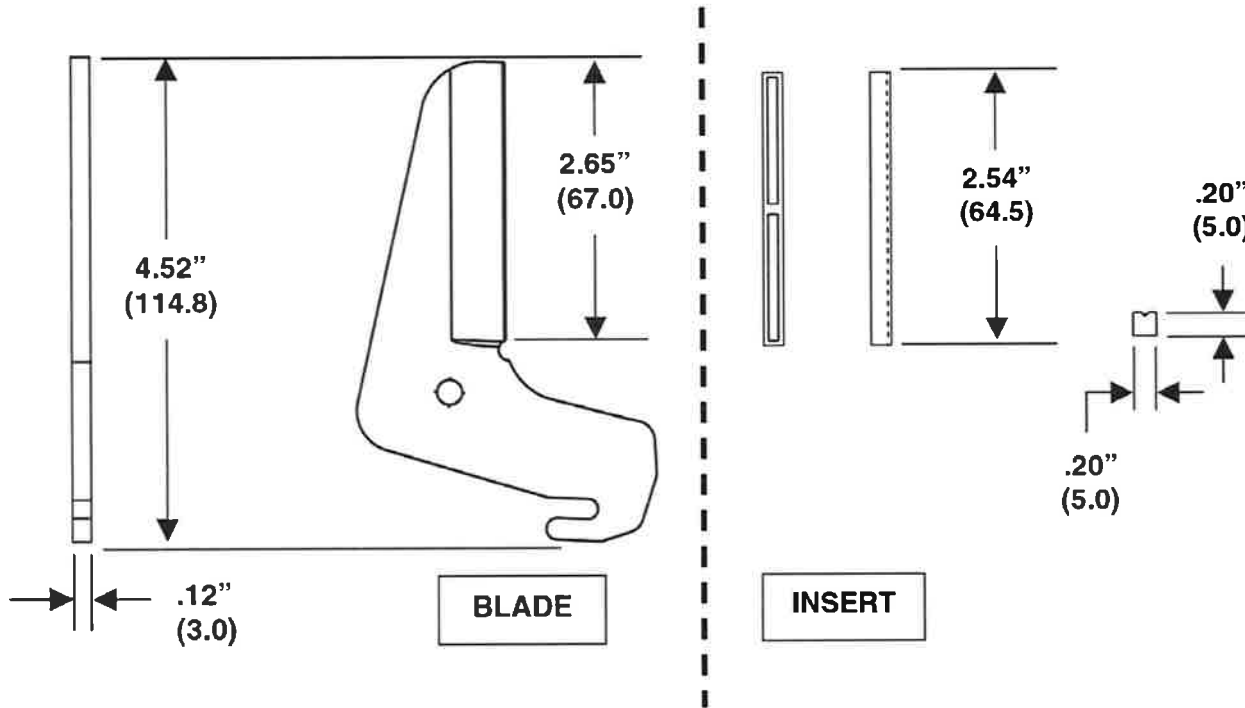

THIS COPY IS PROVIDED ON A RESTRICTED BASIS AND IS NOT TO BE USED IN ANY WAY DETRIMENTAL TO THE INTERESTS OF PANDUIT CORP.

Dimensions in parentheses are metric.
All dimensions are for reference only.

NOTES:

Panduit Part No.: DCT-BLD
Includes blade and insert for DCT-BLD tool.

These replacement parts are intended to be used as a cutting surface blade and insert with the DCT Duct Cutting Tool.

WEIGHT: 2.6 oz. (74.1 gr.)

Panduit Part No.: DCT-RI
Duct cutting replacement nylon insert.

This replacement part is intended to be used as a cutting surface insert with the DCT Duct Cutting Tool.

WEIGHT: .04 oz./5 pcs.
(11.3 gr./5 pcs.)

F:/rvusers/engdocsnew/custdwg/
WD24986A01 01 DCT-BLD DCT-RI CD.doc

						DCT-BLD * DUCT CUTTING REPLC. BLADE DCT-RI * DUCT CUTTING REPLC. NYLON INSERT						
						CUSTOMER DRAWING						
						ITEM REVISION NAME:	PANDUIT					
						WD24986A01_01		MATERIAL: -----				
						UNLESS OTHERWISE SPECIFIED, DIMENSIONAL TOLERANCES ARE: (.x) ± --- (.xxx) ± --- (.xx) ± --- ANGLES ± ---	DRAWING NUMBER: WD24986A01					
01	6-17-14	BLR	<i>[Signature]</i>	<i>[Signature]</i>	REDRAWN, NEW TEMPLATE	4756	THIRD ANGLE PROJECTION					
REV	DATE	BY	CHK	APR	DESCRIPTION	ECN	DRAWN BY: BLR	DATE: 6-17-14	CHK BJPU	SCALE NONE	SHT 1 OF 1	SIZE A