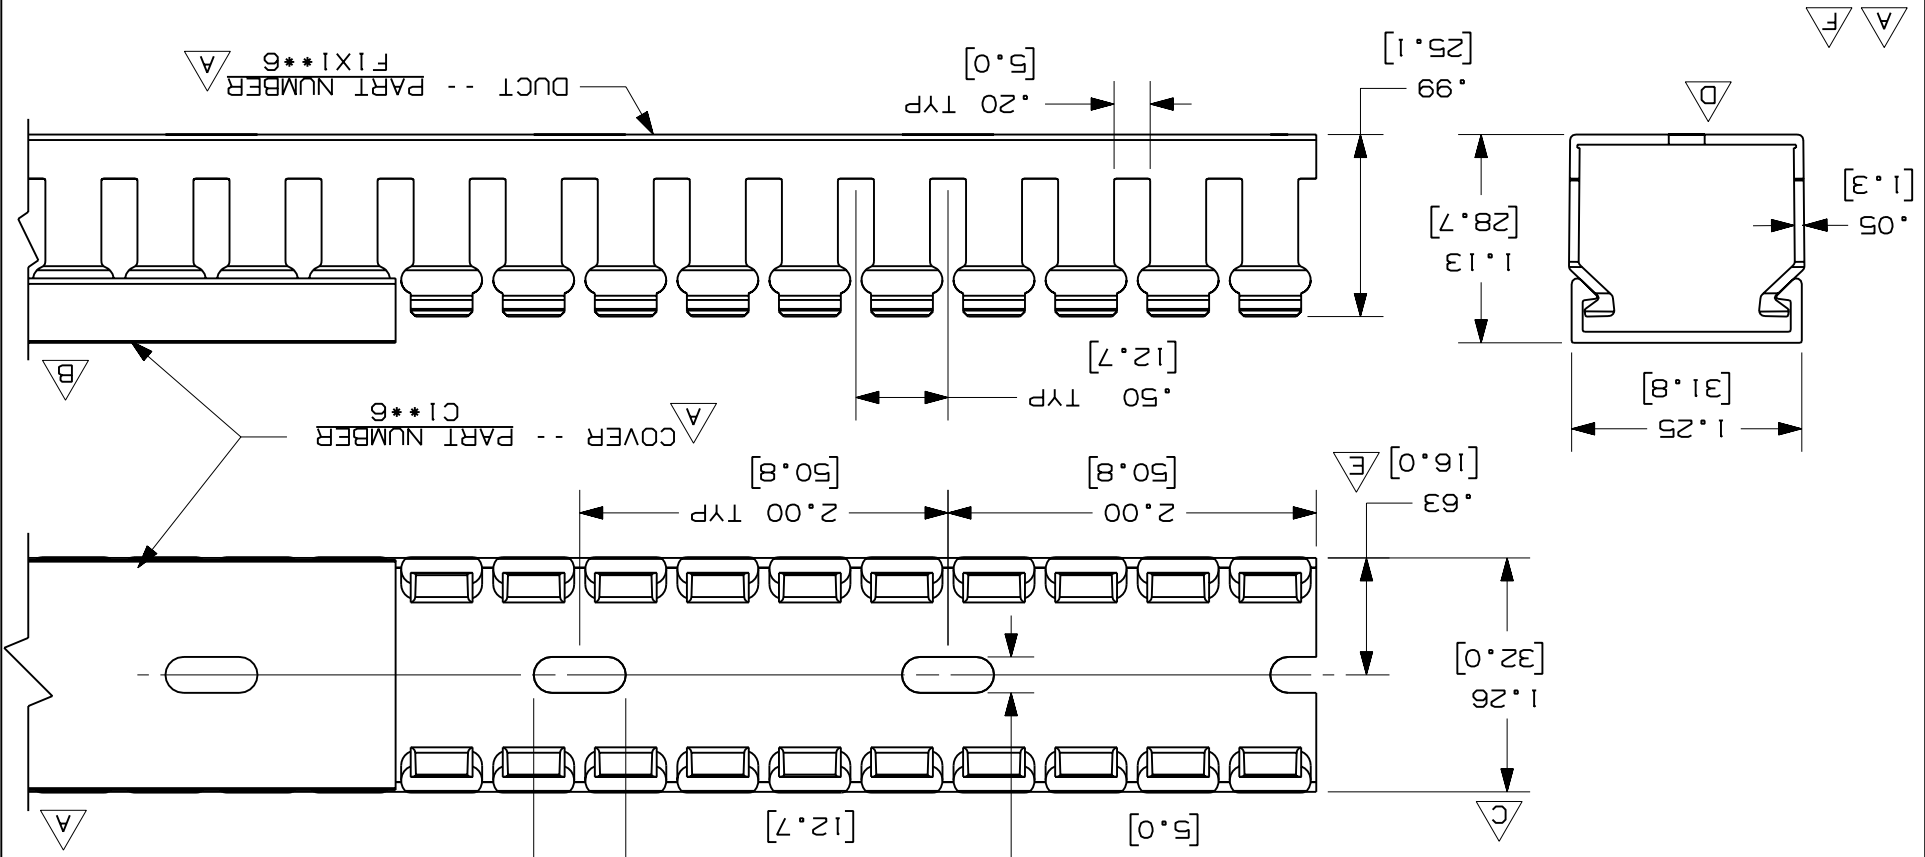

REV	DATE	BY	CHK	DESCRIPTION
R	5/22/03	JCST	JGG	DRAWING RELEASED
1	5/27/04	JCST	MKB	A. ADDED TOP VIEW, LABELS, AND NOTES. B. CHANGED VIEW C. ADDED DIMENSION
2	7/23/07	JCST	MKB	D. REMOVED DIMENSION E. CORRECTED DIMENSION F. ADDED LENGTH NOTE

DATE	5/22/03	CHECKED	JGG
DATE	5/22/03	DRAWN BY	JCST
DRAWING NO.		36897-761	
SCALE		FULL	
MATERIAL		PVC	

PANDUIT
CORP., TINLEY PARK, ILLINOIS

D1100BX-DC/00C

4. DUCT AND COVER ARE AVAILABLE IN 6 FT (1828.8) LENGTH

3. THE ** DENOTE COLOR.

2. DIMENSIONS IN PARENTHESES ARE METRIC.

1. ALL DIMENSIONS ARE REFERENCE ONLY.

NOTE.

THIS COPY IS PROVIDED ON A RESTRICTED BASIS AND IS NOT TO BE USED IN ANY WAY DETRIMENTAL TO THE INTERESTS OF PANDUIT CORP.