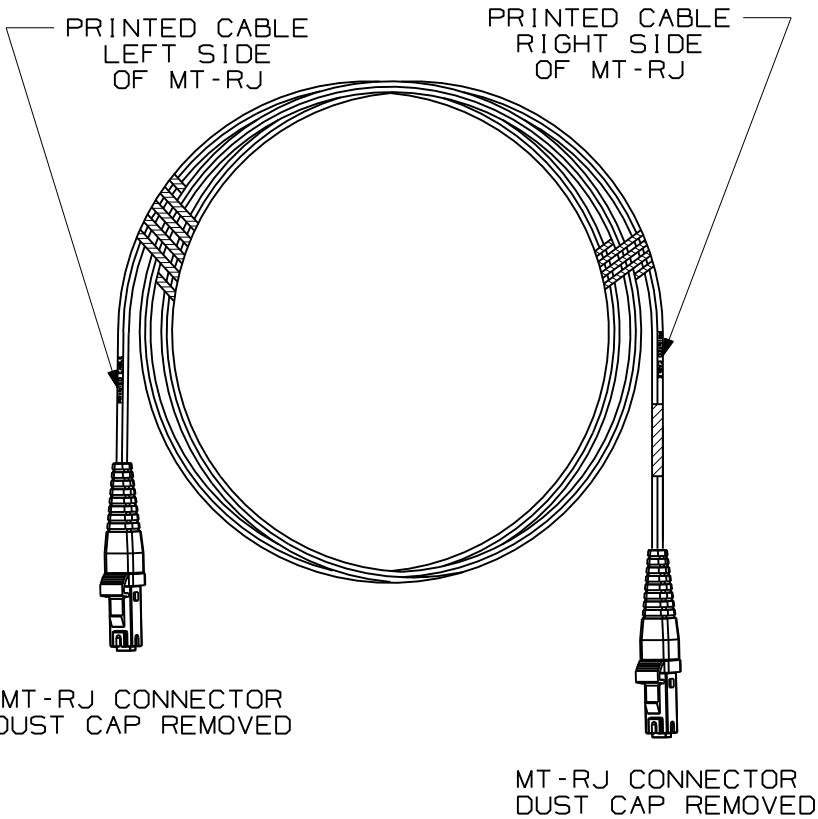

THIS COPY IS PROVIDED ON A RESTRICTED BASIS AND IS NOT TO BE USED IN ANY WAY DETRIMENTAL TO THE INTERESTS OF PANDUIT CORP.

PANDUIT PART NO.	DESCRIPTION	AVAILABLE LENGTHS
F6Z12-12M*	62.5/125um OR 50/125um MULTIMODE RISER RATED PATCHCORD MT-RJ TO MT-RJ	1, 2, 3, 5, & 10 METER
F5Z12-12M*		

COMPONENT	TYPE/DESCRIPTION	COLOR	MAXIMUM LOSS
CABLE	62.5 OR 50/125um 1.8mm ZIPCORD CABLE RISER RATED	ORANGE	
CONNECTORS	MULTIMODE MT-RJ	BLACK	.35 dB

PANDUIT PART NO.	DESCRIPTION	AVAILABLE LENGTHS
F6LZ12-12M*	62.5/125um OR 50/125um MULTIMODE LS-ZH PATCHCORD MT-RJ TO MT-RJ	1, 2, 3, 5, & 10 METER
F5LZ12-12M*		

										FIBER OPTIC PATCH CORD MT-RJ TO MT-RJ CONFIGURATION CUSTOMER DRAWING			
										 PANDUIT ™ CORP. TINLEY PARK, ILL 60477			
										ALL DIMENSIONS ARE GIVEN IN INCHES UNLESS OTHERWISE SPECIFIED. DIMENSIONAL TOLERANCES ARE: (.X) ±.03 (.XXX) ±.010 (0.3)		DRAWING FILENAME MO2412BP_DC_00A.prt	
										THIRD ANGLE PROJECTION		SCALE NONE	
										DRAWN BY JH		PART NO. SEE TABLE	
										DATE 06-22-06		DRAWING NO. 02412-11	
										CHECK'D		SIZE A	
REV	DATE	BY	CHK	DESCRIPTION	ECN	R	CUST	SUP	OTH				
R	06-30-06	JH		RELEASED FOR PRODUCTION	02412-11								