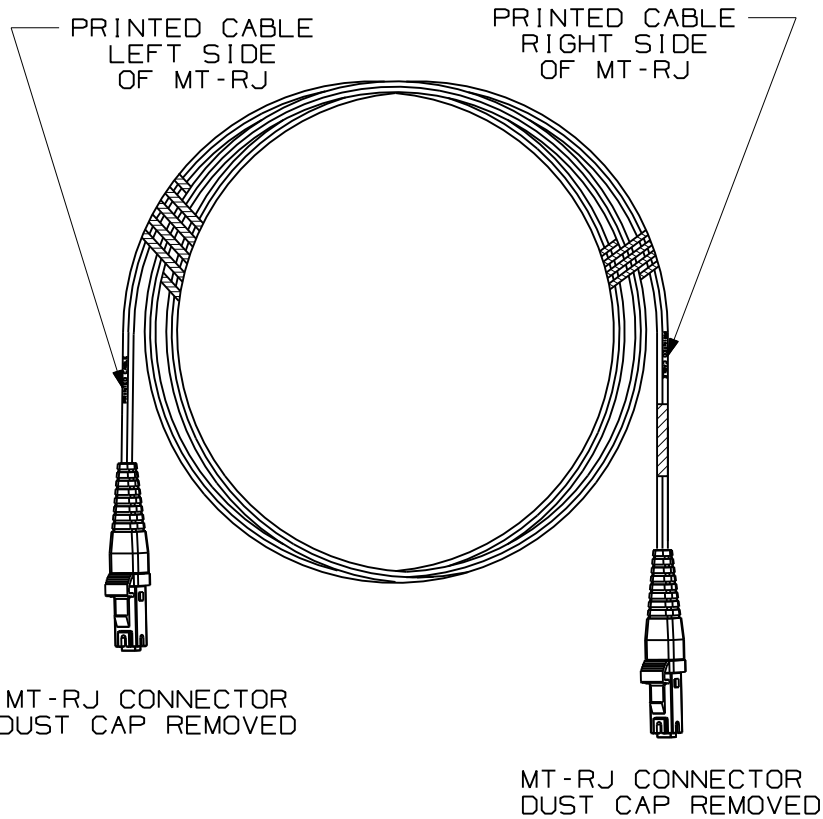

THIS COPY IS PROVIDED ON A RESTRICTED BASIS AND IS NOT TO BE USED IN ANY WAY DETRIMENTAL TO THE INTERESTS OF PANDUIT CORP.

PANDUIT PART NO.	DESCRIPTION	AVAILABLE LENGTHS
F6Z12-12M*	62.5/125um OR 50/125um MULTIMODE RISER RATED PATCHCORD MT-RJ TO MT-RJ	1, 2, 3, 5, & 10 METER
F5Z12-12M*		

COMPONENT	TYPE/DESCRIPTION	COLOR	MAXIMUM LOSS
CABLE	62.5 OR 50/125um 1.8mm ZIPCORD CABLE RISER RATED	ORANGE	
CONNECTORS	MULTIMODE MT-RJ	BLACK	.35 dB

PANDUIT PART NO.	DESCRIPTION	AVAILABLE LENGTHS
F6LZ12-12M*	62.5/125um OR 50/125um MULTIMODE LS-ZH PATCHCORD MT-RJ TO MT-RJ	1, 2, 3, 5, & 10 METER
F5LZ12-12M*		