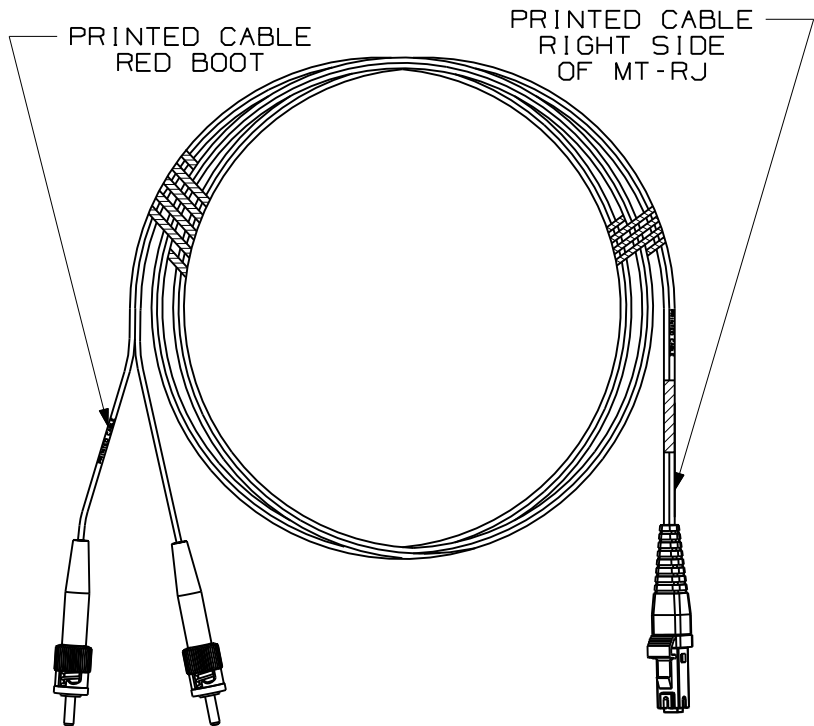

THIS COPY IS PROVIDED ON A RESTRICTED BASIS AND IS NOT TO BE USED IN ANY WAY DETRIMENTAL TO THE INTERESTS OF PANDUIT CORP.

ST CONNECTORS
DUST CAPS REMOVED

MT-RJ CONNECTOR
DUST CAP REMOVED

NOTES:

1. SEE CURRENT CATALOG FOR PACKAGE QUANTITY.
2. FOR LENGTHS OTHER THAN THOSE SHOWN, CONTACT YOUR PANDUIT SALES PERSON.
3. TESTED TO EIA/TIA 568-B.3.
4. PATCH CORD ROUTING CONFIGURATION A TO B.

PANDUIT PART NO.	DESCRIPTION	AVAILABLE LENGTHS
F6Z2-12M*	62.5/125um OR 50/125um MULTIMODE RISER RATED PATCH CORD ST TO MT-RJ	1, 2, 3, 5, & 10 METER
F5Z2-12M*		

COMPONENT	TYPE/DESCRIPTION	COLOR	MAXIMUM LOSS
CABLE	62.5 OR 50/125um 1.8mm ZIPCORD CABLE RISER RATED	ORANGE	
CONNECTORS	MULTIMODE ST (2)	RED/ BLACK	.35 dB
	MULTIMODE MT-RJ	BLACK	.35 dB