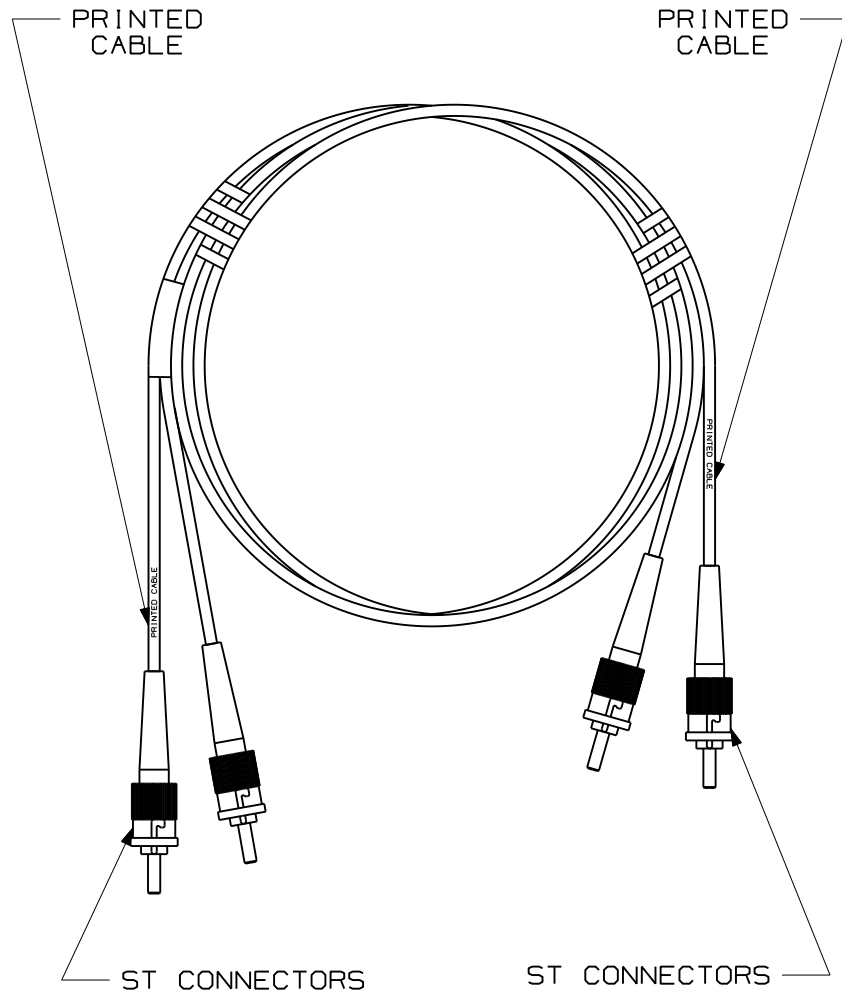

THIS COPY IS PROVIDED ON A RESTRICTED BASIS AND IS NOT TO BE USED IN ANY WAY DETRIMENTAL TO THE INTERESTS OF PANDUIT CORP.

NOTES:

1. SEE SHEET 2 FOR PRODUCT DESCRIPTIONS AND TECHNICAL SPECIFICATIONS.
2. SEE CURRENT CATALOG FOR PATCH CORD LENGTHS AND PACKAGE QUANTITY.
3. FOR LENGTHS OTHER THAN THOSE LISTED IN CATALOG, CONTACT YOUR PANDUIT SALES PERSON.
4. TESTED TO EIA/TIA 568-B.3.
5. PATCH CORD ROUTING CONFIGURATION A TO B.
6. ALL MATERIALS AND COMPONENTS USED MEET THE MATERIAL RESTRICTIONS OF RoHS, (EUROPEAN DIRECTIVE 2002/95/EC ON THE RESTRICTION OF HAZARDOUS SUBSTANCES) AS PROPOSED BY THE RoHS TECHNICAL ADAPTATION COMMITTEE.

REV	DATE	BY	CHK	DESCRIPTION	ECN	R	CUST	SUP	OTH
R	06-05-07	MC		RELEASED TO PRODUCTION	02779-13				

FIBER OPTIC PATCH CORD DUPLEX ST TO ST CONFIGURATION CUSTOMER DRAWING	
	PANDUIT™ CORP. TINLEY PARK, ILL 60477
THIRD ANGLE PROJECTION	ALL DIMENSIONS ARE GIVEN IN INCHES UNLESS OTHERWISE SPECIFIED. DIMENSIONAL TOLERANCES ARE: (.X) ±.03 | (.XXX) ±.010 | (.3) (.XX) ±.03 | (.8) ANGLES
DRAWN BY: MC	REVIEW DRAWING NUMBERS
DATE: 04-27-07	PART NO. SEE TABLE, SHT. 2
CHK'D	DRAWING NO. 02779-13 (SHT. 1 of 2)
SCALE: NONE SIZE: A