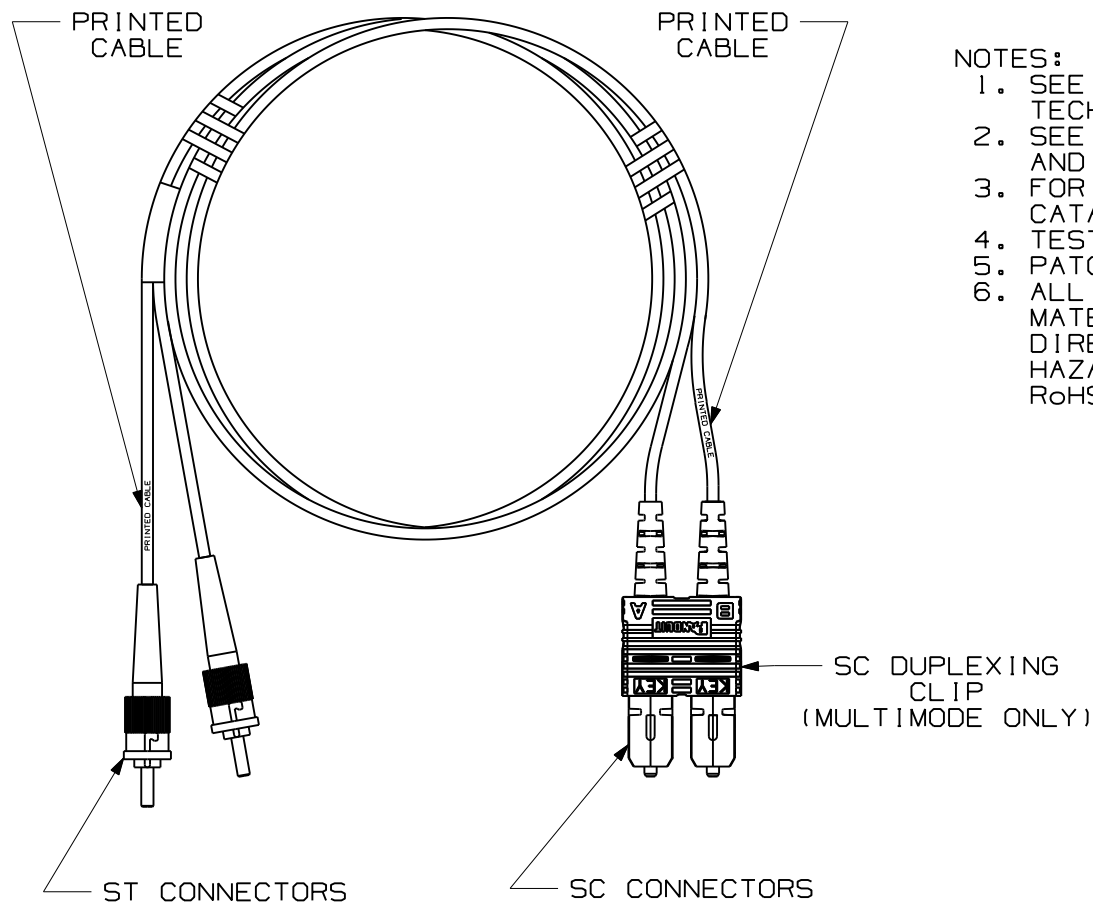

THIS COPY IS PROVIDED ON A RESTRICTED BASIS AND IS NOT TO BE USED IN ANY WAY DETRIMENTAL TO THE INTERESTS OF PANDUIT CORP.

NOTES:

1. SEE SHEET 2 FOR PRODUCT DESCRIPTIONS AND TECHNICAL SPECIFICATIONS.
2. SEE CURRENT CATALOG FOR PATCH CORD LENGTHS AND PACKAGE QUANTITIES.
3. FOR LENGTHS OTHER THAN THOSE LISTED IN CATALOG, CONTACT YOUR PANDUIT SALES PERSON.
4. TESTED TO EIA/TIA 568-B.3.
5. PATCH CORD ROUTING CONFIGURATION A TO B.
6. ALL MATERIALS AND COMPONENTS USED MEET THE MATERIAL RESTRICTIONS OF RoHS, (EUROPEAN DIRECTIVE 2002/95/EC ON THE RESTRICTION OF HAZARDOUS SUBSTANCES) AS PROPOSED BY THE RoHS TECHNICAL ADAPTATION COMMITTEE.

										FIBER OPTIC PATCH CORD DUPLEX ST TO SC CONFIGURATION CUSTOMER DRAWING			
										 PANDUIT TM CORP. TINLEY PARK, ILL 60477			
										ALL DIMENSIONS ARE GIVEN IN INCHES UNLESS OTHERWISE SPECIFIED.		DRAWING FILENAME M02779BD_DC_00A.prt	
										DIMENSIONAL TOLERANCES ARE: (.X) ±.010 (0.3) (.XX) ±.03 (0.8) ANGLES		SCALE NONE	
										THIRD ANGLE PROJECTION		PART NO. SEE TABLE, SHT. 2	
										DRAWN BY MC		REVIEW DRAWING NUMBERS	
										DATE 04-27-07		DRAWING NO. 02779-12	
										CHECK'D		(SHT. 1 of 2)	
REV	DATE	BY	CHK	DESCRIPTION	ECN	R	CUST	SUP	OTH			SIZE A	
R	06-05-07	MC		RELEASED TO PRODUCTION	02779-12								

* - DENOTES PATCH CORD LENGTH, WHERE M = METERS AND F = FEET

										FIBER OPTIC PATCH CORD DUPLEX ST TO SC CONFIGURATION CUSTOMER DRAWING					
										 PANDUIT ™ CORP. TINLEY PARK, ILL 60477					
										 THIRD ANGLE PROJECTION		ALL DIMENSIONS ARE GIVEN IN INCHES UNLESS OTHERWISE SPECIFIED. DIMENSIONAL TOLERANCES ARE: (.X) ±.03 (.XXX) ±.010 (.3) ±.015 ANGLE ±.03		DRAWING FILENAME M02779BD_DC_00A.prt SCALE NONE	
										DRAWN BY MC		REVIEW DRAWING NUMBERS		PART NO. SEE TABLE	
										DATE 04-27-07		DRAWING NO. 02779-12		SIZE A	
REV	DATE	BY	CHK	DESCRIPTION			ECN	R	CUST	SUP	OTH	CHK'D (SHT. 2 of 2)			
R	06-05-07	MC		RELEASED TO PRODUCTION			02779-12								