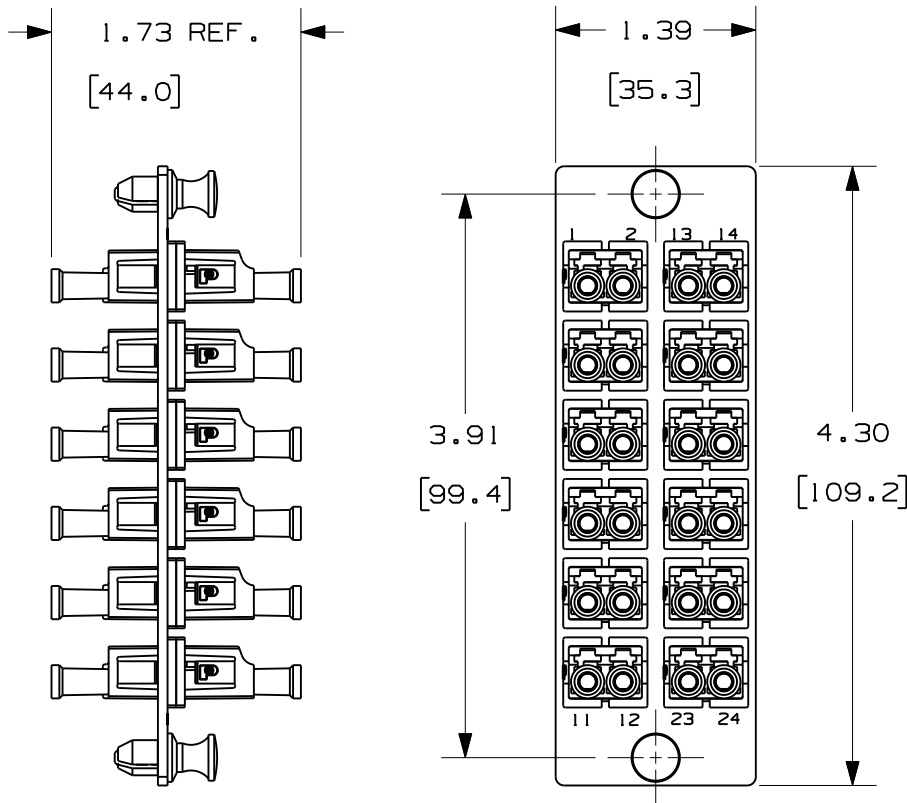

THIS COPY IS PROVIDED ON A RESTRICTED BASIS AND IS NOT TO BE USED IN ANY WAY DETRIMENTAL TO THE INTERESTS OF PANDUIT CORP.

PANDUIT P/N	ADAPTER COLOT	SPLIT SLEEVE TYPE
FAP12WE1DLC	ELECTRIC IVORY	PHOS BRONZE
FAP12WAQDLC	AQUA	
FAP12WBLDLC	BLACK	
FAP12WBUDLCZ	BLUE	ZIRCONIA
FAP12WAQDLCZ	AQUA	

NOTES:

- SEE CURRENT CATALOG FOR PART NUMBER SUFFIXES TO INDICATE COLOR AND/OR PACKAGE QUANTITIES.
- SEE CATALOG FOR COMPLETE LIST OF PARTS APPLICABLE FOR USE WITH THIS PRODUCT.
- MATERIALS:
 - PLATE: C.R.S. POWDER COATED
 - ADAPTER: COMPOSITE, ELECTRIC IVORY, BLUE OR AQUA.
 - SPLIT SLEEVE: SEE TABLE.
- DIMENSIONS IN BRACKETS ARE METRIC.

REV	DATE	BY	CHK	DESCRIPTION	ECN	R	CUST	SUP	OTH
03	01-31-11	EFK		RELEASED TO PRODUCTION	01945-14				

12 POSITION
 DUPLEX LC FIBER ADAPTER PANEL
 CUSTOMER DRAWING

PANDUIT™
 CORP.
 TINLEY PARK, ILL 60477

ALL DIMENSIONS ARE GIVEN IN INCHES,
 UNLESS OTHERWISE SPECIFIED,
 DIMENSIONAL TOLERANCES ARE:
 (.X) (.XXX) ± .010 (0.3)
 (.XX) ± .03 (0.8) ANGLES