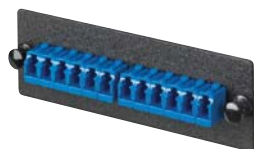

FAP12WBULCZ

Part Number	Part Description	Std. Pkg. Qty.	Std. Ctn. Qty.
LC Fiber Adapter Panels – 10Gig™ OM3/OM4 50/125µm (Aqua Adapters)			
FAP6WAQDLCZ	LC 10Gig™ FAP loaded with six LC 10Gig™ Duplex Multimode Fiber Optic Adapters (Aqua) with zirconia ceramic split sleeves.	1	10
FAP6WAQDLC	LC 10Gig™ FAP loaded with six LC 10Gig™ Duplex Multimode Fiber Optic Adapters (Aqua) with phosphor bronze split sleeves.	1	10
FAP8WAQDLCZ	LC 10Gig™ FAP loaded with eight LC 10Gig™ Duplex Multimode Fiber Optic Adapters (Aqua) with zirconia ceramic split sleeves.	1	10
FAP8WAQDLC	LC 10Gig™ FAP loaded with eight LC 10Gig™ Duplex Multimode Fiber Optic Adapters (Aqua) with phosphor bronze split sleeves.	1	10
FAP12WAQDLCZ	LC 10Gig™ FAP loaded with twelve LC 10Gig™ Duplex Multimode Fiber Optic Adapters (Aqua) with zirconia ceramic split sleeves.	1	10
FAP12WAQDLC	LC 10Gig™ FAP loaded with twelve LC 10Gig™ Duplex Multimode Fiber Optic Adapters (Aqua) with phosphor bronze split sleeves.	1	10
LC Fiber Adapter Panels – OM2 50/125µm (Black Adapters)			
FAP6WBLDLC	LC FAP loaded with six LC duplex multimode fiber optic adapters (Black) with phosphor bronze split sleeves.	1	10
FAP8WBLDLC	LC FAP loaded with eight LC duplex multimode fiber optic adapters (Black) with phosphor bronze split sleeves.	1	10
FAP12WBLDLC	LC FAP loaded with twelve LC duplex multimode fiber optic adapters (Black) with phosphor bronze split sleeves.	1	10
LC Fiber Adapter Panels – OM1 62.5/125µm (Electric Ivory Adapters)			
FAP6WEIDLC	LC FAP loaded with six LC duplex multimode fiber optic adapters (Electric Ivory) with phosphor bronze split sleeves.	1	10
FAP8WEIDLC	LC FAP loaded with eight LC duplex multimode fiber optic adapters (Electric Ivory) with phosphor bronze split sleeves.	1	10
FAP12WEIDLC	LC FAP loaded with twelve LC duplex multimode fiber optic adapters (Electric Ivory) with phosphor bronze split sleeves.	1	10
LC Fiber Adapter Panels – OS1/OS2 9/125µm (Blue Adapters)			
FAP12WBULCZ	LC FAP loaded with twelve LC simplex singlemode fiber optic adapters (Blue) with zirconia ceramic split sleeves.	1	10
FAP6WBUDLCZ	LC FAP loaded with six LC duplex singlemode fiber optic adapters (Blue) with zirconia ceramic split sleeves.	1	10
FAP8WBUDLCZ	LC FAP loaded with eight LC duplex singlemode fiber optic adapters (Blue) with zirconia ceramic split sleeves.	1	10
FAP12WBUDLCZ	LC FAP loaded with twelve LC duplex singlemode fiber optic adapters (Blue) with zirconia ceramic split sleeves.	1	10