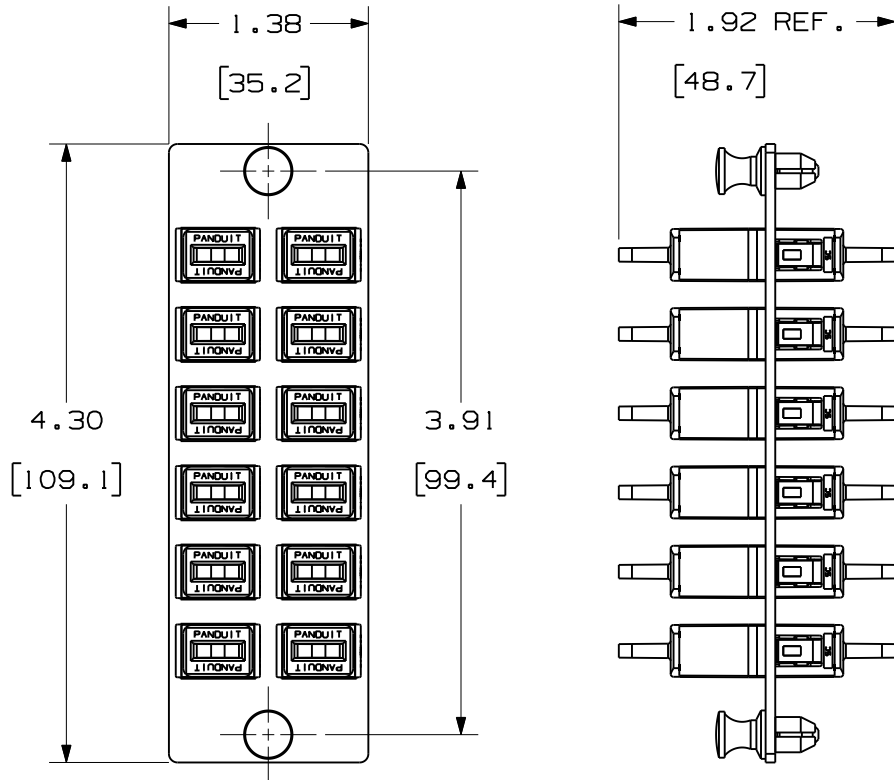

THIS COPY IS PROVIDED ON A RESTRICTED BASIS AND IS NOT TO BE USED IN ANY WAY DETRIMENTAL TO THE INTERESTS OF PANDUIT CORP.

PANDUIT P/N	ADAPTER COLOR	SPLIT SLEEVE TYPE
FAP12WE1SC	ELECTRIC IVORY	PHOS BRONZE
FAP12WBLSC	BLACK	PHOS BRONZE
FAP12WBUSCZ	BLUE	ZIRCONIA
FAP12WAGSCZ	APC GREEN	ZIRCONIA

NOTES:

- SEE CURRENT CATALOG FOR PART NUMBER SUFFIXES TO INDICATE COLOR AND/OR PACKAGE QUANTITIES.
- SEE CATALOG FOR COMPLETE LIST OF PARTS APPLICABLE FOR USE WITH THIS PRODUCT.
- MATERIALS:
 - PLATE: C.R.S. POWDER COATED
 - ADAPTER: COMPOSITE
 - SPLIT SLEEVE: SEE TABLE
- DIMENSIONS IN BRACKETS ARE METRIC.

REV	DATE	BY	CHK	DESCRIPTION	ECN	R	CUST	SUP	OTH
01	01-29-09	EFK		RELEASED TO PRODUCTION	01945-17				

12 POSITION
SIMPLEX SC FIBER ADAPTER PANEL
CUSTOMER DRAWING

PANDUIT™
CORP.
TINLEY PARK, ILL 60477

ALL DIMENSIONS ARE GIVEN IN INCHES, UNLESS OTHERWISE SPECIFIED.
DIMENSIONAL TOLERANCES ARE:
(.X) ±.03 (0.8) ANGLES
(.XXX) ±.010 (0.3)

DRAWING FILENAME
M01945AG_DC_00B.prt
SCALE
NONE

DRAWN BY
MC
DATE
09-02-04
CHK'D
TMS

REVIEW DRAWING NUMBERS

SEE NOTES

PART NO.
FAP12W••SC
FAP12W••SCZ
DRAWING NO.
01945-17
SIZE
A

X-ON Electronics

Largest Supplier of Electrical and Electronic Components