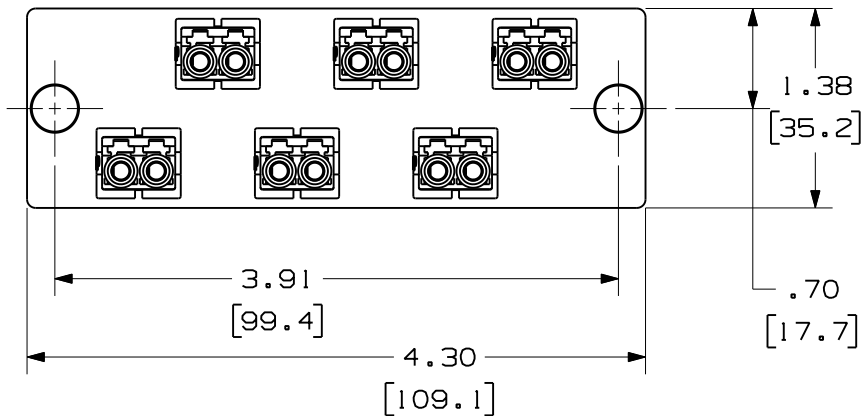

NOTES:

1. SEE CURRENT CATALOG FOR PART NUMBER SUFFIXES TO INDICATE COLOR AND/OR PACKAGE QUANTITIES.
2. SEE CATALOG FOR COMPLETE LIST OF PARTS APPLICABLE FOR USE WITH THIS PRODUCT.
3. MATERIALS:
 - a. PLATE: C.R.S. POWDER COATED
 - b. ADAPTER: COMPOSITE, SEE TABLE
 - c. SPLIT SLEEVE: SEE TABLE
4. DIMENSIONS IN BRACKETS ARE METRIC.

REV	DATE	BY	CHK	DESCRIPTION	ECN	R	CUST	SUP	OTH
01	01-31-11	EFK		RELEASED TO PRODUCTION	01945-37				

6 POSITION DUPLEX LC FIBER ADAPTER PANEL CUSTOMER DRAWING	
 PANDUIT ™ CORP. TINLEY PARK, ILL 60477	
ALL DIMENSIONS ARE GIVEN IN INCHES, UNLESS OTHERWISE SPECIFIED. DIMENSIONAL TOLERANCES ARE: (.X) ±.03 (.XXX) ±.010 (0.3)	DRAWING FILENAME MO1945AP_DC/02A SCALE NONE
THIRD ANGLE PROJECTION	PART NO. SEE TABLE
DRAWN BY MC	REVIEW DRAWING NUMBERS
DATE 03-08-05	DRAWING NO. 01945-37
CHECK'D JAW	SIZE A
SEE NOTES	