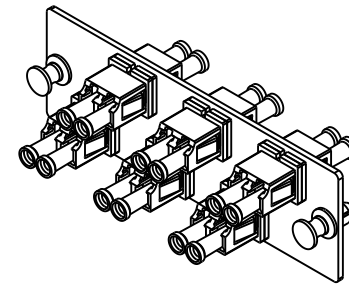

THIS COPY IS PROVIDED ON A RESTRICTED BASIS AND IS NOT TO BE USED IN ANY WAY DETRIMENTAL TO THE INTERESTS OF PANDUIT CORP.

PANDUIT P/N	ADAPTER HOUSING COLOR	SPLIT SLEEVE TYPE
FAP6WAQDLC	AQUA	PHOS BRONZE
FAP6WBLDLC	BLACK	
FAP6WEIDL	ELECTRIC IVORY	ZIRCONIA
FAP6WAQDLCZ	AQUA	
FAP6WBUDLCZ	BLUE	

NOTES:

1. SEE CURRENT CATALOG FOR PART NUMBER SUFFIXES TO INDICATE COLOR AND/OR PACKAGE QUANTITIES.
2. SEE CATALOG FOR COMPLETE LIST OF PARTS APPLICABLE FOR USE WITH THIS PRODUCT.
3. MATERIALS:
 - a. PLATE: C.R.S. POWDER COATED
 - b. ADAPTER: COMPOSITE, SEE TABLE
 - c. SPLIT SLEEVE: SEE TABLE
4. DIMENSIONS IN BRACKETS ARE METRIC.

REV	DATE	BY	CHK	DESCRIPTION	ECN	R	CUST	SUP	OTH
01	01-31-11	EFK		RELEASED TO PRODUCTION	01945-37				

6 POSITION DUPLEX LC FIBER ADAPTER PANEL CUSTOMER DRAWING	
 PANDUIT ™ CORP. TINLEY PARK, ILL 60477	
ALL DIMENSIONS ARE GIVEN IN INCHES, UNLESS OTHERWISE SPECIFIED. DIMENSIONAL TOLERANCES ARE: (.X) ±.03 (.XXX) ±.010 (0.3)	DRAWING FILENAME MO1945AP_DC/02A SCALE NONE
THIRD ANGLE PROJECTION	PART NO. SEE TABLE
DRAWN BY MC	REVIEW DRAWING NUMBERS
DATE 03-08-05	DRAWING NO. 01945-37
CHECK'D JAW	SIZE A
SEE NOTES	