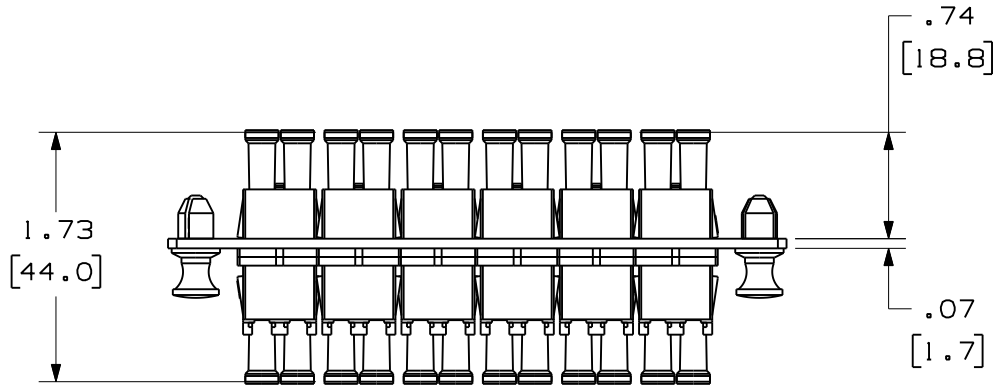

THIS COPY IS PROVIDED ON A RESTRICTED BASIS AND IS NOT TO BE USED IN ANY WAY DETRIMENTAL TO THE INTERESTS OF PANDUIT CORP.

PANDUIT P/N	ADAPTER HOUSING COLOR	SPLIT SLEEVE TYPE
FAP6WAQDLC	AQUA	PHOS BRONZE
FAP6WBLDLC	BLACK	
FAP6WEIDL	ELECTRIC IVORY	ZIRCONIA
FAP6WAQDLCZ	AQUA	
FAP6WBUDLCZ	BLUE	

NOTES:

1. SEE CURRENT CATALOG FOR PART NUMBER SUFFIXES TO INDICATE COLOR AND/OR PACKAGE QUANTITIES.
2. SEE CATALOG FOR COMPLETE LIST OF PARTS APPLICABLE FOR USE WITH THIS PRODUCT.
3. MATERIALS:
  - a. PLATE: C.R.S. POWDER COATED
  - b. ADAPTER: COMPOSITE, SEE TABLE
  - c. SPLIT SLEEVE: SEE TABLE
4. DIMENSIONS IN BRACKETS ARE METRIC.