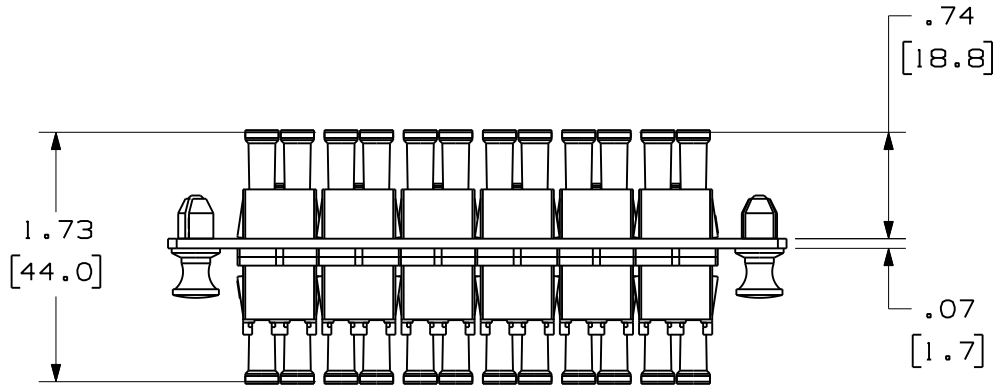

THIS COPY IS PROVIDED ON A RESTRICTED BASIS AND IS NOT TO BE USED IN ANY WAY DETRIMENTAL TO THE INTERESTS OF PANDUIT CORP.

PANDUIT P/N	ADAPTER HOUSING COLOR	SPLIT SLEEVE TYPE
FAP6WAQDLC	AQUA	PHOS BRONZE
FAP6WBLDLC	BLACK	
FAP6WEIDL	ELECTRIC IVORY	ZIRCONIA
FAP6WAQDLCZ	AQUA	
FAP6WBUDLCZ	BLUE	

NOTES:

1. SEE CURRENT CATALOG FOR PART NUMBER SUFFIXES TO INDICATE COLOR AND/OR PACKAGE QUANTITIES.
2. SEE CATALOG FOR COMPLETE LIST OF PARTS APPLICABLE FOR USE WITH THIS PRODUCT.
3. MATERIALS:
   1. PLATE: C.R.S. POWDER COATED
   2. ADAPTER: COMPOSITE, SEE TABLE
   3. SPLIT SLEEVE: SEE TABLE
4. DIMENSIONS IN BRACKETS ARE METRIC.