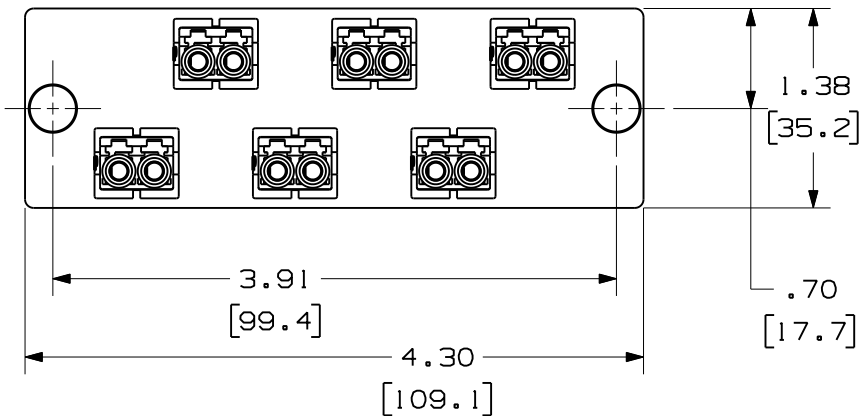

NOTES:

- SEE CURRENT CATALOG FOR PART NUMBER SUFFIXES TO INDICATE COLOR AND/OR PACKAGE QUANTITIES.
- SEE CATALOG FOR COMPLETE LIST OF PARTS APPLICABLE FOR USE WITH THIS PRODUCT.
- MATERIALS:
 - PLATE: C.R.S. POWDER COATED
 - ADAPTER: COMPOSITE, SEE TABLE
 - SPLIT SLEEVE: SEE TABLE
- DIMENSIONS IN BRACKETS ARE METRIC.

REV	DATE	BY	CHK	DESCRIPTION	ECN	R	CUST	SUP	OTH
01	01-31-11	EFK		RELEASED TO PRODUCTION	01945-37				

6 POSITION DUPLEX LC FIBER ADAPTER PANEL CUSTOMER DRAWING	
 PANDUIT ™ CORP. TINLEY PARK, ILL 60477	
ALL DIMENSIONS ARE GIVEN IN INCHES, UNLESS OTHERWISE SPECIFIED. DIMENSIONAL TOLERANCES ARE: (.X) ±.03 (.XXX) ±.010 (0.3)	DRAWING FILENAME MO1945AP_DC/02A SCALE NONE
THIRD ANGLE PROJECTION	PART NO. SEE TABLE
DRAWN BY MC	REVIEW DRAWING NUMBERS
DATE 03-08-05	DRAWING NO. 01945-37
CHK'D JAW	SIZE A
SEE NOTES	