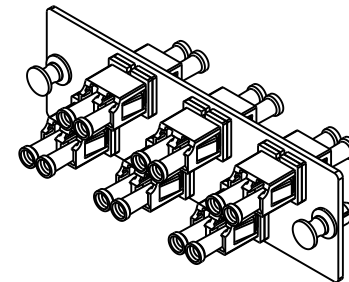

THIS COPY IS PROVIDED ON A RESTRICTED BASIS AND IS NOT TO BE USED IN ANY WAY DETRIMENTAL TO THE INTERESTS OF PANDUIT CORP.

PANDUIT P/N	ADAPTER HOUSING COLOR	SPLIT SLEEVE TYPE
FAP6WAQDLC	AQUA	PHOS BRONZE
FAP6WBLDLC	BLACK	
FAP6WEIDL	ELECTRIC IVORY	ZIRCONIA
FAP6WAQDLCZ	AQUA	
FAP6WBUDLCZ	BLUE	

NOTES:

- SEE CURRENT CATALOG FOR PART NUMBER SUFFIXES TO INDICATE COLOR AND/OR PACKAGE QUANTITIES.
- SEE CATALOG FOR COMPLETE LIST OF PARTS APPLICABLE FOR USE WITH THIS PRODUCT.
- MATERIALS:
 - PLATE: C.R.S. POWDER COATED
 - ADAPTER: COMPOSITE, SEE TABLE
 - SPLIT SLEEVE: SEE TABLE
- DIMENSIONS IN BRACKETS ARE METRIC.

REV	DATE	BY	CHK	DESCRIPTION	ECN	R	CUST	SUP	OTH
01	01-31-11	EFK		RELEASED TO PRODUCTION	01945-37				

6 POSITION DUPLEX LC FIBER ADAPTER PANEL CUSTOMER DRAWING	
 PANDUIT ™ CORP. TINLEY PARK, ILL 60477	
ALL DIMENSIONS ARE GIVEN IN INCHES, UNLESS OTHERWISE SPECIFIED. DIMENSIONAL TOLERANCES ARE: (.X) ±.03 (.XXX) ±.010 (0.3)	DRAWING FILENAME MO1945AP_DC/02A SCALE NONE
THIRD ANGLE PROJECTION	PART NO. SEE TABLE
DRAWN BY MC	REVIEW DRAWING NUMBERS
DATE 03-08-05	DRAWING NO. 01945-37
CHK'D JAW	SIZE A
SEE NOTES	