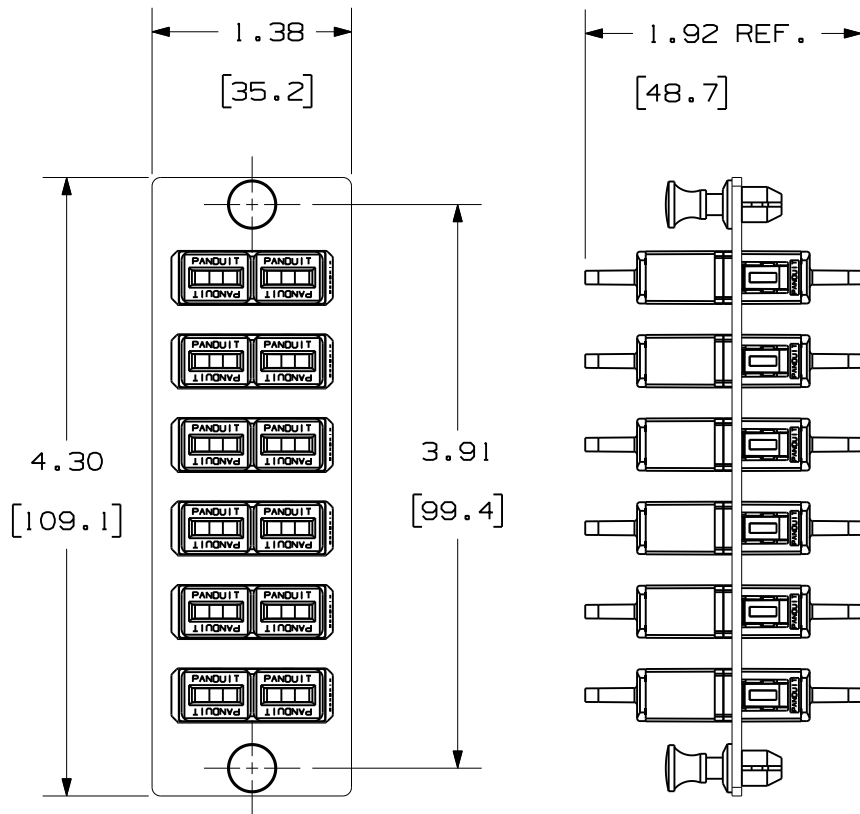

THIS COPY IS PROVIDED ON A RESTRICTED BASIS AND IS NOT TO BE USED IN ANY WAY DETRIMENTAL TO THE INTERESTS OF PANDUIT CORP.