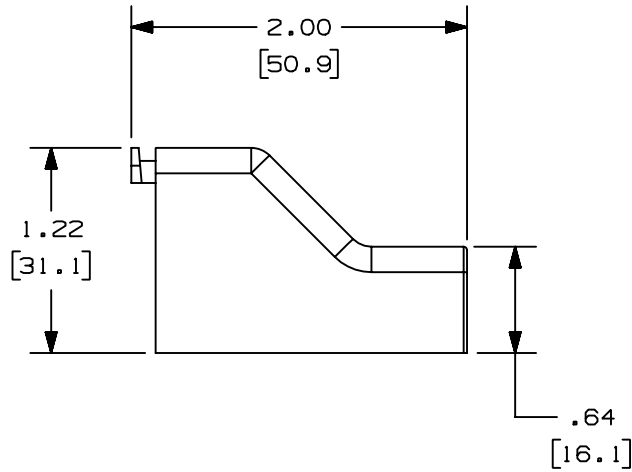

THIS COPY IS PROVIDED ON A RESTRICTED BASIS AND IS NOT TO BE USED IN ANY WAY DETRIMENTAL TO THE INTERESTS OF PANDUIT CORP.

PANDUIT P/N	WEIGHT
FBA5	0.1 LB/10 PCS [ 52.1 g/10 PCS ]

NOTES:

- SEE CURRENT CATALOG FOR ADDITIONAL PART SUFFIXES TO INDICATE COLOR AND OR PACKAGE QUANTITY.
- THE FBA5 FITTING IS USED WITH LD5 AND LDP5 RACEWAYS.
- DIMENSIONS IN PARENTHESES ARE IN METRIC.

CAD FILENAME/LAYERS		D38781BA_DC_FBA5_02A.prt	
<p>PANDUIT</p> <p>CORP. TINLEY PARK, ILLINOIS</p> <p>FIRE BOX ADAPTER (FBA5)</p> <p>CUSTOMER DRAWING</p>		<p>UNLESS OTHERWISE SPECIFIED, DIMENSIONAL TOLERANCES ARE: (.X) ± (.XXX) ± (.XX) ±.03 [.8] ANGLES ±</p>	
		<p>UNLESS OTHERWISE SPECIFIED, ALL DIMENSIONS ARE GIVEN IN INCHES, THIRD ANGLE PROJECTION.</p>	
DRAWN BY JHEP		MAT'L: ABS	
DATE 11-10-03		SCALE NONE	
CHK'D RMHI		DRAWING NO. 38781-03	
		DWG A	
		SIZE A	