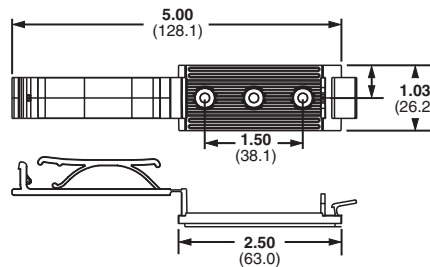

F. Index

Latching Flat Cable Mounts

- Available in four sizes with a stack height of .17 inches (4.3mm) to accommodate different flat cable widths
- Low profile design holds wires, cables, and tubing
- Convenient releasable latch
- Large mounting base for high bonding strength
- For indoor use only
- Material: Nylon 6.6

Part Number	Cable Width		Length A		Width B		Hole Spacing C		Color	Mounting Method	Std. Pkg. Qty.	Std. Ctn. Qty.
	In.	mm	In.	mm	In.	mm	In.	mm				
Adhesive Backed												
FCM1-A-C14	1.05	26.7	2.90	73.7	1.05	26.7	—	—	Gray	Rubber Adhesive	100	500
FCM1.2-A-C14	1.20	30.5	3.16	80.3	1.37	34.8	—	—			100	1000
FCM2-A-C14	2.05	52.1	5.06	128.5	2.22	56.4	1.53	38.9			100	500
FCM3.25-A-L14	3.38	85.9	7.30	185.4	3.38	85.9	1.50	38.1			50	500
Screw Mounted												
FCM1-S6-C14	1.05	26.7	2.90	73.7	1.00	25.4	—	—	Gray	#6 (M3) Screw	100	1000
FCM1.2-S6-C14	1.20	30.5	3.16	80.3	1.37	34.8	—	—			100	1000
FCM2-S6-C14	2.05	52.1	5.06	128.5	2.22	56.4	1.53	38.9			100	1000
FCM3.25-S6-L14	3.38	85.9	7.30	185.4	3.38	85.9	1.50	38.1			50	500

Latching Flat Cable Holders

- Low profile design holds wires, cables, and tubing
- Convenient releasable latch
- Large mounting base for high bonding strength
- For indoor use only
- See also Flat Cable Mounting System on Page B2.25
- Material: Nylon 6.6

Part Number	Length		Cable Width		Color	Mounting Method	Std. Pkg. Qty.	Std. Ctn. Qty.
	In.	mm	In.	mm				
FCH2-A-C14	2.48	63.0	2.00	50.8	Gray	Rubber Adhesive	100	500
FCH2-S6-C14	2.48	63.0	2.00	50.8	Gray	#6 (M3) Screw	100	500