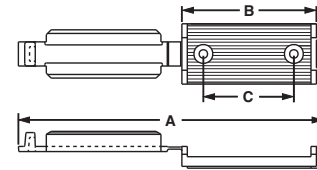

D1. Terminals

D2. Power Connectors

D3. Grounding Connectors

E1. Labeling Systems

E2. Labels

E3. Pre-Printed & Write-On Markers

E4. Permanent Identification

E5. Lockout/Tagout & Safety Solutions

F. Index

Latching Flat Cable Mounts

- Available in four sizes with a stack height of .17 inches (4.3mm) to accommodate different flat cable widths
- Low profile design holds wires, cables, and tubing
- Convenient releasable latch
- Large mounting base for high bonding strength
- For indoor use only
- Material: Nylon 6.6

Part Number	Cable Width		Length A		Width B		Hole Spacing C		Color	Mounting Method	Std. Pkg. Qty.	Std. Ctn. Qty.
	In.	mm	In.	mm	In.	mm	In.	mm				
Adhesive Backed												
FCM1-A-C14	1.05	26.7	2.90	73.7	1.05	26.7	—	—	Gray	Rubber Adhesive	100	500
FCM1.2-A-C14	1.20	30.5	3.16	80.3	1.37	34.8	—	—			100	1000
FCM2-A-C14	2.05	52.1	5.06	128.5	2.22	56.4	1.53	38.9			100	500
FCM3.25-A-L14	3.38	85.9	7.30	185.4	3.38	85.9	1.50	38.1			50	500
Screw Mounted												
FCM1-S6-C14	1.05	26.7	2.90	73.7	1.00	25.4	—	—	Gray	#6 (M3) Screw	100	1000
FCM1.2-S6-C14	1.20	30.5	3.16	80.3	1.37	34.8	—	—			100	1000
FCM2-S6-C14	2.05	52.1	5.06	128.5	2.22	56.4	1.53	38.9			100	1000
FCM3.25-S6-L14	3.38	85.9	7.30	185.4	3.38	85.9	1.50	38.1			50	500