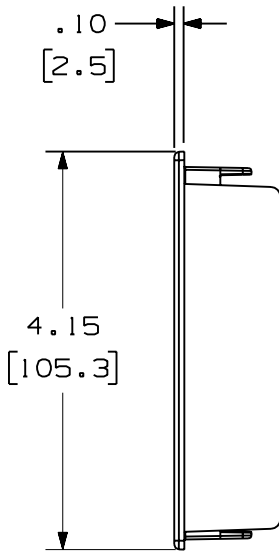

THIS COPY IS PROVIDED ON A RESTRICTED BASIS AND IS NOT TO BE USED IN ANY WAY DETRIMENTAL TO THE INTERESTS OF PANDUIT CORP.

PANDUIT PART NUMBER	WEIGHT
FEC4X4	0.11 LB/EACH (52g/EACH)

NOTES:

1. SEE CURRENT CATALOG FOR ADDITIONAL PART SUFFIXES TO INDICATE COLOR AND/OR PACKAGE QUANTITY.
2. DIMENSIONS IN PARENTHESES ARE IN METRIC.

ENG. REF.: D35245BD\_DC\_FEC4X4\_01.prt

CAD FILENAME/LAYERS  
B FEC4X4.pdf

PANDUIT CORP TINLEY PARK, ILLINOIS  
FIBER-DUCT 4x4 END CAP (FEC4X4)  
CUSTOMER DRAWING

UNLESS OTHERWISE SPECIFIED, DIMENSIONAL TOLERANCES ARE:  
(.X) ± (.XXX) ±  
(.XX) ± .03 (.8) ANGLES ±

UNLESS OTHERWISE SPECIFIED, ALL DIMENSIONS ARE GIVEN IN INCHES, THIRD ANGLE PROJECTION.

-	-----	---	---	E. REVISED DIMENSIONS	-----	--	--												
-	-----	---	---	D. ADDED TOP VIEW C. REVISED PART WEIGHT	-----	--	--												
1	6-22-06	DTP	RN	B. REVISED CAD FILENAME A. REVISED DRAWING TITLE	35245-04	RN	RN												
R	1-24-96	DW	CEF	RELEASED TO PRODUCTION	35245-04	CEF	CEF												
REV	DATE	BY	CHK	DESCRIPTION	ECN	R	CUST	SUP	GMBH										

DRAWN BY	MAT'L:	SCALE
DW	ABS	NONE
DATE		DRAWING NO.
1-24-96		35245-04
CHK'D		DWG SIZE
CEF		A