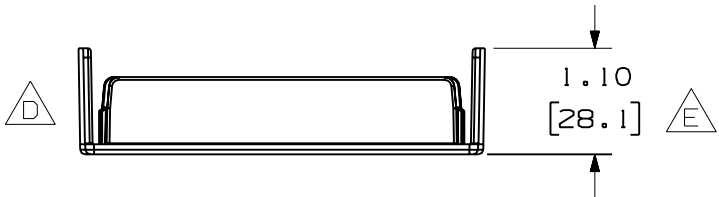

THIS COPY IS PROVIDED ON A RESTRICTED BASIS AND IS NOT TO BE USED IN ANY WAY DETRIMENTAL TO THE INTERESTS OF PANDUIT CORP.

PANDUIT PART NUMBER	WEIGHT
FEC4X4	0.11 LB/EACH (52g/EACH)

NOTES:

1. SEE CURRENT CATALOG FOR ADDITIONAL PART SUFFIXES TO INDICATE COLOR AND/OR PACKAGE QUANTITY.
2. DIMENSIONS IN PARENTHESES ARE IN METRIC.

UNLESS OTHERWISE SPECIFIED, ALL DIMENSIONS ARE GIVEN IN INCHES, THIRD ANGLE PROJECTION.

-	-----	---	---	E. REVISED DIMENSIONS	-----	--	--												
-	-----	---	---	D. ADDED TOP VIEW C. REVISED PART WEIGHT	-----	--	--												
1	6-22-06	DTP	RN	B. REVISED CAD FILENAME A. REVISED DRAWING TITLE	35245-04	RN	RN												
R	1-24-96	DW	CEF	RELEASED TO PRODUCTION	35245-04	CEF	CEF												
REV	DATE	BY	CHK	DESCRIPTION	ECN	R	CUST	SUP	GMBH										