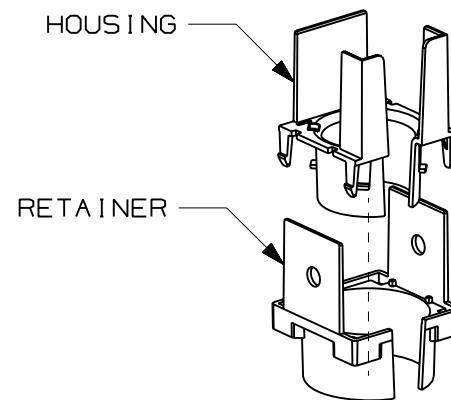

PANDUIT PART NUMBER	WEIGHT
F1DT2X2	0.08 LB/EACH (37g/EACH)

E NOTES:

- SEE CURRENT CATALOG FOR ADDITIONAL PART SUFFIXES TO INDICATE COLOR AND/OR PACKAGE QUANTITY.
- THE FIBER-DUCT 2x2 AND FIBERRUNNER 2x2 1-PORT SPILL-OUT TO 1 1/2" I.D. CORRUGATED LOOM TUBING IS USED TO CREATE A SINGLE PORT FLEXIBLE SPILL-OUT INTO EQUIPMENT FRAMES OR TELECOMMUNICATIONS CABINETS. THE SPILL-OUT ACCEPTS ONE (1) PIECE OF 1 1/2" (38.1) I.D. SLIT CORRUGATED LOOM TUBING (CLT150F-X**, CLT150F-T20)
- DIMENSIONS IN PARENTHESES ARE IN METRIC.

ENG. REF.: D38388BF_DC_F1DT2X2_01.prt

CAD FILENAME/LAYERS

B F1DT2X2.pdf

PANDUIT CORP TINLEY PARK, ILLINOIS
 FIBER-DUCT 2x2 AND FIBERRUNNER 2x2 1-PORT SPILL-OUT TO 1 1/2" I.D. CORRUGATED LOOM TUBING (F1DT2X2)
 CUSTOMER DRAWING

MAT'L:

ABS

SCALE: NONE
 DRAWING NO.: 38388-03
 DWG SIZE: A

REV	DATE	BY	CHK	DESCRIPTION	ECN	R	CUST	SUP	GMBH
-	-----	---	--	F. REVISED PART GEOMETRY	-----	--	--		
-	-----	---	--	E. REVISED GENERAL NOTES D. REVISED PART WEIGHT	-----	--	--		
2	6-21-06	MSO	RN	C. REVISED DRAWING TITLE B. REVISED CAD FILENAME	38388-03	RN	RN		
1	5-24-02	JHNU	WAB	A. REVISED NOTE 3.	38388-03	HIW	HIW		
R	5-13-02	JHNU	WAB	RELEASED TO PRODUCTION	38388-03	HIW	HIW		