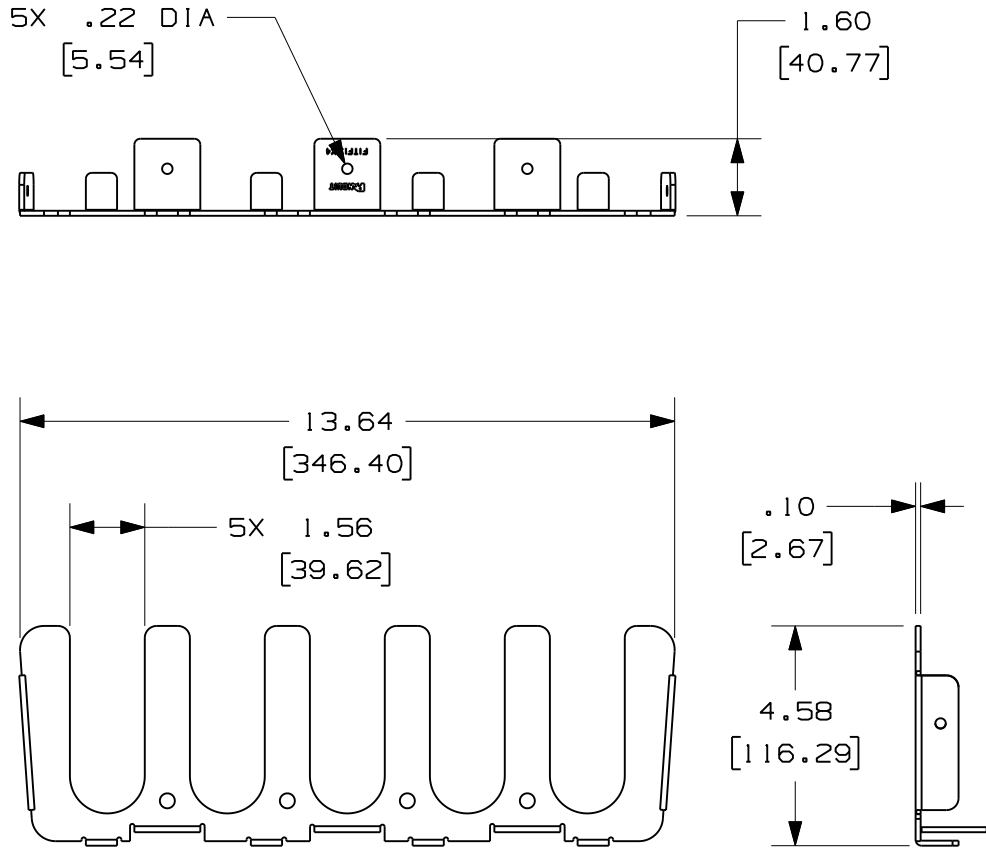

PANDUIT PART NUMBER	WEIGHT
FITF12X4	1.40 LB/EACH [635 g/EACH]

NOTES:

- SEE CURRENT CATALOG FOR ADDITIONAL PART SUFFIXES TO INDICATE PACKAGE QUANTITY.
- THE FIBERRUNNER 12x4 INNERDUCT TRANSITION FITTING ATTACHES TO ANY FIBERRUNNER 12x4 CHANNEL AND/OR FITTING AS WELL AS THE FIBERRUNNER 12x4 VERTICAL TEE FITTING TO CREATE A FLEXIBLE SPILL-OUT INTO EQUIPMENT FRAMES AND TELECOMMUNICATIONS CABINETS. THE INNERDUCT TRANSITION IS DESIGNED TO SECURELY HOLD UP TO TEN (10) PIECES OF 1/2" (38.1) I.D. INNERDUCT AND/OR SOLID CORRUGATED LOOM TUBING.
- THE FIBERRUNNER 12x4 INNERDUCT TRANSITION FITTING INCLUDES:
ONE (1) INNERDUCT TRANSITION FITTING,
FIVE (5) #10-32x1/2 PAN HEAD PHILLIPS MACHINE SCREWS,
FIVE (5) #10 HELICAL SPRING LOCKWASHERS,
FIVE (5) #10-32 HEX MACHINE SCREW NUTS,
FIVE (5) BT41-CO DOME-TOP BARB-TY CABLE TIES
- FINISH COLOR: BLACK (EXCEPT HARDWARE)
- DIMENSIONS IN PARENTHESES ARE IN METRIC.

CAD FILENAME/LAYERS D375851D_DC_FITF12X4/03B

PANDUIT CORP. TINLEY PARK, ILLINOIS
FIBERRUNNER 12X4 INNERDUCT
TRANSITION FITTING (FITF12X4)
CUSTOMER DRAWING

UNLESS OTHERWISE SPECIFIED,
DIMENSIONAL TOLERANCES ARE:
(.X) ± (.XXX) ±
(.XX) ± .03 [.8] ANGLES ±

UNLESS OTHERWISE SPECIFIED,
ALL DIMENSIONS ARE GIVEN
IN INCHES, THIRD ANGLE PROJECTION.

I	02-11-09	JHEP	PM	RELEASED TO PRODUCTION	37585-189	RN	RN												
R	10-08-08	JHEP	PM	DRAWING RELEASED															
REV	DATE	BY	CHK	DESCRIPTION	ECN	CHK	CUST	SUP											