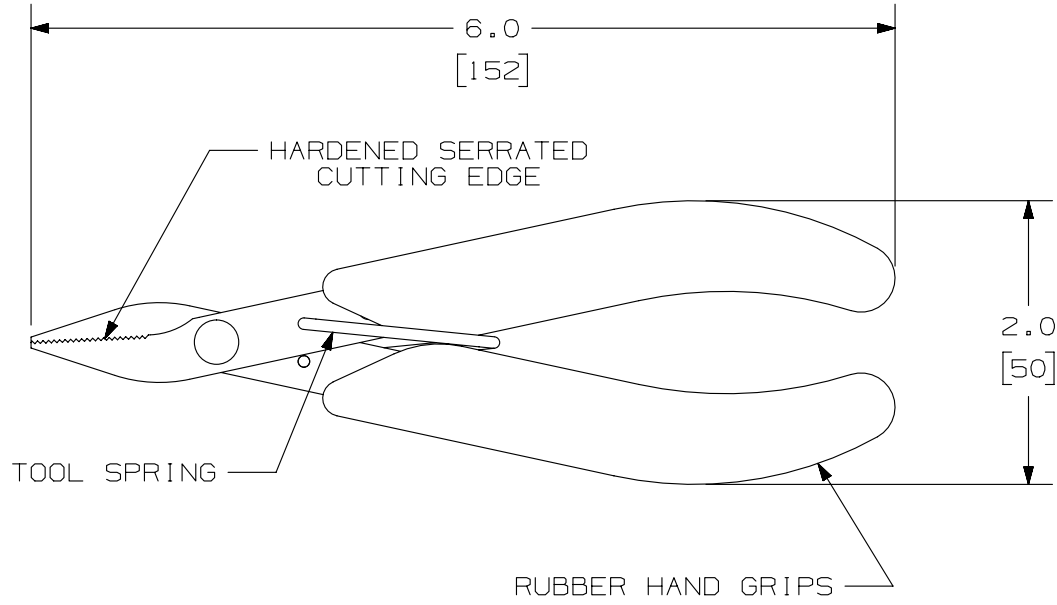

THIS COPY IS PROVIDED ON A RESTRICTED BASIS AND IS NOT TO BE USED IN ANY WAY DETRIMENTAL TO THE INTERESTS OF PANDUIT CORP.

PANDUIT PART NUMBER	WEIGHT
FKS	.14 LB./EACH [65.5 GRAMS/EACH]

- NOTES:
1. SEE CURRENT CATALOG FOR ADDITIONAL PART NUMBER SUFFIXES TO INDICATE PACKAGE QUANTITIES.
 2. THE TOOL IS CONSTRUCTED OF CARBON STEEL FRAMES WITH A BLACK FINISH AND RUBBER HAND GRIPS.
 3. THE CUTTING EDGE IS SERRATED AND HARDENED.
 4. THE TOOL HAS A SPRING THAT ALLOWS THE TOOL TO SPRING OPEN AFTER EACH CUT CYCLE.
 5. ALL DIMENSIONS IN BRACKETS ARE METRIC [mm].

PART NUMBER		FKS	
TITLE			
KEVLAR FIBER CUTTERS		CUSTOMER DRAWING	
ITEM REVISION NAME		M01190BZ/02	
DATASET FILE NAME		M01190BZ_DC/00B	
UNLESS OTHERWISE SPECIFIED, DIMENSIONAL TOLERANCES ARE: IN [mm]		MATERIAL:	
.x ±	.xxx ± .010 [.3]	DRAWING NUMBER: 01190-24	
.xx ± .03 [.8]	ANGLES ±		
THIRD ANGLE PROJECTION		01190-24	
DRAWN BY	DATE	CHK	SCALE
EFK	07-24-03	RTF I	NONE
SHT 1 OF 1		A	

2	2/6/15	JSP	WJM	RWB	A. REVISED DRAWING TITLE BLOCK.	01190-24
REV	DATE	BY	CHK	APR	DESCRIPTION	ECN

D10100DA/14

X-ON Electronics

Largest Supplier of Electrical and Electronic Components

Click to view similar products for [Wire Stripping & Cutting Tools](#) category: