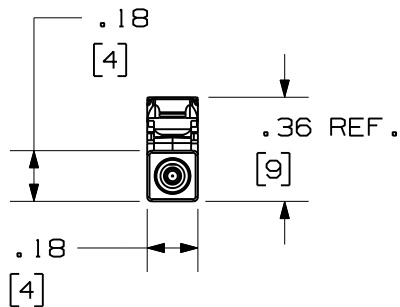

THIS COPY IS PROVIDED ON A RESTRICTED BASIS AND IS NOT TO BE USED IN ANY WAY DETRIMENTAL TO THE INTERESTS OF PANDUIT CORP.

PANDUIT PART NUMBER	TYPE	FOR USE WITH
FLCSSBUY	SINGLEMODE	9/125um FIBER
FLCSMBLY	MULTIMODE	50/125um FIBER
FLCSMEIY	MULTIMODE	62.5/125um FIBER

NOTES:

1. SEE CATALOG FOR ADDITIONAL PART NUMBER SUFFIXES TO INDICATE COLOR AND/OR PACKAGE QUANTITY.
2. ACCEPTS 1.6/2.0mm OR 900um BUFFERED, 9/125um SINGLEMODE, 50/125um MULTIMODE OR 62.5/125um MULTIMODE GLASS OPTICAL FIBER.
3. FULLY COMPLIES WITH THE FIBER OPTIC CONNECTOR PERFORMANCE REQUIREMENTS AS SPECIFIED BY TIA/EIA-568-B.3.
4. MATERIAL:  
 BODY/HARDWARE: PLASTIC  
 BOOT: THERMOPLASTIC RUBBER  
 FERRULE: ZIRCONIA CERAMIC
5. DIMENSIONS IN BRACKETS ARE METRIC [mm].
6. WEIGHT PER 10 PIECES: .037 lb [16.7g]

LC CONNECTOR WITH 1.6/2.0mm BOOT

LC CONNECTOR WITH 900um BOOT

REV	DATE	BY	CHK	DESCRIPTION	ECN	R	CUST	SUP	OTH	FIBER OPTIC SINGLEMODE/MULTIMODE SIMPLEX LC CONNECTOR CUSTOMER DRAWING				
2	09-01-11	MC	MTV	RELEASED TO PRODUCTION	01371-49	MTV	RWB			<p>PANDUIT™ CORP. TINLEY PARK, ILL 60477</p>	<p>THIRD ANGLE PROJECTION</p>	<p>ALL DIMENSIONS ARE GIVEN IN INCHES UNLESS OTHERWISE SPECIFIED.</p> <p>DIMENSIONAL TOLERANCES ARE:                      (.X) ±.03   (.XXX) ±.010   (.3) ANGLES</p>	DRAWING FILENAME M01371AB_DC-Y/10A	
											SCALE NONE			
										DRAWN BY MC	REVIEW DRAWING NUMBERS	PART NO. FLCSSBUY FLCSMBLY/FLCSMEIY	DRAWING NO. 01371-49	SIZE A
										DATE 03-07-07	AS NOTED			
										CHK'D JDK				