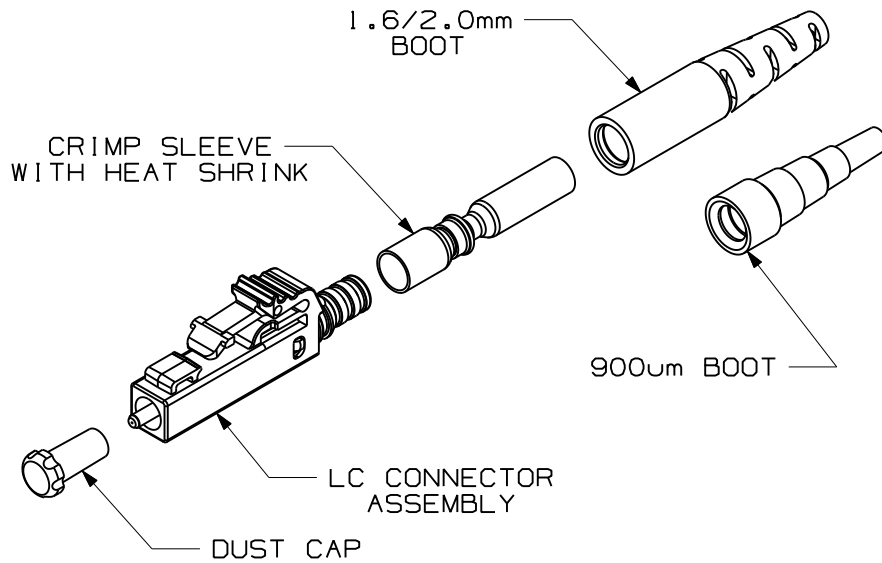

THIS COPY IS PROVIDED ON A RESTRICTED BASIS AND IS NOT TO BE USED IN ANY WAY DETRIMENTAL TO THE INTERESTS OF PANDUIT CORP.

PANDUIT PART NUMBER	TYPE	FOR USE WITH
FLCSSBUY	SINGLEMODE	9/125um FIBER
FLCSMBLY	MULTIMODE	50/125um FIBER
FLCSMEIY	MULTIMODE	62.5/125um FIBER

NOTES:

1. SEE CATALOG FOR ADDITIONAL PART NUMBER SUFFIXES TO INDICATE COLOR AND/OR PACKAGE QUANTITY.
2. ACCEPTS 1.6/2.0mm OR 900um BUFFERED, 9/125um SINGLEMODE, 50/125um MULTIMODE OR 62.5/125um MULTIMODE GLASS OPTICAL FIBER.
3. FULLY COMPLIES WITH THE FIBER OPTIC CONNECTOR PERFORMANCE REQUIREMENTS AS SPECIFIED BY TIA/EIA-568-B.3.
4. MATERIAL:  
 BODY/HARDWARE: PLASTIC  
 BOOT: THERMOPLASTIC RUBBER  
 FERRULE: ZIRCONIA CERAMIC
5. DIMENSIONS IN BRACKETS ARE METRIC [mm].
6. WEIGHT PER 10 PIECES: .037 lb [16.7g]

LC CONNECTOR WITH 1.6/2.0mm BOOT

LC CONNECTOR WITH 900um BOOT

REV	DATE	BY	CHK	DESCRIPTION	ECN	R	CUST	SUP	OTH	FIBER OPTIC SINGLEMODE/MULTIMODE SIMPLEX LC CONNECTOR CUSTOMER DRAWING				
2	09-01-11	MC	MTV	RELEASED TO PRODUCTION	01371-49	MTV	RWB			<p>PANDUIT™ CORP. TINLEY PARK, ILL 60477</p>	<p>THIRD ANGLE PROJECTION</p>	<p>ALL DIMENSIONS ARE GIVEN IN INCHES UNLESS OTHERWISE SPECIFIED.</p> <p>DIMENSIONAL TOLERANCES ARE:                      (.X) ±.03   (.XXX) ±.010   (.3) ANGLES</p>	DRAWING FILENAME M01371AB_DC-Y/10A	
											SCALE NONE			
										DRAWN BY MC	REVIEW DRAWING NUMBERS	PART NO. FLCSSBUY FLCSMBLY/FLCSMEIY	DRAWING NO. 01371-49	SIZE A
										DATE 03-07-07	AS NOTED			
										CHK'D JDK				