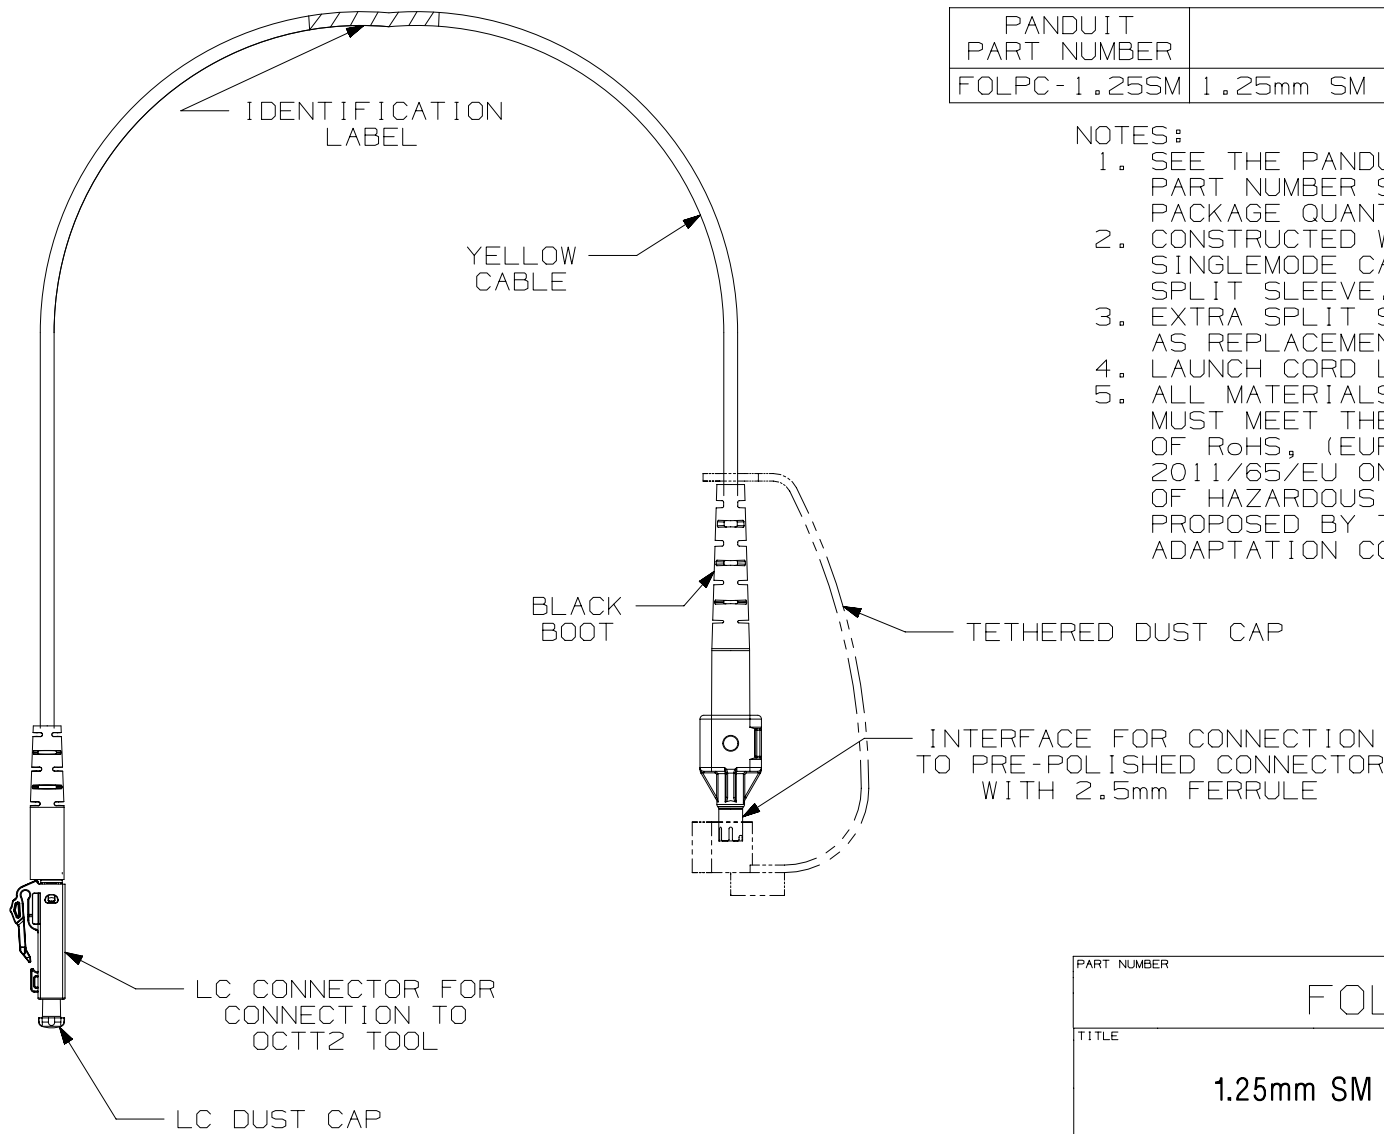

THIS COPY IS PROVIDED ON A RESTRICTED BASIS AND IS NOT TO BE USED IN ANY WAY DETRIMENTAL TO THE INTERESTS OF PANDUIT CORP.

PANDUIT PART NUMBER	DESCRIPTION
FOLPC-1.25SM	1.25mm SM FIBER OPTIC LAUNCH CORD

NOTES:

1. SEE THE PANDUIT WEBSITE FOR ADDITIONAL PART NUMBER SUFFIXES TO INDICATE PACKAGE QUANTITY.
2. CONSTRUCTED WITH 9/125 MICRON SINGLEMODE CABLE AND A ZIRCONIA SPLIT SLEEVE.
3. EXTRA SPLIT SLEEVES ARE INCLUDED AS REPLACEMENTS.
4. LAUNCH CORD LENGTH IS 33.0 cm [13"].
5. ALL MATERIALS AND COMPONENTS USED MUST MEET THE MATERIAL RESTRICTIONS OF RoHS, (EUROPEAN DIRECTIVE 2011/65/EU ON THE RESTRICTIONS OF HAZARDOUS SUBSTANCES) AS PROPOSED BY THE RoHS TECHNICAL ADAPTATION COMMITTEE.

PART NUMBER		FOLPC-1.25SM	
TITLE		1.25mm SM FIBER OPTIC LAUNCH CORD	
CUSTOMER DRAWING			
ITEM REVISION NAME		00045SCF/00	
DATASET FILE NAME		00045SCF_DC/00A	
UNLESS OTHERWISE SPECIFIED, DIMENSIONAL TOLERANCES ARE: IN (mm)		MATERIAL:	
.x ± .1 [2.54]		.xxx ± .005 [.127]	
.xx ± .01 [.25]		ANGLES ± 5 °	
DRAWING NUMBER:		00045SCF - DC	
DRAWN BY		SCALE	
BJN		NONE	
DATE		SHT 1 OF 1	
12-20-16		A	
CHK		SIZE	
WFMI		A	
THIRD ANGLE PROJECTION			