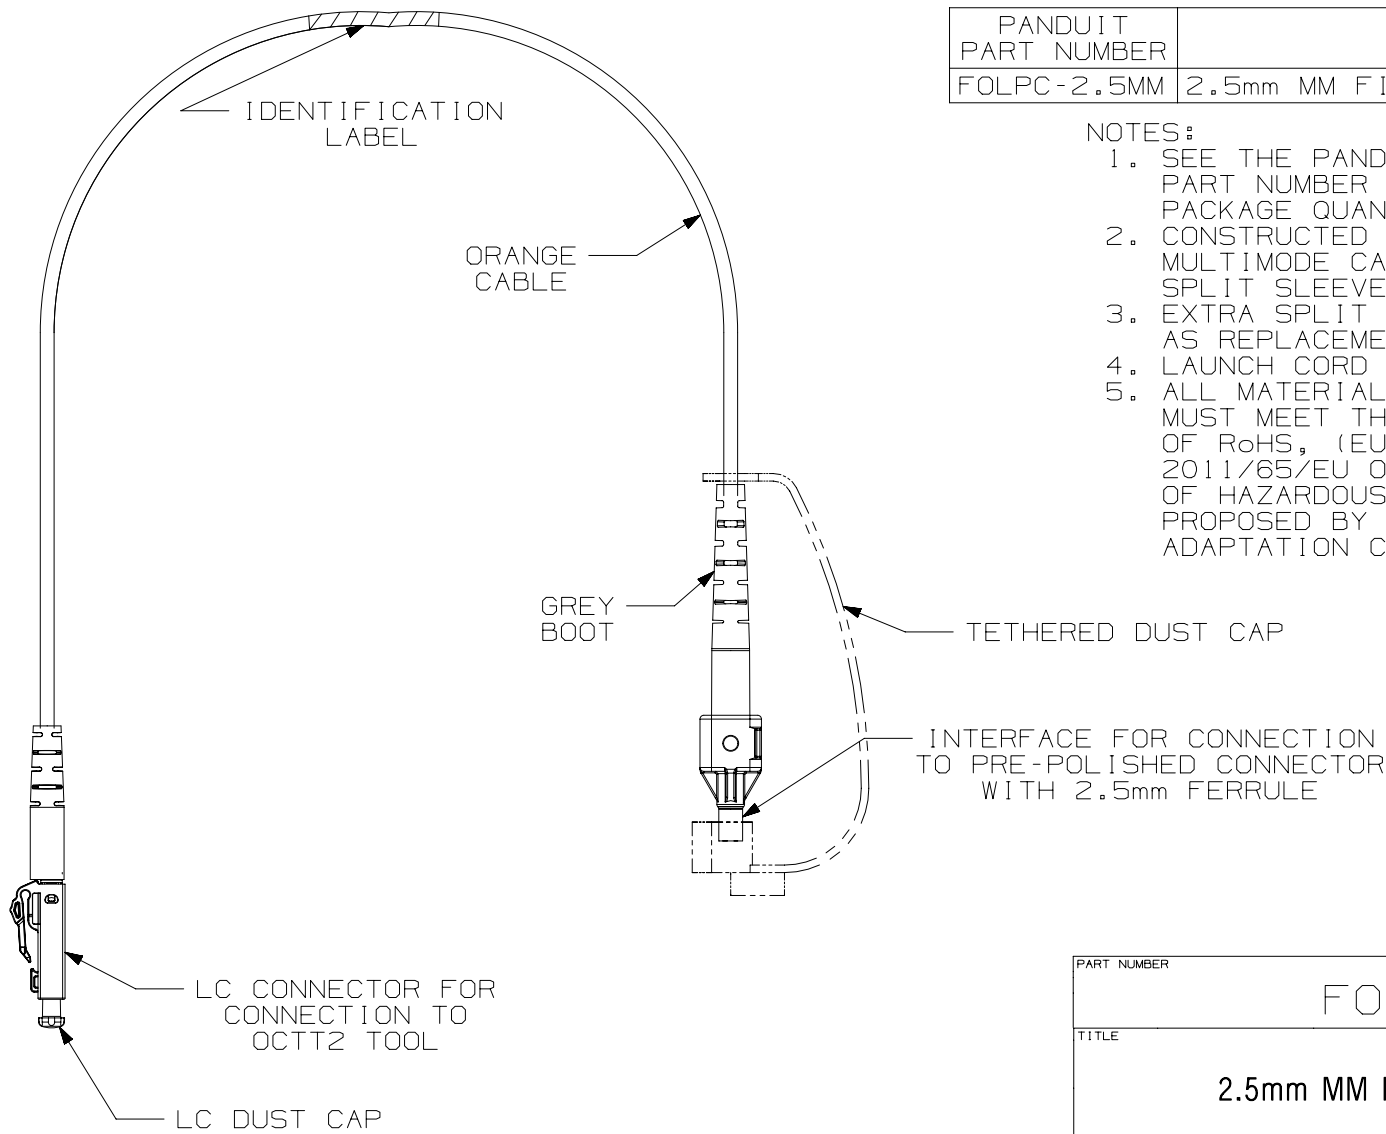

THIS COPY IS PROVIDED ON A RESTRICTED BASIS AND IS NOT TO BE USED IN ANY WAY DETRIMENTAL TO THE INTERESTS OF PANDUIT CORP.

PANDUIT PART NUMBER	DESCRIPTION
FOLPC-2.5MM	2.5mm MM FIBER OPTIC LAUNCH CORD

NOTES:

1. SEE THE PANDUIT WEBSITE FOR ADDITIONAL PART NUMBER SUFFIXES TO INDICATE PACKAGE QUANTITY.
2. CONSTRUCTED WITH 62.5/125 MICRON MULTIMODE CABLE AND A ZIRCONIA SPLIT SLEEVE.
3. EXTRA SPLIT SLEEVES ARE INCLUDED AS REPLACEMENTS.
4. LAUNCH CORD LENGTH IS 33.0 cm [13"].
5. ALL MATERIALS AND COMPONENTS USED MUST MEET THE MATERIAL RESTRICTIONS OF RoHS, (EUROPEAN DIRECTIVE 2011/65/EU ON THE RESTRICTIONS OF HAZARDOUS SUBSTANCES) AS PROPOSED BY THE RoHS TECHNICAL ADAPTATION COMMITTEE.

PART NUMBER		FOLPC-2.5MM	
TITLE		2.5mm MM FIBER OPTIC LAUNCH CORD	
		CUSTOMER DRAWING	
ITEM REVISION NAME		00045SCE/00	
DATASET FILE NAME		00045SCE_DC/00A	
UNLESS OTHERWISE SPECIFIED, DIMENSIONAL TOLERANCES ARE: IN (mm)			
.x ± .1 [2.54] .xxx ± .005 [.127] .xx ± .01 [.25] ANGLES ± 5 °			
DRAWING NUMBER:		00045SCE - DC	
DRAWN BY		SCALE	
BJN		NONE	
DATE		SHT 1 OF 1	
12-20-16		A	
CHK			
WFMI			
SCALE			
NONE			
THIRD ANGLE PROJECTION			