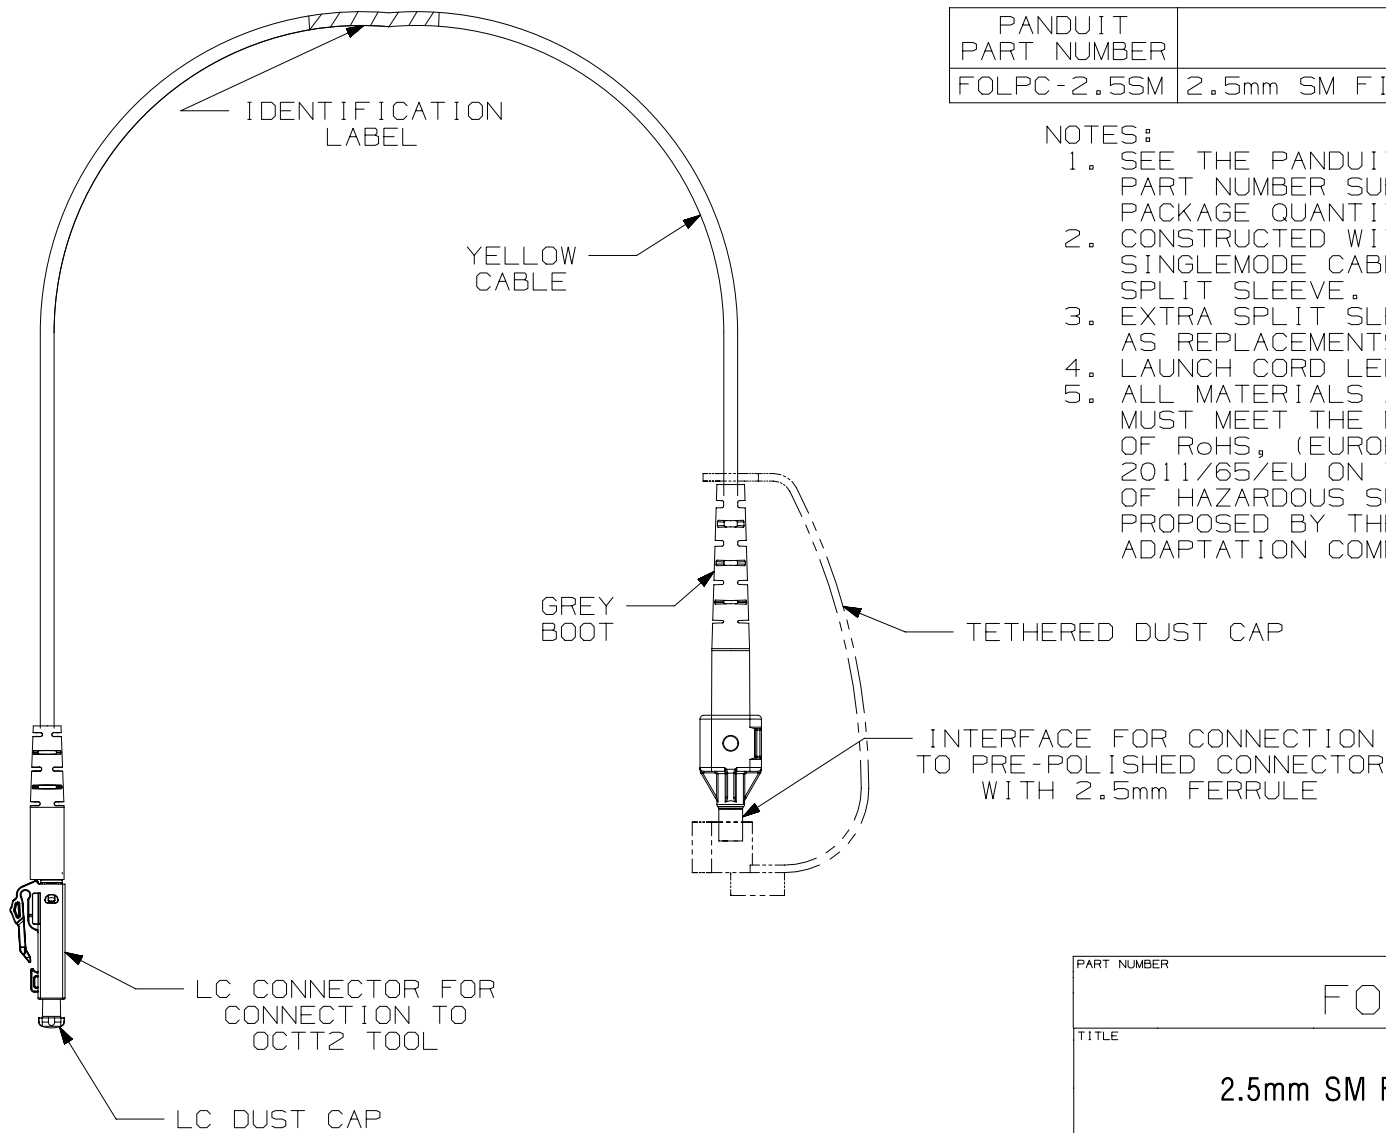

THIS COPY IS PROVIDED ON A RESTRICTED BASIS AND IS NOT TO BE USED IN ANY WAY DETRIMENTAL TO THE INTERESTS OF PANDUIT CORP.

PANDUIT PART NUMBER	DESCRIPTION
FOLPC-2.5SM	2.5mm SM FIBER OPTIC LAUNCH CORD

NOTES:

1. SEE THE PANDUIT WEBSITE FOR ADDITIONAL PART NUMBER SUFFIXES TO INDICATE PACKAGE QUANTITY.
2. CONSTRUCTED WITH 9/125 MICRON SINGLEMODE CABLE AND A ZIRCONIA SPLIT SLEEVE.
3. EXTRA SPLIT SLEEVES ARE INCLUDED AS REPLACEMENTS.
4. LAUNCH CORD LENGTH IS 33.0 cm [ 13" ].
5. ALL MATERIALS AND COMPONENTS USED MUST MEET THE MATERIAL RESTRICTIONS OF RoHS, (EUROPEAN DIRECTIVE 2011/65/EU ON THE RESTRICTIONS OF HAZARDOUS SUBSTANCES) AS PROPOSED BY THE RoHS TECHNICAL ADAPTATION COMMITTEE.

PART NUMBER		FOLPC-2.5SM	
TITLE		2.5mm SM FIBER OPTIC LAUNCH CORD	
CUSTOMER DRAWING			
ITEM REVISION NAME		00045SCC/00	
DATASET FILE NAME		00045SCC_DC/00A	
UNLESS OTHERWISE SPECIFIED, DIMENSIONAL TOLERANCES ARE: IN (mm)		 MATERIAL: SEE NOTES	
.x ± .1 [ 2.54 ]      .xxx ± .005 [ .127 ] .xx ± .01 [ .25 ]      ANGLES ± 5 °			
DRAWN BY		THIRD ANGLE PROJECTION	
DATE		DRAWING NUMBER:	
BY		00045SCC-DC	
CHK		SHT 1 OF 1	
SCALE		SIZE	
NONE		A	