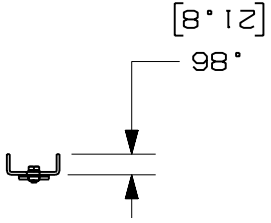

PANDUIT PART NUMBER	FR12TB2412
WEIGHT	4.49 LB/EACH (2037g/EACH)

NOTES:

1. SEE CURRENT CATALOG FOR ADDITIONAL PART SUFFIXES TO INDICATE PACKAGE QUANTITY.
2. THE FIBERRUNNER 12x4 QUICKLOCK TRAPEZE BRACKET FOR 24" WIDE CABLE PATHWAYS IS USED TO SUPPORT THE FIBERRUNNER 12x4 CABLE ROUTING SYSTEM BETWEEN TWO (2) SECTIONS OF NEW 1/2" (M12) THREADED ROD THAT ARE 24" (609.6) - 31.5" (800.1) APART.
3. THE FIBERRUNNER 12x4 QUICKLOCK TRAPEZE BRACKET FOR 24" WIDE CABLE PATHWAYS - 1/2" (M12) THREADED ROD INCLUDES:  
 ONE (1) BRACKET ASSEMBLY,  
 TWO (2) 1/2 CLAMP PLATES,  
 FOUR (4) 1/2 HELICAL SPRING LOCKWASHERS,  
 FOUR (4) 1/2-13 HEAVY HEX NUTS (FR12TB2412 ONLY),  
 FOUR (4) M12x1.75 HEX NUTS (FR12TB2412M ONLY),  
 ONE (1) 1/4-20 T-BOLT,  
 ONE (1) 1/4-20 HEX KEPS NUT.
4. FINISH COLOR: BLACK (EXCEPT FOR HARDWARE)
5. DIMENSIONS IN PARENTHESES ARE IN METRIC.

UNLESS OTHERWISE SPECIFIED,  
DIMENSIONAL TOLERANCES ARE:  
(.XX) ±.03 (.8)  
(.XXX) ±  
ANGLES ±  
INCHES, THIRD ANGLE PROJECTION.

PANDUIT  
CORP  
TINLEY PARK, ILLINOIS

FIBERRUNNER 12x4 QUICKLOCK TRAPEZE BRACKET  
FOR 24" WIDE CABLE PATHWAYS - 1/2" (M12)  
THREADED ROD (FR12TB2412, FR12TB2412M)  
CUSTOMER DRAWING