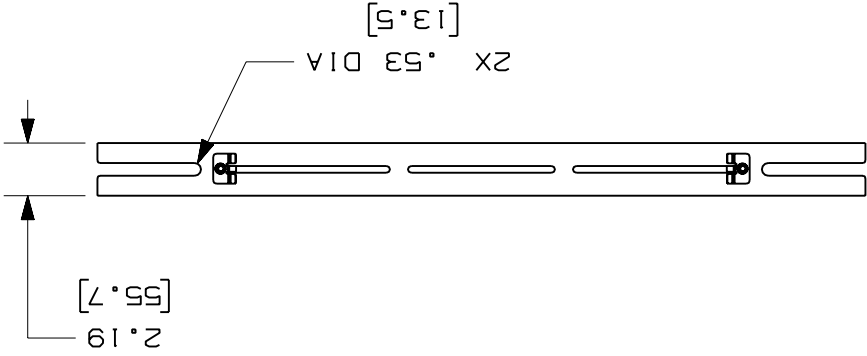

PANDUIT PART NUMBER	FR12TB2412
WEIGHT	4.49 LB/EACH (2037g/EACH)

NOTES:

1. SEE CURRENT CATALOG FOR ADDITIONAL PART SUFFIXES TO INDICATE PACKAGE QUANTITY.
2. THE FIBERRUNNER 12x4 QUICKLOCK TRAPEZE BRACKET FOR 24" WIDE CABLE PATHWAYS IS USED TO SUPPORT THE FIBERRUNNER 12x4 CABLE ROUTING SYSTEM BETWEEN TWO (2) SECTIONS OF NEW 1/2" (M12) THREADED ROD THAT ARE 24" (609.6) - 31.5" (800.1) APART.
3. THE FIBERRUNNER 12x4 QUICKLOCK TRAPEZE BRACKET FOR 24" WIDE CABLE PATHWAYS - 1/2" (M12) THREADED ROD INCLUDES:  
 ONE (1) BRACKET ASSEMBLY,  
 TWO (2) 1/2 CLAMP PLATES,  
 FOUR (4) 1/2 HELICAL SPRING LOCKWASHERS,  
 FOUR (4) 1/2-13 HEAVY HEX NUTS (FR12TB2412 ONLY),  
 FOUR (4) M12x1.75 HEX NUTS (FR12TB2412M ONLY),  
 ONE (1) 1/4-20 T-BOLT,  
 ONE (1) 1/4-20 HEX KEPS NUT.
4. FINISH COLOR: BLACK (EXCEPT FOR HARDWARE)
5. DIMENSIONS IN PARENTHESES ARE IN METRIC.

UNLESS OTHERWISE SPECIFIED,  
DIMENSIONAL TOLERANCES ARE:  
(.XX) ±.03 (.8)  
(.XXX) ±  
ANGLES ±  
INCHES, THIRD ANGLE PROJECTION.

PANDUIT  
CORP  
TINLEY PARK, ILLINOIS

FIBERRUNNER 12x4 QUICKLOCK TRAPEZE BRACKET  
FOR 24" WIDE CABLE PATHWAYS - 1/2" (M12)  
THREADED ROD (FR12TB2412, FR12TB2412M)  
CUSTOMER DRAWING