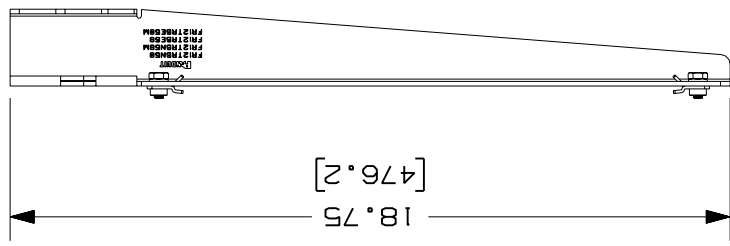

PANDUIT PART NUMBER	FR12TRBES8 FR12TRBES8M
WEIGHT	2.45 LB/EACH (1109g/EACH)

NOTES:

- SEE CURRENT CATALOG FOR ADDITIONAL PART SUFFIXES TO INDICATE PACKAGE QUANTITY.
- THE FIBERRUNNER 12x4 QUICKLOCK EXISTING THREADED ROD BRACKET IS USED TO SUPPORT THE FIBERRUNNER 12x4 CABLE ROUTING SYSTEM FROM A SECTION OF EXISTING 5/8" (M16) THREADED ROD.
- THE FIBERRUNNER 12x4 QUICKLOCK EXISTING THREADED ROD BRACKET INCLUDES:
ONE (1) BRACKET ASSEMBLY,
TWO (2) 5/8-11 SPLIT LOCK NUTS (FR12TRBES8 ONLY),
TWO (2) M16x2 SPLIT LOCK NUTS (FR12TRBES8M ONLY),
ONE (1) 1/4-20 T-BOLT,
ONE (1) 1/4-20 HEX KEPS NUT
- FINISH COLOR: BLACK (EXCEPT HARDWARE)
- DIMENSIONS IN PARENTHESES ARE IN METRIC.

2.00
[50.8]

ENG. REF.: D3797C0.LDC.FR12TRBES8_01.prt

CAD FILENAME/LAYERS
FR12TRBES8.pdft

PANDUIT
CORP
TINLEY PARK, ILLINOIS

FIBERRUNNER 12x4 QUICKLOCK EXISTING
THREADED ROD BRACKET - 5/8" (M16)
THREADED ROD (FR12TRBES8, FR12TRBES8M)