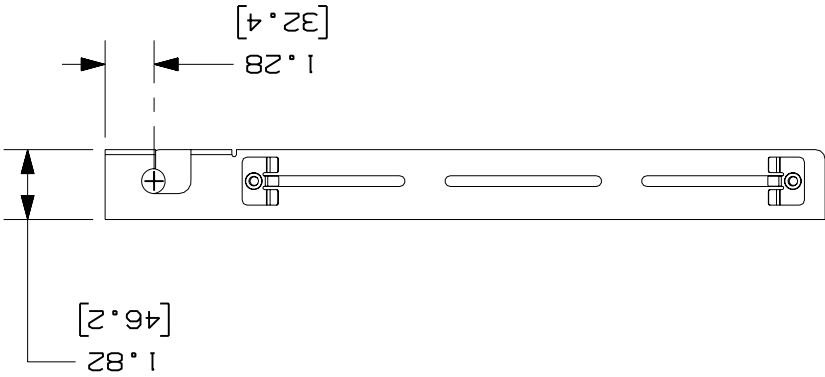

PANDUIT PART NUMBER	FR12TRBES8 FR12TRBES8M
WEIGHT	2.45 LB/EACH (1109g/EACH)

NOTES:

- SEE CURRENT CATALOG FOR ADDITIONAL PART SUFFIXES TO INDICATE PACKAGE QUANTITY.
- THE FIBERRUNNER 12x4 QUICKLOCK EXISTING THREADED ROD BRACKET IS USED TO SUPPORT THE FIBERRUNNER 12x4 CABLE ROUTING SYSTEM FROM A SECTION OF EXISTING 5/8" (M16) THREADED ROD.
- THE FIBERRUNNER 12x4 QUICKLOCK EXISTING THREADED ROD BRACKET INCLUDES:
ONE (1) BRACKET ASSEMBLY,
TWO (2) 5/8-11 SPLIT LOCK NUTS (FR12TRBES8 ONLY),
TWO (2) M16x2 SPLIT LOCK NUTS (FR12TRBES8M ONLY),
ONE (1) 1/4-20 T-BOLT,
ONE (1) 1/4-20 HEX KEPS NUT
- FINISH COLOR: BLACK (EXCEPT HARDWARE)
- DIMENSIONS IN PARENTHESES ARE IN METRIC.

2.00
[50.8]

ENG. REF.: D3797C0.LDC.FR12TRBES8_01.prt

CAD FILENAME/LAYERS
FR12TRBES8.pdft

PANDUIT
CORP
TINLEY PARK, ILLINOIS

FIBERRUNNER 12x4 QUICKLOCK EXISTING
THREADED ROD BRACKET - 5/8" (M16)
THREADED ROD (FR12TRBES8, FR12TRBES8M)

UNLESS OTHERWISE SPECIFIED,
DIMENSIONAL TOLERANCES ARE:
(.XX) ±.03 (.8)
(.XXX) ±
ANGLES ±

SCALE: NONE
DRAWING NO.: 37797-45
STEEL

REV	DATE	BY	CHK	DESCRIPTION	ECN	R	CUST	SUP	GMBH	CHK'D	CFG
1	8-2-06	MSO	RN	A. REVISED AND REDRAWN. B. REVISED DRAWING TITLE.	37797-45	RN	RN			5-15-01	
-	-	-	-	C. REVISED CAD FILENAME. D. REVISED GENERAL NOTES.	-	-	-	-	-	JHNU	
-	-	-	-	E. REVISED PART WEIGHT.	-	-	-	-	-		
-	-	-	-	F. REVISED TO INCLUDE FR12TRBES8M.	-	-	-	-	-		