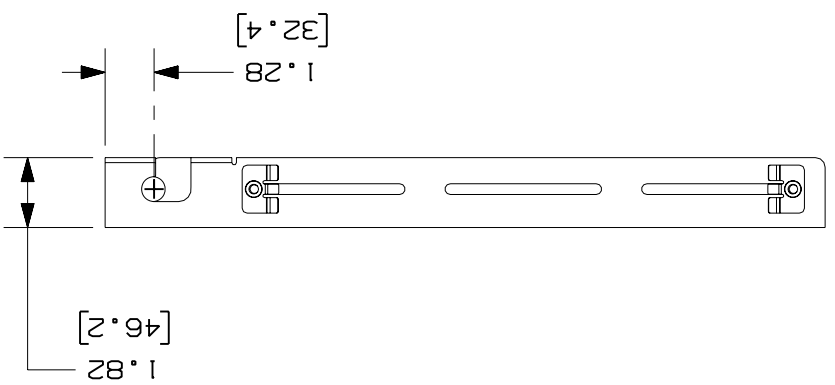

PANDUIT PART NUMBER	FR12TRBES8 FR12TRBES8M
WEIGHT	2.45 LB/EACH (1109g/EACH)

NOTES:

- SEE CURRENT CATALOG FOR ADDITIONAL PART SUFFIXES TO INDICATE PACKAGE QUANTITY.
- THE FIBERRUNNER 12x4 QUIKLOCK EXISTING THREADED ROD BRACKET IS USED TO SUPPORT THE FIBERRUNNER 12x4 CABLE ROUTING SYSTEM FROM A SECTION OF EXISTING 5/8" (M16) THREADED ROD.
- THE FIBERRUNNER 12x4 QUIKLOCK EXISTING THREADED ROD BRACKET INCLUDES:
 ONE (1) BRACKET ASSEMBLY,
 TWO (2) 5/8-11 SPLIT LOCK NUTS (FR12TRBES8 ONLY),
 TWO (2) M16x2 SPLIT LOCK NUTS (FR12TRBES8M ONLY),
 ONE (1) 1/4-20 T-BOLT,
 ONE (1) 1/4-20 HEX KEPS NUT
- FINISH COLOR: BLACK (EXCEPT HARDWARE)
- DIMENSIONS IN PARENTHESES ARE IN METRIC.

ENG. REF.: D37797CO.LDC.FR12TRBES8_01.prt

CAD FILENAME/LAYERS
 C FR12TRBES8.pdt

PANDUIT
 CORP
 TINLEY PARK, ILLINOIS

FIBERRUNNER 12x4 QUIKLOCK EXISTING
 THREADED ROD BRACKET - 5/8" (M16)
 THREADED ROD (FR12TRBES8, FR12TRBES8M)
 CUSTOMER DRAWING

UNLESS OTHERWISE SPECIFIED,
 DIMENSIONAL TOLERANCES ARE:
 (.XX) ±.03 (.8)
 (.XXX) ±
 ANGLES ±

SCALE: NONE
 DRAWING NO.: 37797-45
 SIZE: A

REV	DATE	BY	CHK	DESCRIPTION	ECN	R	CUST	SUP	GMBH	CHK'D	CFG
1	8-2-06	MSO	RN	A. REVISED AND REDRAWN. B. REVISED DRAWING TITLE.	37797-45	RN	RN			5-15-01	
-	-	-	-	C. REVISED CAD FILENAME. D. REVISED GENERAL NOTES.	-	-	-	-	-	JHNU	
-	-	-	-	E. REVISED PART WEIGHT.	-	-	-	-	-		
-	-	-	-	F. REVISED TO INCLUDE FR12TRBES8M.	-	-	-	-	-		