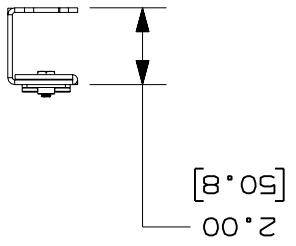

PANDUIT PART NUMBER	FR12TRBES8 FR12TRBES8M
WEIGHT	2.45 LB/EACH (1109g/EACH)

NOTES:

- SEE CURRENT CATALOG FOR ADDITIONAL PART SUFFIXES TO INDICATE PACKAGE QUANTITY.
- THE FIBERRUNNER 12x4 QUIKLOCK EXISTING THREADED ROD BRACKET IS USED TO SUPPORT THE FIBERRUNNER 12x4 CABLE ROUTING SYSTEM FROM A SECTION OF EXISTING 5/8" (M16) THREADED ROD.
- THE FIBERRUNNER 12x4 QUIKLOCK EXISTING THREADED ROD BRACKET INCLUDES:
 ONE (1) BRACKET ASSEMBLY,
 TWO (2) 5/8-11 SPLIT LOCK NUTS (FR12TRBES8 ONLY),
 TWO (2) M16x2 SPLIT LOCK NUTS (FR12TRBES8M ONLY),
 ONE (1) 1/4-20 T-BOLT,
 ONE (1) 1/4-20 HEX KEPS NUT
- FINISH COLOR: BLACK (EXCEPT HARDWARE)
- DIMENSIONS IN PARENTHESES ARE IN METRIC.

ENG. REF.: D37797CO.LDC.FR12TRBES8_01.prt

CAD FILENAME/LAYERS
 C FR12TRBES8.pdt

PANDUIT
 CORP
 TINLEY PARK, ILLINOIS

FIBERRUNNER 12x4 QUIKLOCK EXISTING
 THREADED ROD BRACKET - 5/8" (M16)
 THREADED ROD (FR12TRBES8, FR12TRBES8M)
 CUSTOMER DRAWING

UNLESS OTHERWISE SPECIFIED,
 DIMENSIONAL TOLERANCES ARE:
 (.XX) ±.03 (.8)
 (.XXX) ±
 ANGLES ±

SCALE: NONE
 DRAWING NO.: 37797-45
 SIZE: A

REV	DATE	BY	CHK	DESCRIPTION	ECN	R	CUST	SUP	GMBH	CHK'D	CFG
1	8-2-06	MSO	RN	A. REVISED AND REDRAWN. B. REVISED DRAWING TITLE.	37797-45	RN	RN			5-15-01	
-	-	-	-	C. REVISED CAD FILENAME. D. REVISED GENERAL NOTES.	-	-	-	-	-	JHNU	
-	-	-	-	E. REVISED PART WEIGHT.	-	-	-	-	-		
-	-	-	-	F. REVISED TO INCLUDE FR12TRBES8M.	-	-	-	-	-		