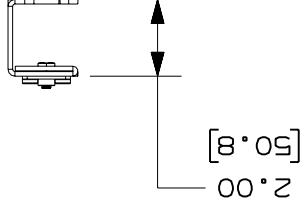

PANDUIT PART NUMBER	FR12TRBNS8 FR12TRBNS8M (1079g/EACH)
WEIGHT	2.38 LB/EACH (1079g/EACH)

NOTES:

- SEE CURRENT CATALOG FOR ADDITIONAL PART SUFFIXES TO INDICATE PACKAGE QUANTITY.
- THE FIBERRUNNER 12x4 QUICKLOCK NEW THREADED ROD BRACKET IS USED TO SUPPORT THE FIBERRUNNER 12x4 CABLE ROUTING SYSTEM FROM A SECTION OF NEW 5/8" (M16) THREADED ROD (NOT INCLUDED).
- THE FIBERRUNNER 12x4 QUICKLOCK NEW THREADED ROD BRACKET INCLUDES:
ONE (1) BRACKET ASSEMBLY,
TWO (2) 5/8 HELICAL SPRING LOCKWASHERS,
TWO (2) 5/8-11 HEAVY HEX NUTS (FR12TRBNS8 ONLY),
TWO (2) M16x2 HEX NUTS (FR12TRBNS8M ONLY),
ONE (1) 1/4-20 T-BOLT,
ONE (1) 1/4-20 HEX KEPS NUT
- FINISH COLOR: BLACK (EXCEPT HARDWARE)
- DIMENSIONS IN PARENTHESES ARE IN METRIC.

ENG. REF.: D3797CR-DC-FR12TRBNS8-01.prt

CAD FILENAME/LAYERS
FR12TRBNS8.pdft

PANDUIT
CORP
TINLEY PARK, ILLINOIS

FIBERRUNNER 12x4 QUICKLOCK NEW
THREADED ROD BRACKET - 5/8" (M16)
THREADED ROD (FR12TRBNS8, FR12TRBNS8M)