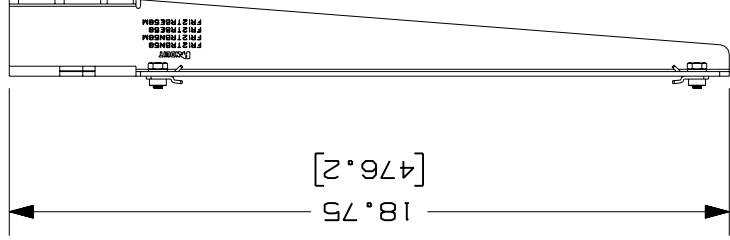

PANDUIT PART NUMBER	FR12TRBNS8 FR12TRBNS8M (1079g/EACH)
WEIGHT	2.38 LB/EACH (1079g/EACH)

NOTES:

- SEE CURRENT CATALOG FOR ADDITIONAL PART SUFFIXES TO INDICATE PACKAGE QUANTITY.
- THE FIBERRUNNER 12x4 QUICKLOCK NEW THREADED ROD BRACKET IS USED TO SUPPORT THE FIBERRUNNER 12x4 CABLE ROUTING SYSTEM FROM A SECTION OF NEW 5/8" (M16) THREADED ROD (NOT INCLUDED).
- THE FIBERRUNNER 12x4 QUICKLOCK NEW THREADED ROD BRACKET INCLUDES:
ONE (1) BRACKET ASSEMBLY,
TWO (2) 5/8 HELICAL SPRING LOCKWASHERS,
TWO (2) 5/8-11 HEAVY HEX NUTS (FR12TRBNS8 ONLY),
TWO (2) M16x2 HEX NUTS (FR12TRBNS8M ONLY),
ONE (1) 1/4-20 T-BOLT,
ONE (1) 1/4-20 HEX KEPS NUT
- FINISH COLOR: BLACK (EXCEPT HARDWARE)
- DIMENSIONS IN PARENTHESES ARE IN METRIC.

ENG. REF.: D3797CR-DC-FR12TRBNS8-01.prt

CAD FILENAME/LAYERS
FR12TRBNS8.pdft

PANDUIT
CORP
TINLEY PARK, ILLINOIS

FIBERRUNNER 12x4 QUICKLOCK NEW
THREADED ROD BRACKET - 5/8" (M16)
THREADED ROD (FR12TRBNS8, FR12TRBNS8M)