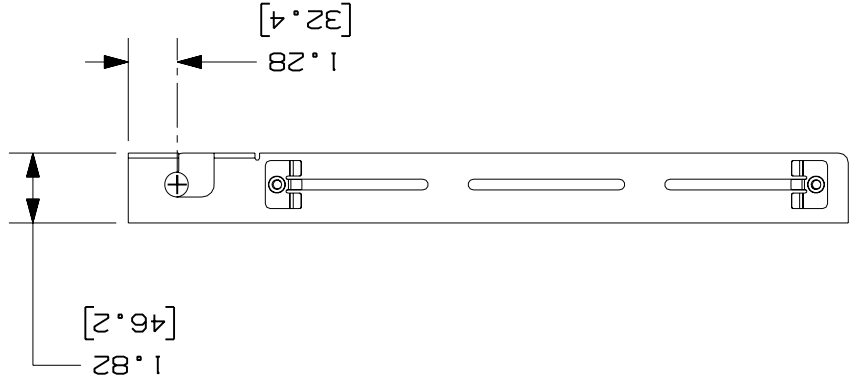

PANDUIT PART NUMBER	FR12TRBNS8 FR12TRBNS8M (1079g/EACH)
WEIGHT	2.38 LB/EACH (1079g/EACH)

NOTES:

- SEE CURRENT CATALOG FOR ADDITIONAL PART SUFFIXES TO INDICATE PACKAGE QUANTITY.
- THE FIBERRUNNER 12x4 QUICKLOCK NEW THREADED ROD BRACKET IS USED TO SUPPORT THE FIBERRUNNER 12x4 CABLE ROUTING SYSTEM FROM A SECTION OF NEW 5/8" (M16) THREADED ROD (NOT INCLUDED).
- THE FIBERRUNNER 12x4 QUICKLOCK NEW THREADED ROD BRACKET INCLUDES:
ONE (1) BRACKET ASSEMBLY,
TWO (2) 5/8 HELICAL SPRING LOCKWASHERS,
TWO (2) 5/8-11 HEAVY HEX NUTS (FR12TRBNS8 ONLY),
TWO (2) M16x2 HEX NUTS (FR12TRBNS8M ONLY),
ONE (1) 1/4-20 T-BOLT,
ONE (1) 1/4-20 HEX KEPS NUT
- FINISH COLOR: BLACK (EXCEPT HARDWARE)
- DIMENSIONS IN PARENTHESES ARE IN METRIC.

ENG. REF.: D3797CR-DC-FR12TRBNS8-01.prt

CAD FILENAME/LAYERS
FR12TRBNS8.pdft

PANDUIT
CORP
TINLEY PARK, ILLINOIS

FIBERRUNNER 12x4 QUICKLOCK NEW
THREADED ROD BRACKET - 5/8" (M16)
THREADED ROD (FR12TRBNS8, FR12TRBNS8M)