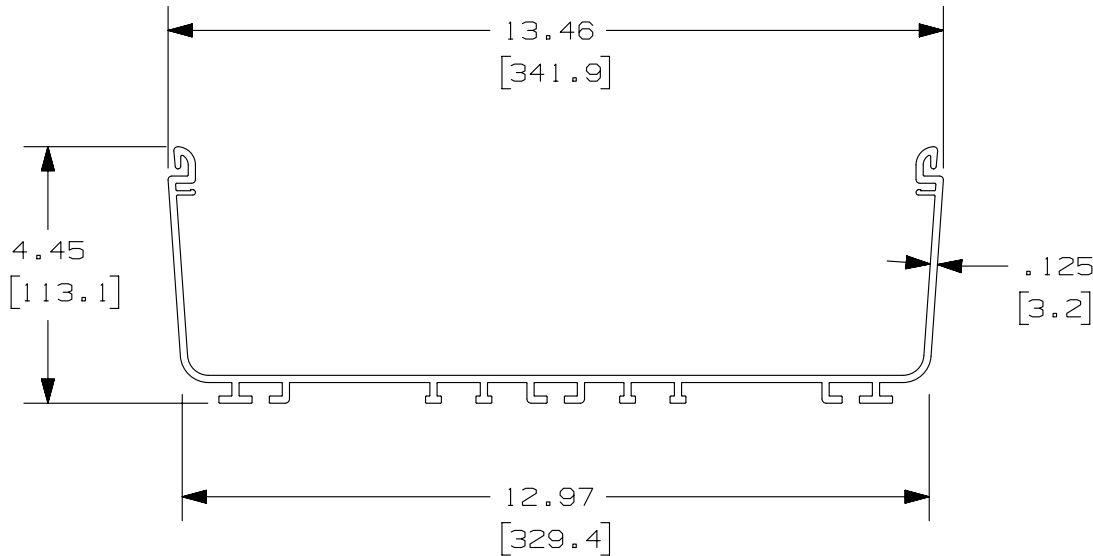

2

1

THIS COPY IS PROVIDED ON A RESTRICTED BASIS AND IS NOT TO BE USED IN ANY WAY DETRIMENTAL TO THE INTERESTS OF PANDUIT CORP.

PANDUIT P/N ** SEE NOTE #1	LENGTH	WEIGHT	WEIGHT/ L. FT
FR12X4**6	72.00 IN ±.18 IN. (1828.8 mm ±4.6 mm.)	12.24LB (5557g)	2.04 LB/FT (926g/cm)
FR12X4**2	78.74 IN ±.18 IN. (2000.0 mm ±4.6 mm.)	13.39LB (6079g)	2.04LB/FT (926g/cm)

NOTES:

- SEE CURRENT CATALOG FOR ADDITIONAL PART SUFFIXES TO INDICATE COLOR AND OR PACKAGE QUANTITY.
- DIMENSIONS IN PARENTHESIS ARE IN METRIC.

REV	DATE	BY	CHK	APR	DESCRIPTION	ECN
3	05-15-13	JBN	RTFI	RN	G. UPDATED DRAWING BORDER & TITLE BLOCK	37689-05

TITLE <b>FIBERRUNNER 12X4 CHANNEL FR12X4**2, FR12X4**6</b>		<b>PANDUIT</b>
CUSTOMER DRAWING		
ITEM REVISION NAME D37689BD/03		MATERIAL: <b>PVC</b>
DATASET FILE NAME D37689BD_DC_FR12X4/03C		
UNLESS OTHERWISE SPECIFIED, DIMENSIONAL TOLERANCES ARE: IN ( mm )		DRAWING NUMBER: 37689-05
.X ± .XXX ± .XX ± .03 [ .8 ] ANGLES ±		
THIRD ANGLE PROJECTION		
DRAWN BY JHNU	DATE 10-05-00	CHK DJWA
SCALE NONE		SIZE A