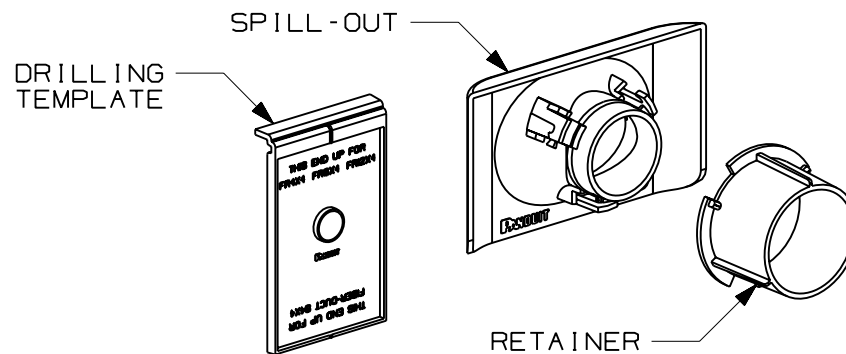

ENG. REF.: D38389BH_DC_FRI.5IDE_02.prt

CAD FILENAME/LAYERS

C FRI.5IDE.pdf

PANDUIT CORP TINLEY PARK, ILLINOIS
FIBER-DUCT 4x4, FIBERRUNNER 4x4, 6x4 AND 12x4 1-PORT SIDE EXIT SPILL-OUT TO 1 1/2" I.D. CORRUGATED LOOM TUBING (FRI.5IDE)
D CUSTOMER DRAWING

UNLESS OTHERWISE SPECIFIED, DIMENSIONAL TOLERANCES ARE:

(.X) ± (.XXX) ±
(.XX) ± .03 (.8) ANGLES ±

UNLESS OTHERWISE SPECIFIED, ALL DIMENSIONS ARE GIVEN IN INCHES, THIRD ANGLE PROJECTION.

DRAWN BY: JHNU
DATE: 5-23-02
CHK'D: WAB

MAT'L:

ABS

SCALE: NONE

DRAWING NO.: 38389-05

DWG: A
SIZE

REV	DATE	BY	CHK	DESCRIPTION	ECN	R	CUST	SUP	GMBH
-	-----	---	--	F. REVISED GENERAL NOTES.	-----	--	--		
-	-----	---	--	E. REVISED PART WEIGHT. D. REVISED DRAWING TITLE.	-----	--	--		
2	1-4-07	MSO	RN	C. REVISED CAD FILENAME. B. REVISED AND REDRAWN.	38389-05	RN	RN