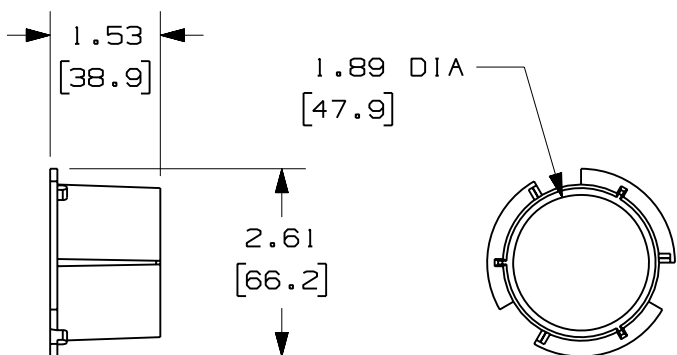

F NOTES:

PANDUIT PART NUMBER	WEIGHT
FRI.5IDE	0.20 LB/EACH (92g/EACH)

- SEE CURRENT CATALOG FOR ADDITIONAL PART SUFFIXES TO INDICATE COLOR AND/OR PACKAGE QUANTITY.
- THE FIBER-DUCT 4x4, FIBERRUNNER 4x4, 6x4 AND 12x4 1-PORT SIDE EXIT SPILL-OUT TO 1 1/2" I.D. CORRUGATED LOOM TUBING IS USED TO ROUTE CABLES THROUGH 1 1/2" INSIDE DIAMETER CORRUGATED LOOM TUBING VIA A HOLE CUT INTO THE SIDE WALL OF THE FIBER-DUCT 4x4, FIBERRUNNER 4x4, 6x4 AND 12x4 CHANNEL. THE SPILL-OUT ACCEPTS A SINGLE PIECE OF 1 1/2" (38.1) I.D. SLIT CORRUGATED LOOM TUBING (CLT150F-X**, CLT150F-T20)
- THE FIBER-DUCT 4x4, FIBERRUNNER 4x4, 6x4 AND 12x4 1-PORT SIDE EXIT SPILL-OUT TO 1 1/2" I.D. CORRUGATED LOOM TUBING INCLUDES:
ONE (1) SPILL-OUT,
ONE (1) RETAINER,
ONE (1) DRILLING TEMPLATE
- DIMENSIONS IN PARENTHESES ARE IN METRIC.

1.45 DIA
[36.8]

ENG. REF.: D38389BH_DC_FRI.5IDE_02.prt

CAD FILENAME/LAYERS

C FRI.5IDE.pdf

PANDUIT CORP TINLEY PARK, ILLINOIS
FIBER-DUCT 4x4, FIBERRUNNER 4x4, 6x4 AND 12x4 1-PORT SIDE EXIT SPILL-OUT TO 1 1/2" I.D. CORRUGATED LOOM TUBING (FRI.5IDE)
D CUSTOMER DRAWING

UNLESS OTHERWISE SPECIFIED, DIMENSIONAL TOLERANCES ARE:

(.X) ± (.XXX) ±
(.XX) ± .03 (.8) ANGLES ±

UNLESS OTHERWISE SPECIFIED, ALL DIMENSIONS ARE GIVEN IN INCHES, THIRD ANGLE PROJECTION.

DRAWN BY: JHNU
DATE: 5-23-02
CHK'D: WAB

MAT'L:

ABS

SCALE: NONE

DRAWING NO.: 38389-05

DWG: A
SIZE

REV	DATE	BY	CHK	DESCRIPTION	ECN	R	CUST	SUP	GMBH
-	-----	---	--	F. REVISED GENERAL NOTES.	-----	--	--		
-	-----	---	--	E. REVISED PART WEIGHT. D. REVISED DRAWING TITLE.	-----	--	--		
2	1-4-07	MSO	RN	C. REVISED CAD FILENAME. B. REVISED AND REDRAWN.	38389-05	RN	RN		