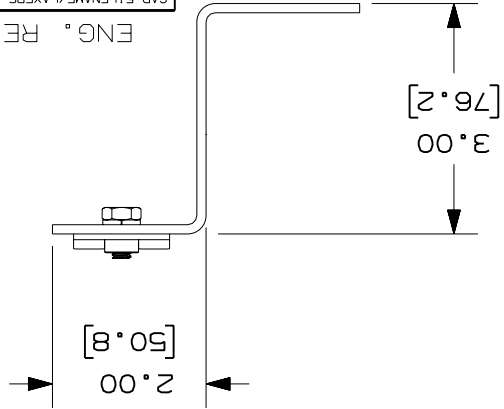

PANDUIT P/N	FR6CS12
WEIGHT	1.80 LB/EACH (816g/EACH)

NOTES:

1. SEE CURRENT CATALOG FOR ADDITIONAL PART SUFFIXES TO INDICATE PACKAGE QUANTITY.
2. THE FIBERRUNNER 4x4 AND 6x4 QUICKLOCK CENTER SUPPORT BRACKET IS USED TO SUPPORT THE FIBERRUNNER 4x4 AND/OR 6x4 CABLE ROUTING SYSTEMS FROM NEW 1/2" (M12) THREADED ROD (NOT INCLUDED).
3. THE FIBERRUNNER 4x4 AND 6x4 QUICKLOCK CENTER SUPPORT BRACKET INCLUDES:
 - ONE (1) BRACKET ASSEMBLY,
 - TWO (2) 1/2 HELICAL SPRING LOCKWASHERS,
 - TWO (2) 1/2-13 HEAVY HEX NUTS (FR6CS12 ONLY),
 - TWO (2) M12x1.75 HEX NUTS (FR6CS12M ONLY),
 - TWO (2) 1/2-13 HEAVY HEX NUTS (FR6CS12M ONLY).
4. FINISH COLOR: BLACK (EXCEPT FOR HARDWARE).
5. DIMENSIONS IN PARENTHESES ARE IN METRIC.

ENG. REF.: D38022BLL-DC-FR6CS12-03.prt

CAD FILENAME/LAYERS: FR6CS12.pdf

PANDUIT
CORP
TINLEY PARK, ILLINOIS

FIBERRUNNER 4x4 AND 6x4 QUICKLOCK CENTER SUPPORT BRACKET - 1/2" (M12) THREADED ROD (FR6CS12, FR6CS12M)
CUSTOMER DRAWING

UNLESS OTHERWISE SPECIFIED, ALL DIMENSIONS ARE GIVEN IN INCHES, THIRD ANGLE PROJECTION.

SCALE: NONE

DRAWING NO.: 38022-27

SIZE: A

UNLESS OTHERWISE SPECIFIED, DIMENSIONAL TOLERANCES ARE:
(.XX) ±.03 (.8)
(.XXX) ±.005
(.XXX) ANGLES ±