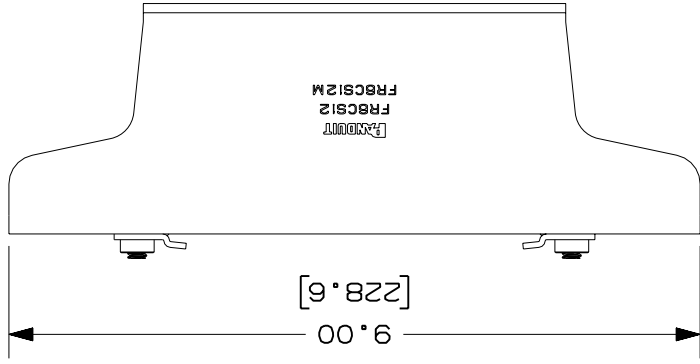

PANDUIT P/N	FR6CS12
WEIGHT	1.80 LB/EACH (816g/EACH)

NOTES:

1. SEE CURRENT CATALOG FOR ADDITIONAL PART SUFFIXES TO INDICATE PACKAGE QUANTITY.
2. THE FIBERRUNNER 4x4 AND 6x4 QUICKLOCK CENTER SUPPORT BRACKET IS USED TO SUPPORT THE FIBERRUNNER 4x4 AND/OR 6x4 CABLE ROUTING SYSTEMS FROM NEW 1/2" (M12) THREADED ROD (NOT INCLUDED).
3. THE FIBERRUNNER 4x4 AND 6x4 QUICKLOCK CENTER SUPPORT BRACKET INCLUDES:
 - ONE (1) BRACKET ASSEMBLY,
 - TWO (2) 1/2 HELICAL SPRING LOCKWASHERS,
 - TWO (2) 1/2-13 HEAVY HEX NUTS (FR6CS12 ONLY),
 - TWO (2) M12x1.75 HEX NUTS (FR6CS12M ONLY),
 - TWO (2) 1/2-13 HEAVY HEX NUTS (FR6CS12M ONLY).
4. FINISH COLOR: BLACK (EXCEPT FOR HARDWARE).
5. DIMENSIONS IN PARENTHESES ARE IN METRIC.

ENG. REF.: D38022BLL-DC-FR6CS12-03.prt

CAD FILENAME/LAYERS: FR6CS12.pdf

PANDUIT
CORP
TINLEY PARK, ILLINOIS

FIBERRUNNER 4x4 AND 6x4 QUICKLOCK CENTER SUPPORT BRACKET - 1/2" (M12) THREADED ROD (FR6CS12, FR6CS12M)
CUSTOMER DRAWING

UNLESS OTHERWISE SPECIFIED, ALL DIMENSIONS ARE GIVEN IN INCHES, THIRD ANGLE PROJECTION.

SCALE: NONE

DRAWING NO.: 38022-27

SIZE: A

UNLESS OTHERWISE SPECIFIED, DIMENSIONAL TOLERANCES ARE:
(.XX) ±.03 (.8)
(.XXX) ±.005
(.XXX) ANGLES ±