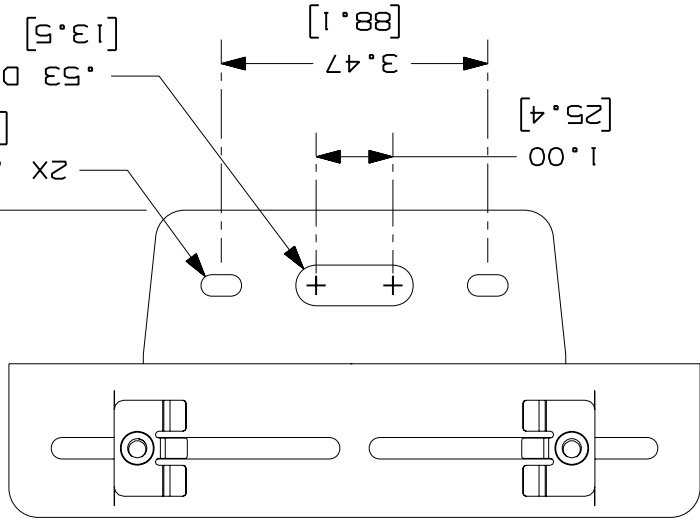

UNLESS OTHERWISE SPECIFIED, DIMENSIONAL TOLERANCES ARE:
(.XX) ±.03 (.8)
(.XXX) ±.005
(.XXX) ANGLES ±

DRAWN BY: MSO
DATE: 4-19-01
CHK'D: CFG

STEEL

DESCRIPTION

F. REVISED PART WEIGHT.
E. REVISED GENERAL NOTES.
D. REVISED DRAWING TITLE.
C. REVISED CAD FILENAME.
B. REVISED AND REDRAWN.

38022-27 R N RN R N

ECN - R - R

CUST SUP GMBH

RN RN

CFG

4-19-01

DATE

MSO

CHK'D

CFG

REV

2

DATE

8-2-06

BY

MSO

CHK

RN