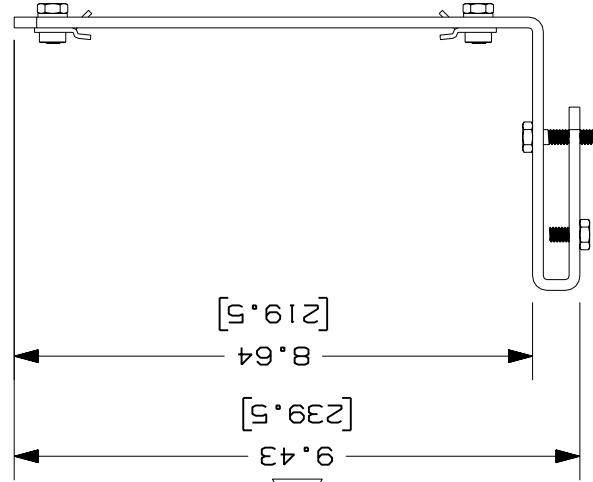

REV	DATE	BY	CHK	DESCRIPTION	ECN	R	CUST	SUP	GMBH	CHK'D	CVV	STEEL	DRAWING NO.	SIZE
R	5-11-00	MSO	CVV	RELEASED TO PRODUCTION	37585-21	HIW	HIW			5-11-00	CVV		37585-21	A
1	2-17-05	MSO	RPA	A. REVISED DRAWING TITLE. B. REVISED GENERAL NOTES. C. RELOCATED DIMENSIONS. D. REMOVED LOCAL NOTE. E. REVISED PART GEOMETRY. F. REVISED CAD FILENAME. G. REVISED PART GEOMETRY.	37585-21	RN	RN			MSO			NONE	
-	-	-	-	I. REVISED GENERAL NOTES. J. REVISED DRAWING TITLE.	-	-	-	-	-	-	-	-	-	-
2	8-1-06	DTP	RN	H. REVISED PART WEIGHT. I. REVISED GENERAL NOTES. J. REVISED DRAWING TITLE.	37585-21	RN	RN						FIBERRUNNER 4x4 AND 6x4 QUIKLOCK LADDER RACK BRACKET (FR6LRB)	
-	-	-	-	-	-	-	-	-	-	-	-	-	PANDUIT CORP TINLEY PARK, ILLINOIS	

CAD FILENAME/LAYERS
FR6LRB.ppt

ENG. REF.: D37585BFL_DC_FR6LRB-02.ppt

1. SEE CURRENT CATALOG FOR ADDITIONAL PART SUFFIXES TO INDICATE PACKAGE QUANTITY.
2. THE FIBERRUNNER 4x4 AND 6x4 QUIKLOCK LADDER RACK BRACKET IS USED TO SUPPORT THE FIBERRUNNER 4x4 AND/OR 6x4 CABLE ROUTING SYSTEMS FROM A 3/8"x1/2" (9.5x38.1) OR A 3/8"x2" (9.5x50.8) LADDER RACK STRINGER WITHOUT THE USE OF THREADED ROD.
3. THE FIBERRUNNER 4x4 AND 6x4 QUIKLOCK LADDER RACK BRACKET INCLUDES:
4. FINISH COLOR: BLACK (EXCEPT FOR HARDWARE)
5. DIMENSIONS IN PARENTHESES ARE IN METRIC.