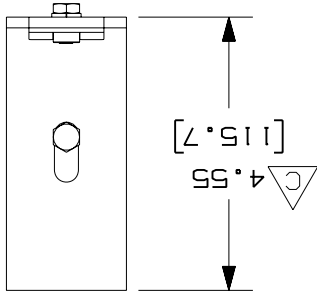

REV	DATE	BY	CHK	DESCRIPTION	ECN	R	CUST	SUP	GMBH	CHK'D	CVV	STEEL	DRAWING NO.	SIZE
R	5-11-00	MSO	CVV	RELEASED TO PRODUCTION	37585-21	HIW	HIW			5-11-00	CVV		37585-21	A
1	2-17-05	MSO	RPA	A. REVISED DRAWING TITLE. B. REVISED GENERAL NOTES. C. RELOCATED DIMENSIONS. D. REMOVED LOCAL NOTE. E. REVISED PART GEOMETRY. F. REVISED CAD FILENAME. G. REVISED PART GEOMETRY.	37585-21	RN	RN			MSO			NONE	
-	-	-	-	I. REVISED GENERAL NOTES. J. REVISED DRAWING TITLE.	-	-	-	-	-	-	-	-	-	-
2	8-1-06	DTP	RN	H. REVISED PART WEIGHT. I. REVISED GENERAL NOTES. J. REVISED DRAWING TITLE.	37585-21	RN	RN						FIBERRUNNER 4x4 AND 6x4 QUIKLOCK LADDER RACK BRACKET (FR6LRB)	
-	-	-	-	-	-	-	-	-	-	-	-	-	PANDUIT CORP TINLEY PARK, ILLINOIS	

CAD FILENAME/LAYERS
FR6LRB.ppt

ENG. REF.: D37585BFL_DC_FR6LRB-02.ppt

1. SEE CURRENT CATALOG FOR ADDITIONAL PART SUFFIXES TO INDICATE PACKAGE QUANTITY.
2. THE FIBERRUNNER 4x4 AND 6x4 QUIKLOCK LADDER RACK BRACKET IS USED TO SUPPORT THE FIBERRUNNER 4x4 AND/OR 6x4 CABLE ROUTING SYSTEMS FROM A 3/8"x1/2" (9.5x38.1) OR A 3/8"x2" (9.5x50.8) LADDER RACK STRINGER WITHOUT THE USE OF THREADED ROD.
3. THE FIBERRUNNER 4x4 AND 6x4 QUIKLOCK LADDER RACK BRACKET INCLUDES:
4. FINISH COLOR: BLACK (EXCEPT FOR HARDWARE)
5. DIMENSIONS IN PARENTHESES ARE IN METRIC.