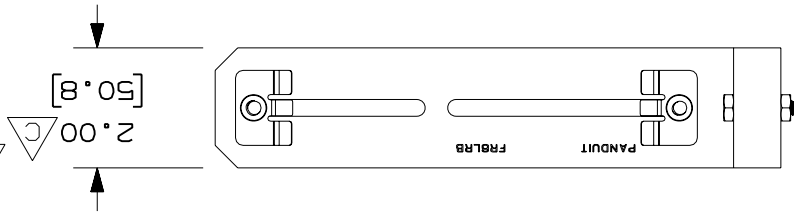

1. SEE CURRENT CATALOG FOR ADDITIONAL PART SUFFIXES TO INDICATE PACKAGE QUANTITY.
2. THE FIBERRUNNER 4x4 AND 6x4 QUIKLOCK LADDER RACK BRACKET IS USED TO SUPPORT THE FIBERRUNNER 4x4 AND/OR 6x4 CABLE ROUTING SYSTEMS FROM A 3/8"x1/2" (9.5x38.1) OR A 3/8"x2" (9.5x50.8) LADDER RACK STRINGER WITHOUT THE USE OF THREADED ROD.
3. THE FIBERRUNNER 4x4 AND 6x4 QUIKLOCK LADDER RACK BRACKET INCLUDES:
4. FINISH COLOR: BLACK (EXCEPT FOR HARDWARE)
5. DIMENSIONS IN PARENTHESES ARE IN METRIC.

PANDUIT PART NUMBER	FR6LRB
WEIGHT	1.63 LB/EACH (738g/EACH)

NOTES: