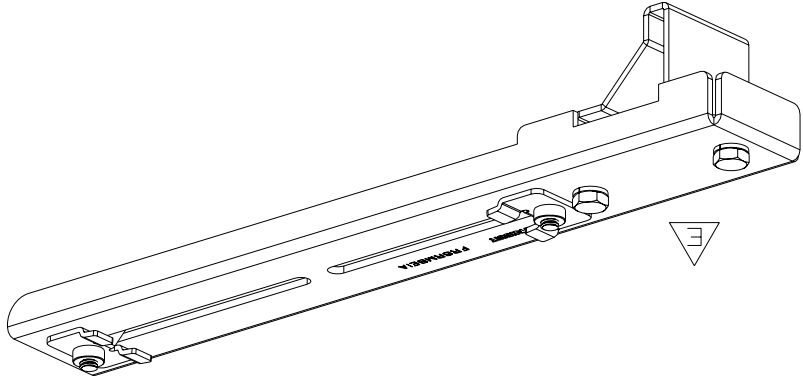

REV	DATE	BY	CHK	DESCRIPTION	ECN	R	CUST	SUP	GMBH	CHK'D	CVV	SCALE	DWG	SIZE
R	9-25-01	MSO	CVV	RELEASED TO PRODUCTION	38022-45	HIW	HIW			9-25-01	CVV	NONE	38022-45	A
1	11-21-01	JHNU	CVV	A. REVISED MATERIAL NOTE.	38022-45	HIW	HIW			MSO	MAT.L:			
2	2-24-05	MSO	RPA	B. REVISED CAD FILENAME. C. REVISED DRAWING TITLE.	38022-45	RN	RN			(.XX) ± .03 (.8) (.XXX) ± .03 (.8) ANGLES ±				
-	-	-	-	D. REVISED GENERAL NOTES. E. REVISED PART GEOMETRY.	-	-	-			UNLESS OTHERWISE SPECIFIED, DIMENSIONAL TOLERANCES ARE:				
-	-	-	-	F. RELOCATED DIMENSION.	-	-	-			UNLESS OTHERWISE SPECIFIED, ALL DIMENSIONS ARE GIVEN IN INCHES, THIRD ANGLE PROJECTION.				
3	7-31-06	DTP	RN	H. REVISED PART WEIGHT. I. REVISED GENERAL NOTES.	38022-45	RN	RN							
-	-	-	-		-	-	-							

CAD FILENAME/LAYERS: FR6RMBE1A.pdf

ENG. REF.: D38022CK\_DC\_FR6RMBE1A\_02.prt

- SEE CURRENT CATALOG FOR ADDITIONAL PART SUFFIXES TO INDICATE PACKAGE QUANTITY.
- THE FIBERRUNNER 4x4 AND 6x4 QUIKLOCK EIA/TIA RACK MOUNT BRACKET IS USED TO SUPPORT THE FIBERRUNNER 4x4 AND/OR 6x4 CABLE ROUTING SYSTEMS FROM THE FRONT OR REAR TOP RAIL OF THE EIA/TIA RACK WITHOUT THE NEED FOR THREADED ROD.
- THE FIBERRUNNER 4x4 AND 6x4 QUIKLOCK EIA/TIA RACK MOUNT BRACKET INCLUDES:  
ONE (1) BRACKET ASSEMBLY,  
ONE (1) RETAINER BRACKET ASSEMBLY,  
TWO (2) 1/4-20x1/2 HEX HEAD CAP SCREWS,  
TWO (2) 1/4 HELICAL SPRING LOCKWASHERS.
- FINISH COLOR: BLACK (EXCEPT FOR HARDWARE)
- DIMENSIONS IN PARENTHESES ARE IN METRIC.