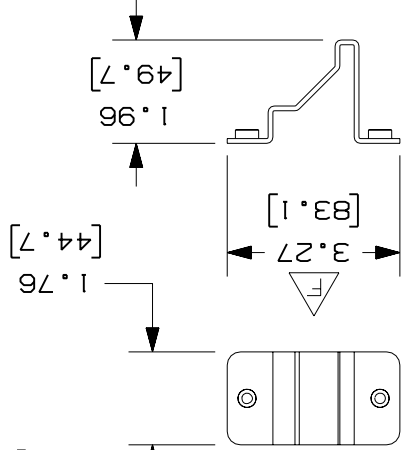

REV	DATE	BY	CHK	DESCRIPTION	ECN	R	CUST	SUP	GMBH	CHK'D	CVV	SCALE	DWG	SIZE
R	9-25-01	MSO	CVV	RELEASED TO PRODUCTION	38022-45	HIW	HIW			9-25-01	CVV	NONE	38022-45	A
1	11-21-01	JHNU	CVV	A. REVISED MATERIAL NOTE.	38022-45	HIW	HIW			MSO	MAT.L:			
2	2-24-05	MSO	RPA	B. REVISED CAD FILENAME. C. REVISED DRAWING TITLE.	38022-45	RN	RN			(.XX) ± .03 (.8) (.XXX) ± .03 (.8) ANGLES ±				
-	-	-	-	D. REVISED GENERAL NOTES. E. REVISED PART GEOMETRY.	-	-	-			UNLESS OTHERWISE SPECIFIED, DIMENSIONAL TOLERANCES ARE:				
-	-	-	-	F. RELOCATED DIMENSION.	-	-	-			UNLESS OTHERWISE SPECIFIED, ALL DIMENSIONS ARE GIVEN IN INCHES, THIRD ANGLE PROJECTION.				
3	7-31-06	DTP	RN	H. REVISED PART WEIGHT. I. REVISED GENERAL NOTES.	38022-45	RN	RN							
-	-	-	-		-	-	-							

CAD FILENAME/LAYERS: FR6RMBE1A.pdf

ENG. REF.: D38022CK_DC_FR6RMBE1A_02.prt

1. SEE CURRENT CATALOG FOR ADDITIONAL PART SUFFIXES TO INDICATE PACKAGE QUANTITY.
2. THE FIBERRUNNER 4x4 AND 6x4 QUIKLOCK EIA/TIA RACK MOUNT BRACKET IS USED TO SUPPORT THE FIBERRUNNER 4x4 AND/OR 6x4 CABLE ROUTING SYSTEMS FROM THE FRONT OR REAR TOP RAIL OF THE EIA/TIA RACK WITHOUT THE NEED FOR THREADED ROD.
3. THE FIBERRUNNER 4x4 AND 6x4 QUIKLOCK EIA/TIA RACK MOUNT BRACKET INCLUDES:
   ONE (1) BRACKET ASSEMBLY,
   ONE (1) RETAINER BRACKET ASSEMBLY,
   TWO (2) 1/4-20x1/2 HEX HEAD CAP SCREWS,
   TWO (2) 1/4 HELICAL SPRING LOCKWASHERS.
4. FINISH COLOR: BLACK (EXCEPT FOR HARDWARE)
5. DIMENSIONS IN PARENTHESES ARE IN METRIC.

PANDUIT PART NUMBER	FR6RMBE1A
WEIGHT	1.38 LB/EACH (626g/EACH)

NOTES: