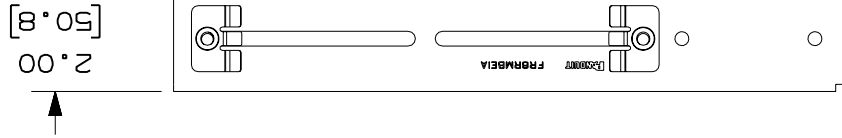

REV	DATE	BY	CHK	DESCRIPTION	ECN	R	CUST	SUP	GMBH	CHK'D	CVV	SCALE	DWG	SIZE
R	9-25-01	MSO	CVV	RELEASED TO PRODUCTION	38022-45	HIW	HIW			9-25-01	CVV	NONE	38022-45	A
1	11-21-01	JHNU	CVV	A. REVISED MATERIAL NOTE.	38022-45	HIW	HIW			MSO	MAT.L:			
2	2-24-05	MSO	RPA	B. REVISED CAD FILENAME. C. REVISED DRAWING TITLE.	38022-45	RN	RN			(.XX) ± .03 (.8) (.XXX) ± .03 (.8) ANGLES ±				
-	-	-	-	D. REVISED GENERAL NOTES. E. REVISED PART GEOMETRY.	-	-	-			UNLESS OTHERWISE SPECIFIED, DIMENSIONAL TOLERANCES ARE:				
-	-	-	-	F. RELOCATED DIMENSION.	-	-	-			UNLESS OTHERWISE SPECIFIED, ALL DIMENSIONS ARE GIVEN IN INCHES, THIRD ANGLE PROJECTION.				
3	7-31-06	DTP	RN	H. REVISED PART WEIGHT. I. REVISED GENERAL NOTES.	38022-45	RN	RN							
-	-	-	-		-	-	-							

CAD FILENAME/LAYERS: FR6RMBE1A.pdf

ENG. REF.: D38022CK_DC_FR6RMBE1A_02.prt

1. SEE CURRENT CATALOG FOR ADDITIONAL PART SUFFIXES TO INDICATE PACKAGE QUANTITY.
2. THE FIBERRUNNER 4x4 AND 6x4 QUIKLOCK EIA/TIA RACK MOUNT BRACKET IS USED TO SUPPORT THE FIBERRUNNER 4x4 AND/OR 6x4 CABLE ROUTING SYSTEMS FROM THE FRONT OR REAR TOP RAIL OF THE EIA/TIA RACK WITHOUT THE NEED FOR THREADED ROD.
3. THE FIBERRUNNER 4x4 AND 6x4 QUIKLOCK EIA/TIA RACK MOUNT BRACKET INCLUDES:
   ONE (1) BRACKET ASSEMBLY,
   ONE (1) RETAINER BRACKET ASSEMBLY,
   TWO (2) 1/4-20x1/2 HEX HEAD CAP SCREWS,
   TWO (2) 1/4 HELICAL SPRING LOCKWASHERS.
4. FINISH COLOR: BLACK (EXCEPT FOR HARDWARE)
5. DIMENSIONS IN PARENTHESES ARE IN METRIC.

PANDUIT PART NUMBER	FR6RMBE1A
WEIGHT	1.38 LB/EACH (626g/EACH)

NOTES: