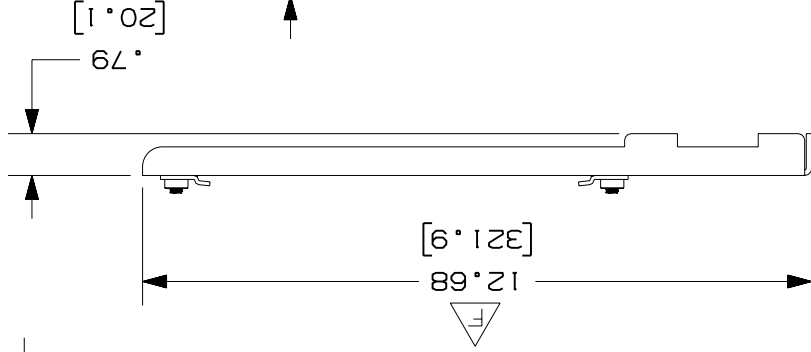

REV	DATE	BY	CHK	DESCRIPTION	ECN	R	CUST	SUP	GMBH	CHK'D	CVV	SCALE	DWG	SIZE
R	9-25-01	MSO	CVV	RELEASED TO PRODUCTION	38022-45	HIW	HIW			9-25-01	CVV	NONE	38022-45	A
1	11-21-01	JHNU	CVV	A. REVISED MATERIAL NOTE.	38022-45	HIW	HIW			MSO	MAT.L:			
2	2-24-05	MSO	RPA	B. REVISED CAD FILENAME. C. REVISED DRAWING TITLE.	38022-45	RN	RN			(.XX) ± .03 (.8) (.XXX) ± .03 (.8) ANGLES ±				
-	-	-	-	D. REVISED GENERAL NOTES. E. REVISED PART GEOMETRY.	-	-	-			UNLESS OTHERWISE SPECIFIED, DIMENSIONAL TOLERANCES ARE:				
-	-	-	-	F. RELOCATED DIMENSION.	-	-	-			UNLESS OTHERWISE SPECIFIED, ALL DIMENSIONS ARE GIVEN IN INCHES, THIRD ANGLE PROJECTION.				
3	7-31-06	DTP	RN	H. REVISED PART WEIGHT. I. REVISED GENERAL NOTES.	38022-45	RN	RN							
-	-	-	-		-	-	-							

CAD FILENAME/LAYERS: FR6RMBE1A.pdf

ENG. REF.: D38022CK_DC_FR6RMBE1A_02.prt

1. SEE CURRENT CATALOG FOR ADDITIONAL PART SUFFIXES TO INDICATE PACKAGE QUANTITY.
2. THE FIBERRUNNER 4x4 AND 6x4 QUIKLOCK EIA/TIA RACK MOUNT BRACKET IS USED TO SUPPORT THE FIBERRUNNER 4x4 AND/OR 6x4 CABLE ROUTING SYSTEMS FROM THE FRONT OR REAR TOP RAIL OF THE EIA/TIA RACK WITHOUT THE NEED FOR THREADED ROD.
3. THE FIBERRUNNER 4x4 AND 6x4 QUIKLOCK EIA/TIA RACK MOUNT BRACKET INCLUDES:
   ONE (1) BRACKET ASSEMBLY,
   ONE (1) RETAINER BRACKET ASSEMBLY,
   TWO (2) 1/4-20x1/2 HEX HEAD CAP SCREWS,
   TWO (2) 1/4 HELICAL SPRING LOCKWASHERS.
4. FINISH COLOR: BLACK (EXCEPT FOR HARDWARE)
5. DIMENSIONS IN PARENTHESES ARE IN METRIC.

PANDUIT PART NUMBER	FR6RMBE1A
WEIGHT	1.38 LB/EACH (626g/EACH)

NOTES: