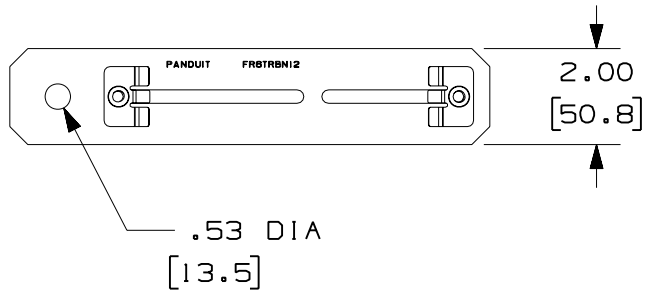

PANDUIT PART NUMBER	WEIGHT
FR6TRBN12 FR6TRBN12M	1.11 LB/EACH (504g/EACH)

NOTES:

1. SEE CURRENT CATALOG FOR ADDITIONAL PART SUFFIXES TO INDICATE PACKAGE QUANTITY.
2. THE FIBERRUNNER 4x4 AND 6x4 QUIKLOCK NEW THREADED ROD BRACKET IS USED TO SUPPORT THE FIBERRUNNER 4x4 AND/OR 6x4 CABLE ROUTING SYSTEMS FROM A SECTION OF NEW 1/2" (M12) THREADED ROD (NOT INCLUDED).
3. THE FIBERRUNNER 4x4 AND 6x4 QUIKLOCK NEW THREADED ROD BRACKET INCLUDES:
ONE (1) BRACKET ASSEMBLY,
TWO (2) 1/2 HELICAL SPRING LOCKWASHERS,
TWO (2) 1/2-13 HEAVY HEX NUTS (FR6TRBN12 ONLY),
TWO (2) M12x1.75 HEX NUTS (FR6TRBN12M ONLY)
4. FINISH COLOR: BLACK (EXCEPT HARDWARE)
5. DIMENSIONS IN PARENTHESES ARE IN METRIC.

PANDUIT CORP TINLEY PARK, ILLINOIS

FIBERRUNNER 4x4 AND 6x4 QUIKLOCK NEW THREADED ROD BRACKET - 1/2" (M12) THREADED ROD (FR6TRBN12, FR6TRBN12M)

CUSTOMER DRAWING

UNLESS OTHERWISE SPECIFIED, DIMENSIONAL TOLERANCES ARE:
 (.X) ± (.XXX) ±
 (.XX) ± .03 (.8) ANGLES ±

UNLESS OTHERWISE SPECIFIED, ALL DIMENSIONS ARE GIVEN IN INCHES, THIRD ANGLE PROJECTION.

DRAWN BY: MSO
 DATE: 5-11-00
 CHK'D: CVV

MAT'L: STEEL

SCALE: NONE

DRAWING NO.: 37585-25
 DWG SIZE: A

X-ON Electronics