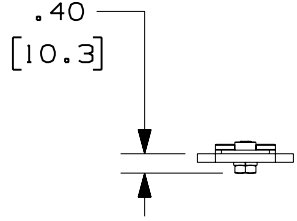

PANDUIT PART NUMBER	WEIGHT
FR6TRBN12 FR6TRBN12M	1.11 LB/EACH (504g/EACH)

NOTES:

1. SEE CURRENT CATALOG FOR ADDITIONAL PART SUFFIXES TO INDICATE PACKAGE QUANTITY.
2. THE FIBERRUNNER 4x4 AND 6x4 QUIKLOCK NEW THREADED ROD BRACKET IS USED TO SUPPORT THE FIBERRUNNER 4x4 AND/OR 6x4 CABLE ROUTING SYSTEMS FROM A SECTION OF NEW 1/2" (M12) THREADED ROD (NOT INCLUDED).
3. THE FIBERRUNNER 4x4 AND 6x4 QUIKLOCK NEW THREADED ROD BRACKET INCLUDES:
ONE (1) BRACKET ASSEMBLY,
TWO (2) 1/2 HELICAL SPRING LOCKWASHERS,
TWO (2) 1/2-13 HEAVY HEX NUTS (FR6TRBN12 ONLY),
TWO (2) M12x1.75 HEX NUTS (FR6TRBN12M ONLY)
4. FINISH COLOR: BLACK (EXCEPT HARDWARE)
5. DIMENSIONS IN PARENTHESES ARE IN METRIC.

PANDUIT CORP TINLEY PARK, ILLINOIS

FIBERRUNNER 4x4 AND 6x4 QUIKLOCK NEW THREADED ROD BRACKET - 1/2" (M12) THREADED ROD (FR6TRBN12, FR6TRBN12M)

CUSTOMER DRAWING

UNLESS OTHERWISE SPECIFIED, DIMENSIONAL TOLERANCES ARE:
 (.X) ± (.XXX) ±
 (.XX) ± .03 (.8) ANGLES ±

UNLESS OTHERWISE SPECIFIED, ALL DIMENSIONS ARE GIVEN IN INCHES, THIRD ANGLE PROJECTION.

DRAWN BY: MSO
 DATE: 5-11-00
 CHK'D: CVV

MAT'L: STEEL

SCALE: NONE

DRAWING NO.: 37585-25
 DWG SIZE: A

X-ON Electronics