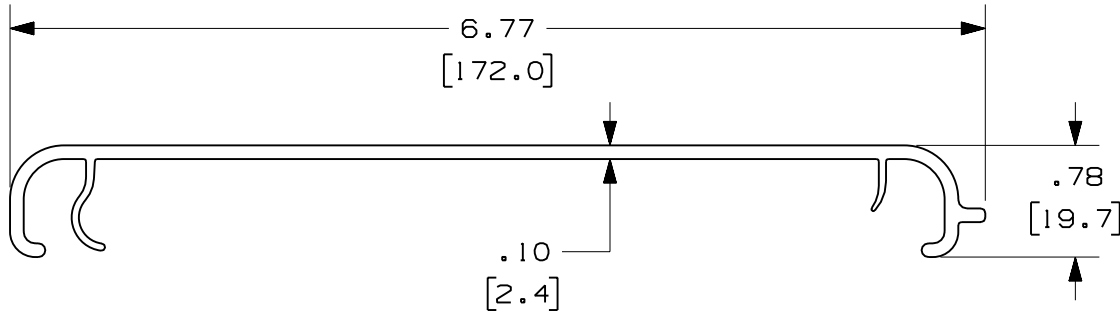

PANDUIT PART NUMBER	LENGTH	WEIGHT	WEIGHT/LENGTH
FRHC6**2 (SEE NOTE 1)	78.74 IN ±.18 IN (2000.0mm ±4.6mm)	3.54 LB (1606g)	0.54 LB/FT (8.0g/cm)
FRHC6**6 (SEE NOTE 1)	72.00 IN ±.18 IN (1828.8mm ±4.6mm)	3.24 LB (1470g)	0.54 LB/FT (8.0g/cm)

NOTES:

- SEE CURRENT CATALOG FOR ADDITIONAL PART SUFFIXES TO INDICATE COLOR AND/OR PACKAGE QUANTITY.
- DIMENSIONS IN PARENTHESES ARE IN METRIC.

ENG. REF.: D37185CD_DC_FRHC6_01.prt

CAD FILENAME/LAYERS FRHC6.pdf

PANDUIT CORP TINLEY PARK, ILLINOIS
FIBERRUNNER 6x4 SNAP-ON HINGED
COVER (FRHC62, FRHC6**6)**
 CUSTOMER DRAWING

UNLESS OTHERWISE SPECIFIED,
 DIMENSIONAL TOLERANCES ARE:
 (.X) ± (.XXX) ±
 (.XX) ±.03 (0.8) ANGLES ±

UNLESS OTHERWISE SPECIFIED,
 ALL DIMENSIONS ARE GIVEN IN
 INCHES, THIRD ANGLE PROJECTION.

REV	DATE	BY	CHK	DESCRIPTION	ECN	R	CUST	SUP	GMBH
-	-----	---	---	K. REVISED ENTIRE CHART J. REVISED CAD FILENAME	-----	---	---		
5	7-21-06	DTP	RN	I. REVISED DRAWING TITLE H. REVISED AND REDRAWN	37185-83	RN	RN		