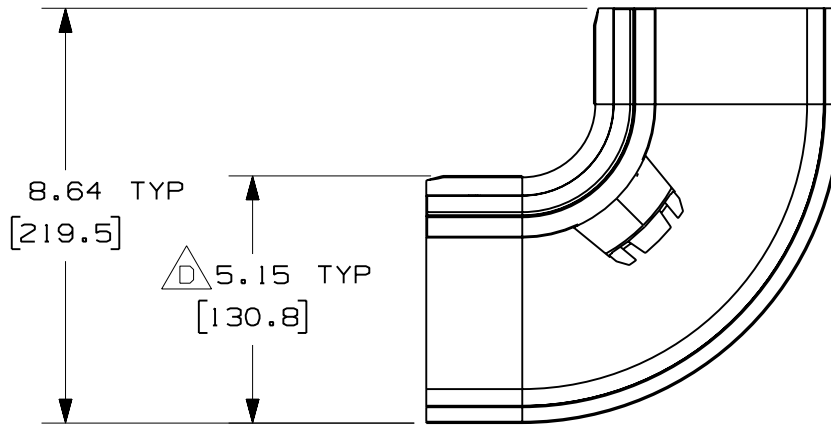

PANDUIT PART NUMBER	WEIGHT
FRIVRA4X4	1.09 LB/EACH 494g/EACH

NOTES:

- SEE CURRENT CATALOG FOR ADDITIONAL PART SUFFIXES TO INDICATE COLOR AND/OR PACKAGE QUANTITY.
- THE FIBERRUNNER 4x4 INSIDE VERTICAL RIGHT ANGLE FITTING IS DESIGNED WITH A MINIMUM 2" (50.8) BEND RADIUS TO PROTECT FIBER OPTIC CABLES.
- THE FIBERRUNNER 4x4 INSIDE VERTICAL RIGHT ANGLE FITTING INCLUDES:
ONE (1) INSIDE VERTICAL RIGHT ANGLE BASE,
ONE (1) FIXED COVER SECTION,
ONE (1) MOVEABLE COVER SECTION
- DIMENSIONS IN PARENTHESES ARE IN METRIC.

ENG. REF.: D38778BJ_DC_FRIVRA4X4_01.prt

CAD FILENAME/LAYERS: FRIVRA4X4.pdf

PANDUIT CORP TINLEY PARK, ILLINOIS
FIBERRUNNER 4x4 INSIDE VERTICAL RIGHT ANGLE FITTING (FRIVRA4X4)
 CUSTOMER DRAWING

UNLESS OTHERWISE SPECIFIED, DIMENSIONAL TOLERANCES ARE:
 (.X) ± (.XXX) ±
 (.XX) ± .03 (.8) ANGLES ±

UNLESS OTHERWISE SPECIFIED, ALL DIMENSIONS ARE GIVEN IN INCHES, THIRD ANGLE PROJECTION.

REV	DATE	BY	CHK	DESCRIPTION	ECN	R	CUST	SUP	GMBH
-	-----	---	--	D. ADDED DIMENSION C. REVISED GENERAL NOTES	-----	--	--		
1	7-6-06	DTP	RN	B. REVISED PART WEIGHT A. REVISED DRAWING TITLE	38778-10	RN	RN		
R	8-17-04	MSO	SMF	RELEASED TO PRODUCTION	38778-10	RN	RN		